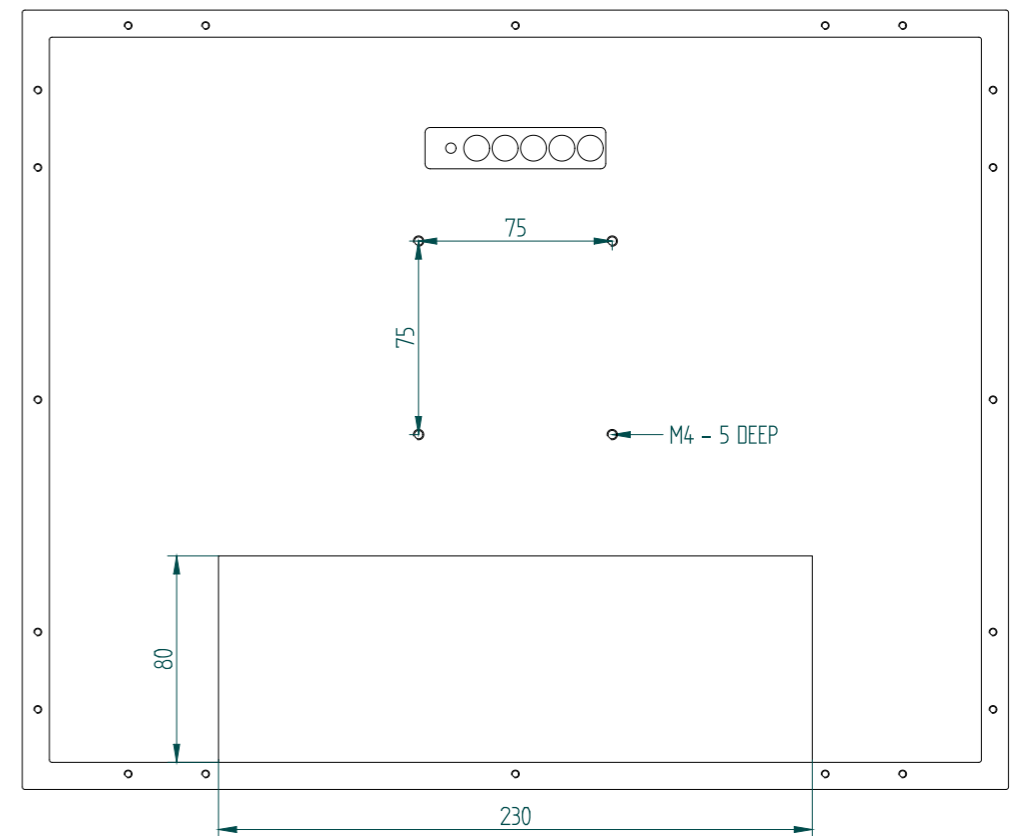

15" F150 afmetingen

Cutouts to fit panelmount brackets

3 DIMENSIONAL SOLID MODELS AVAILABLE ON REQUEST