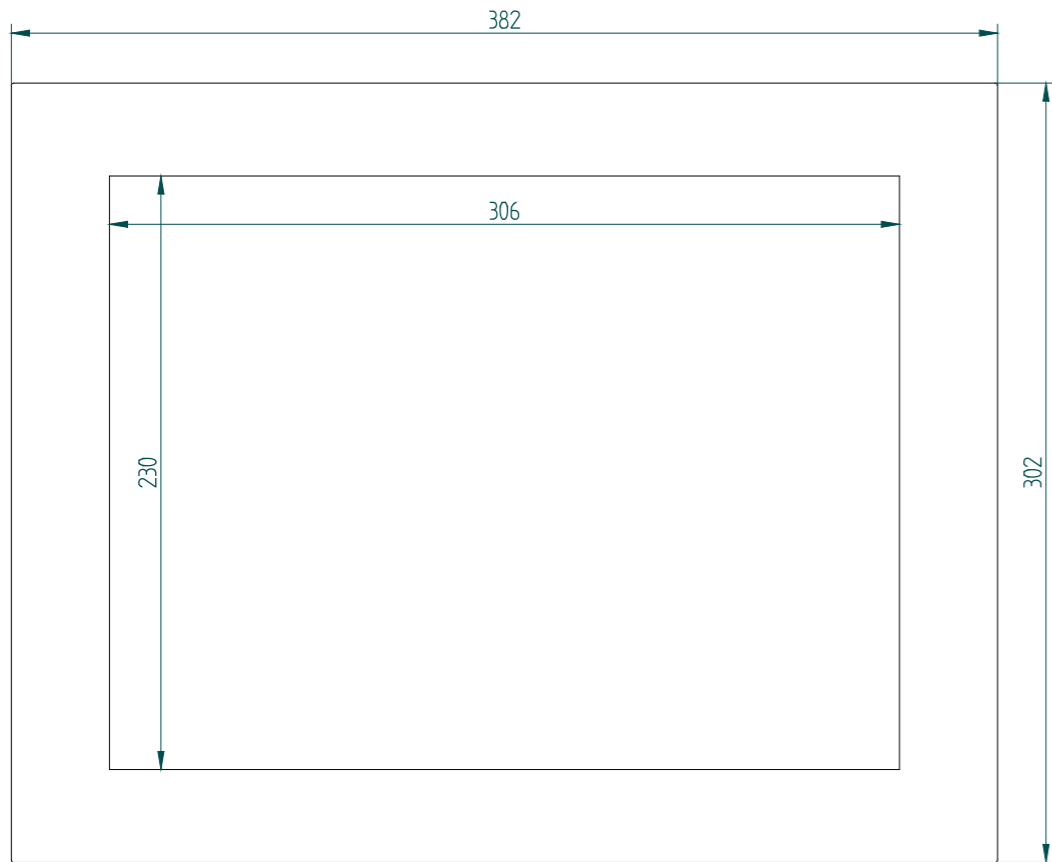

15" F150 afmetingen

Cutouts to fit panelmount brackets

3 DIMENSIONAL SOLID MODELS AVAILABLE ON REQUEST