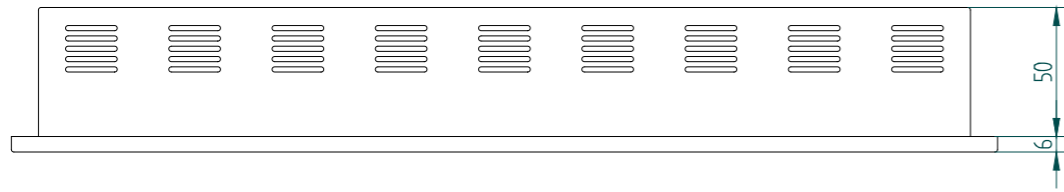

15" F150 afmetingen

Cutouts to fit panelmount brackets

3 DIMENSIONAL SOLID MODELS AVAILABLE ON REQUEST