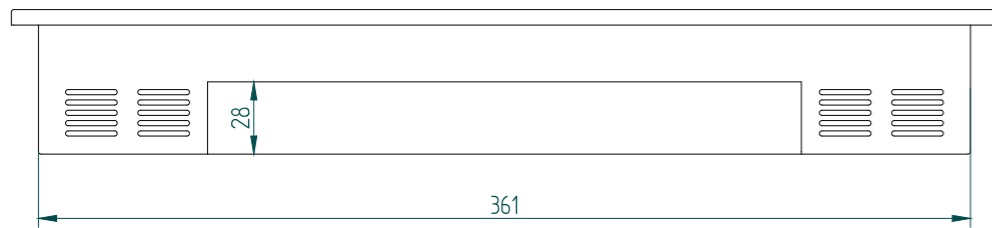

15" F150 afmetingen

Cutouts to fit panelmount brackets

3 DIMENSIONAL SOLID MODELS AVAILABLE ON REQUEST