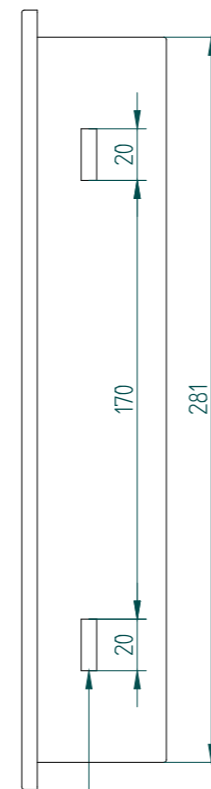

15" F150 afmetingen

Cutouts to fit panelmount brackets

3 DIMENSIONAL SOLID MODELS AVAILABLE ON REQUEST