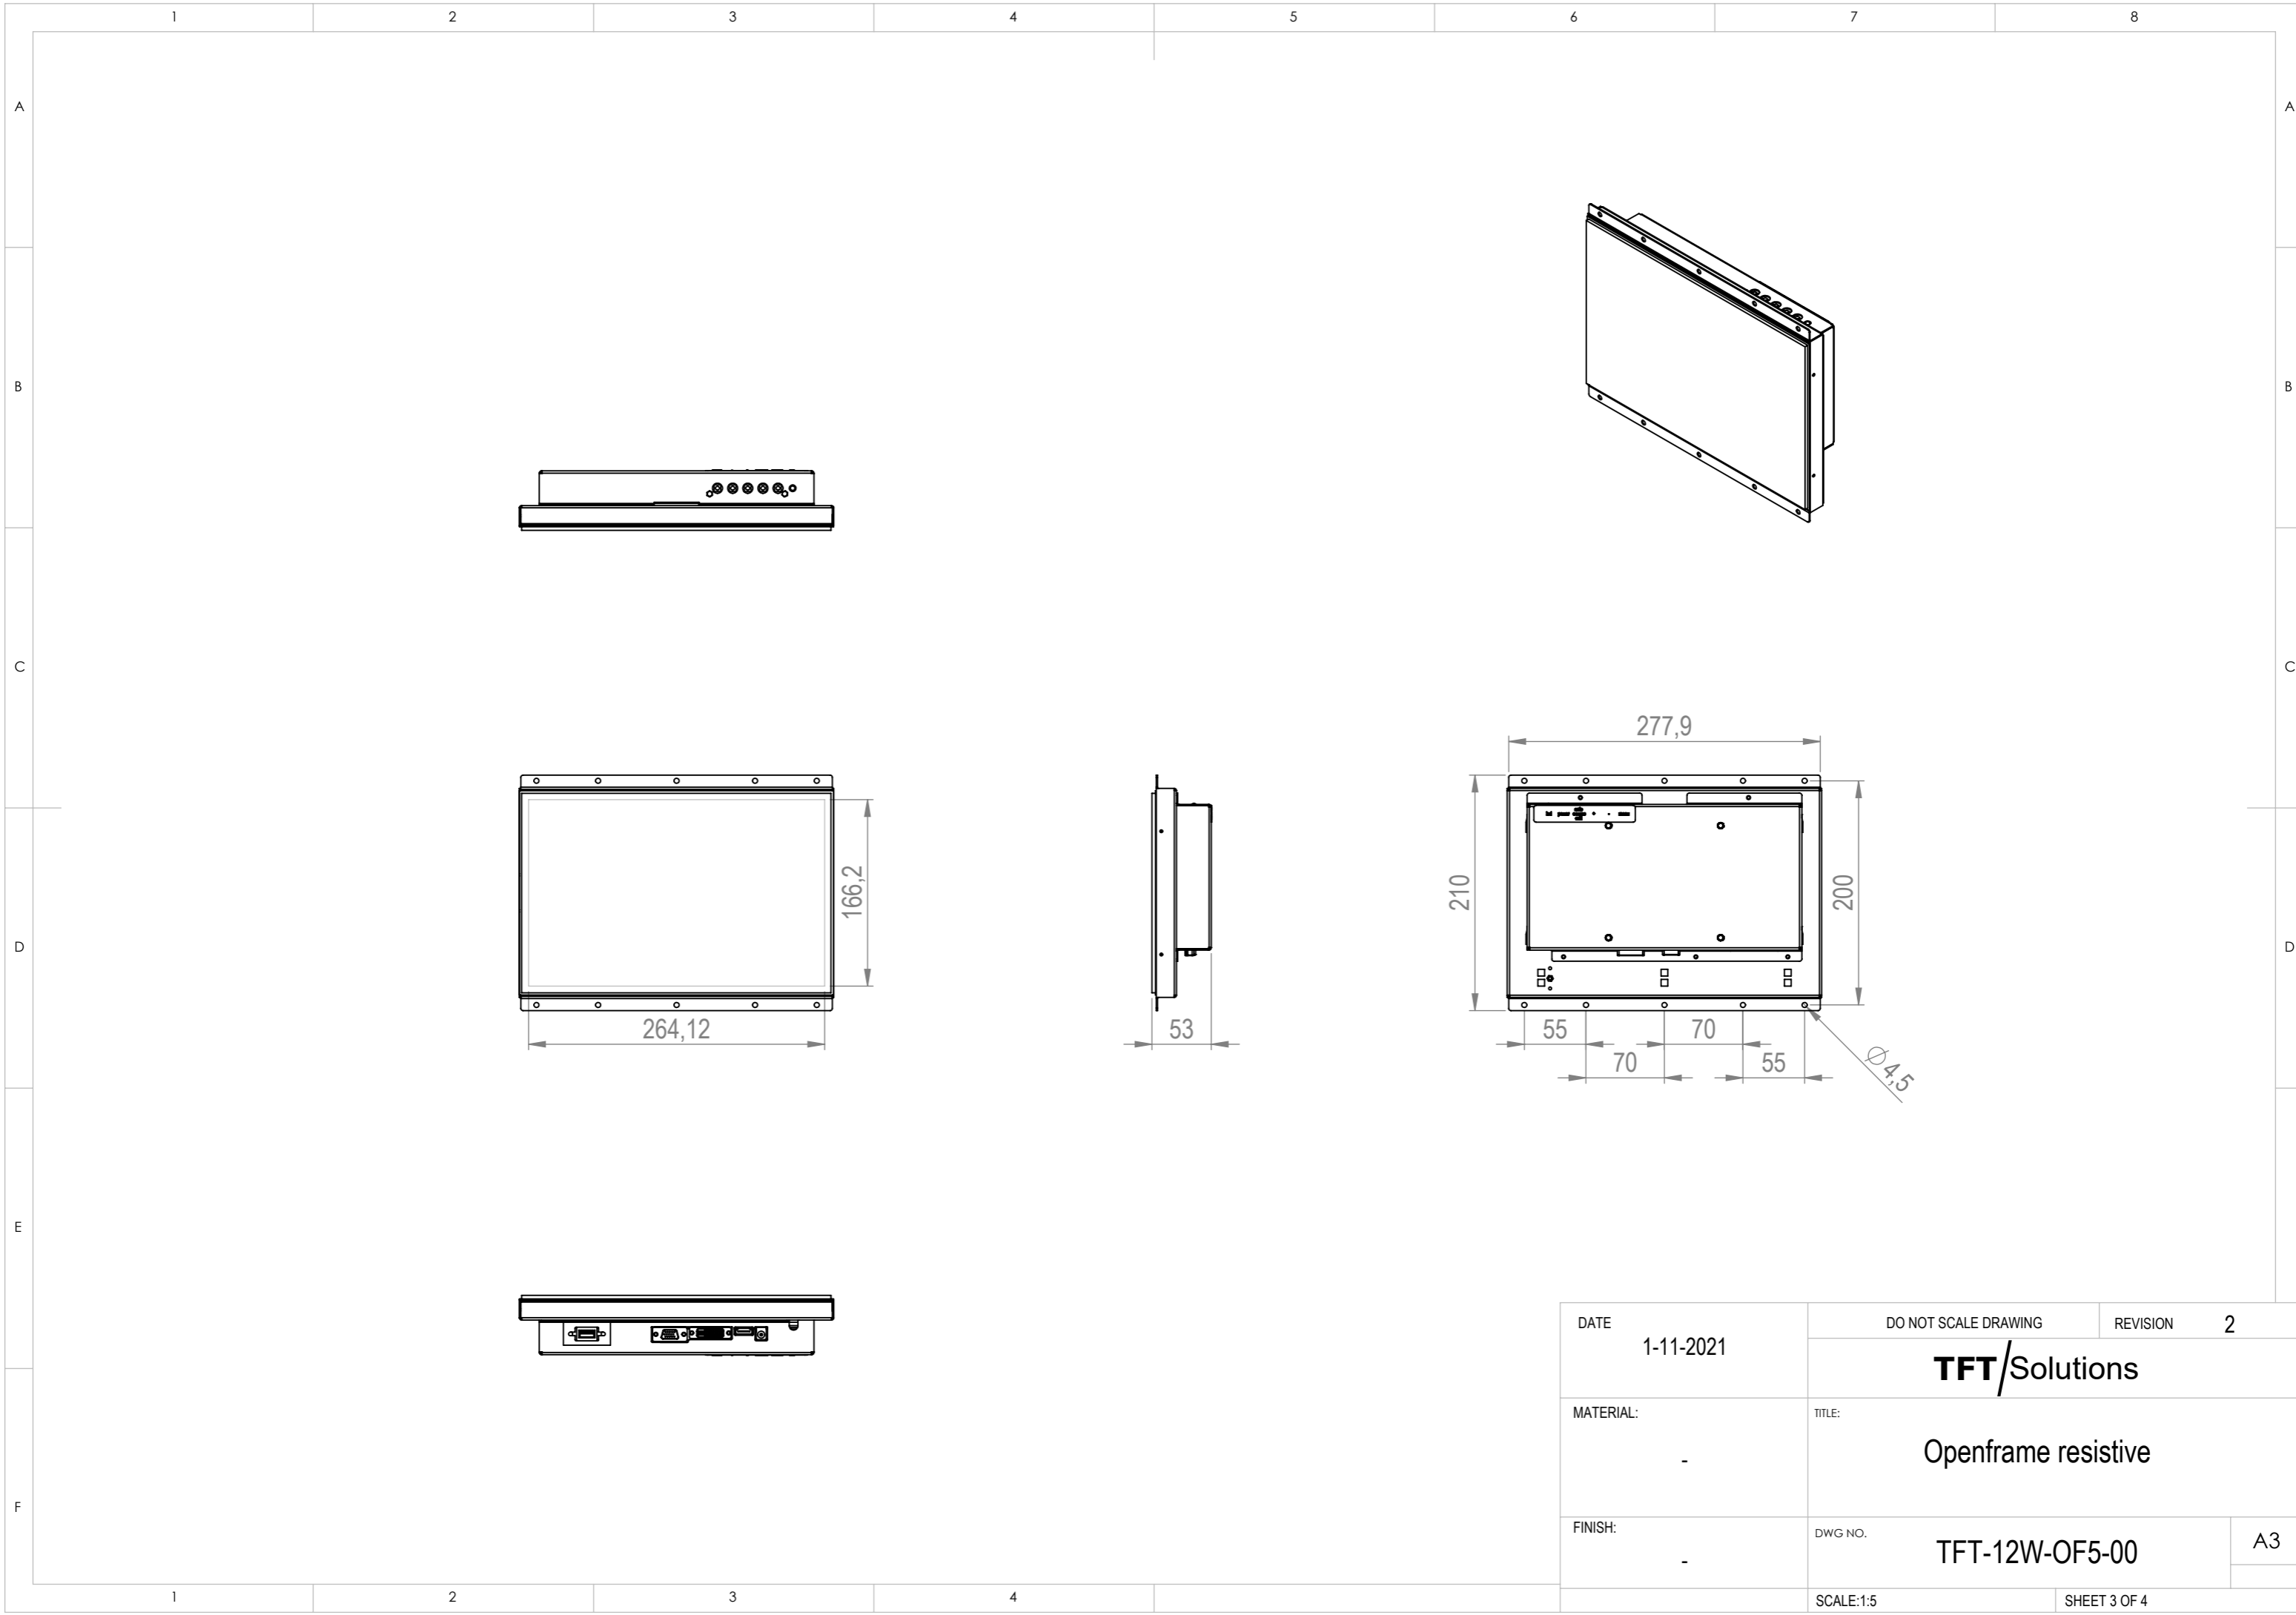

DATE	1-11-2021	DO NOT SCALE DRAWING	REVISION	2
		TFT/Solutions		
MATERIAL:	-	TITLE:	Openframe	
FINISH:	-	DWG NO.	TFT-12W-OF5-00	A3
		SCALE:1:5	SHEET 1 OF 4	

DATE	1-11-2021	DO NOT SCALE DRAWING	REVISION	2
MATERIAL:	-	TFT/Solutions		
FINISH:	-	Panelmount		
		DWG NO.	TFT-12W-OF5-00	A3
		SCALE:1:5	SHEET 2 OF 4	

DATE	1-11-2021	DO NOT SCALE DRAWING	REVISION	2
		TFT/Solutions		
MATERIAL:	-	TITLE:	Openframe resistive	
FINISH:	-	DWG NO.	TFT-12W-OF5-00	A3
		SCALE:1:5	SHEET 3 OF 4	

DATE	1-11-2021	DO NOT SCALE DRAWING	REVISION	2
		TFT/Solutions		
MATERIAL:	-	TITLE: Panelmount resistive		
FINISH:	-	DWG NO.	TFT-12W-OF5-00	A3
		SCALE:1:5	SHEET 4 OF 4	