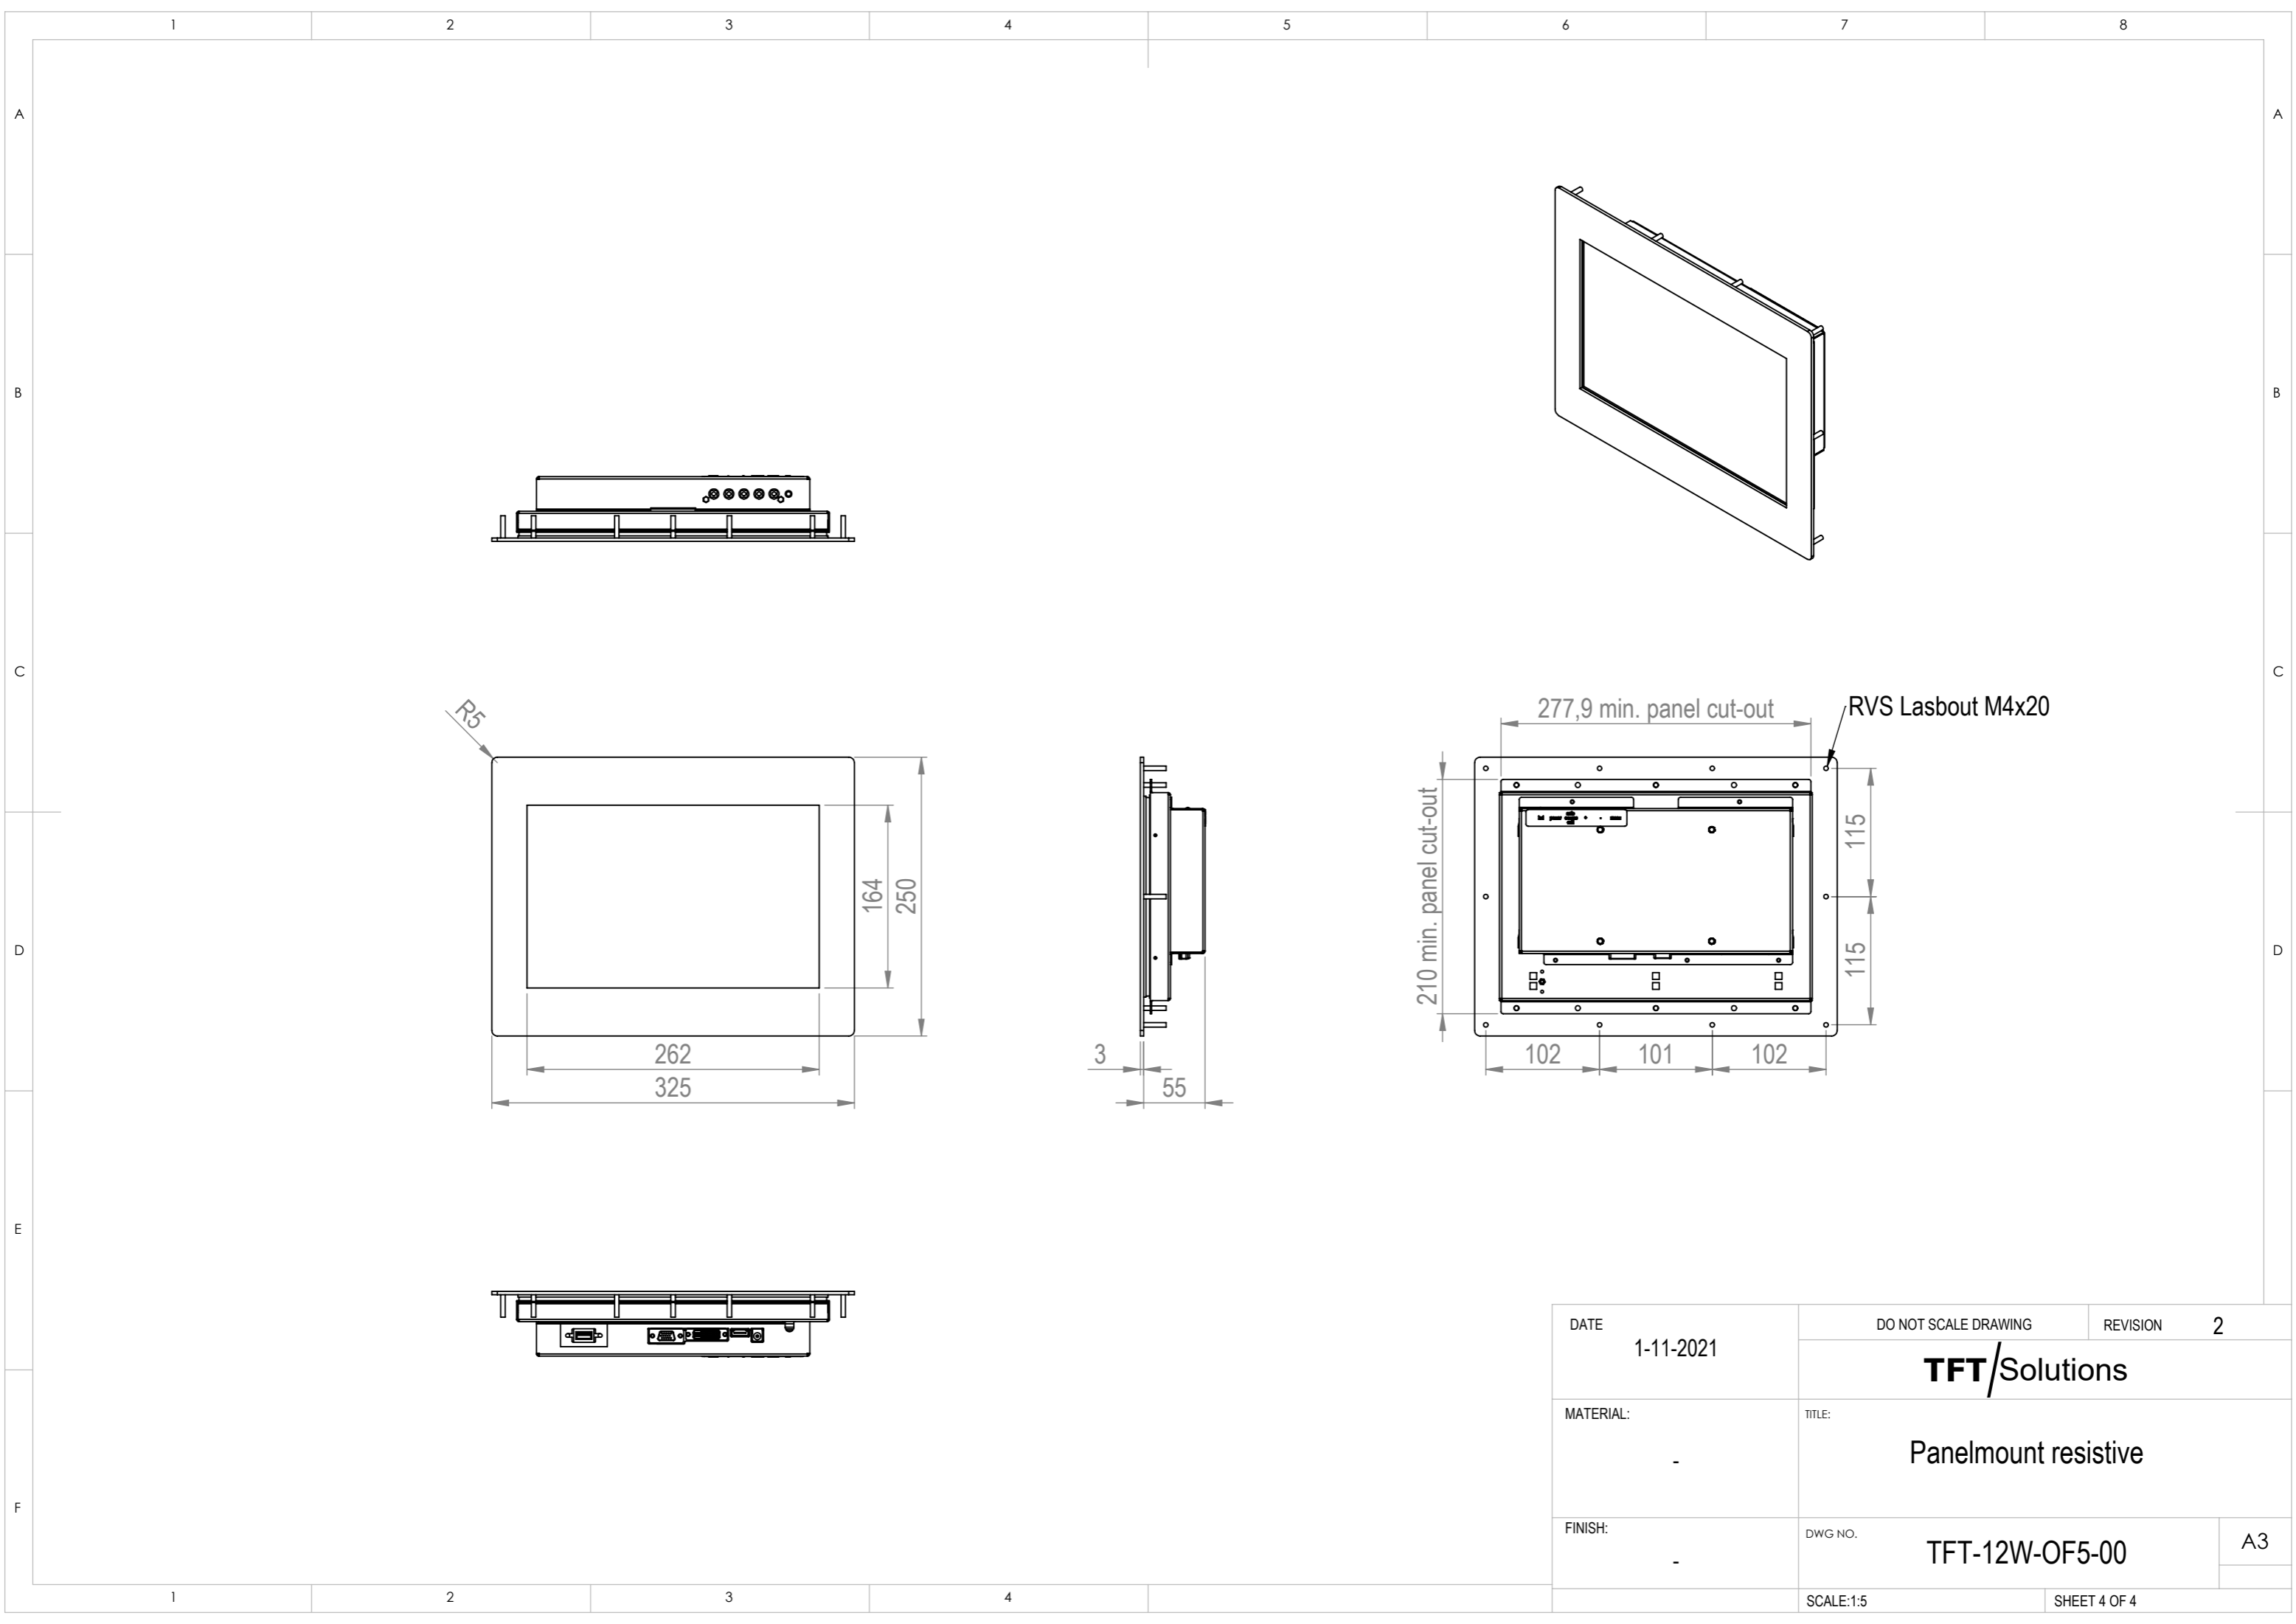

DATE	1-11-2021	DO NOT SCALE DRAWING	REVISION	2
		TFT/Solutions		
MATERIAL:	-	TITLE:	Openframe	
FINISH:	-	DWG NO.	TFT-12W-OF5-00	A3
		SCALE:1:5	SHEET 1 OF 4	

DATE	1-11-2021	DO NOT SCALE DRAWING	REVISION	2
MATERIAL:	-	TFT/Solutions		
FINISH:	-	Panelmount		
		DWG NO.	TFT-12W-OF5-00	A3
		SCALE:1:5	SHEET 2 OF 4	

DATE	1-11-2021	DO NOT SCALE DRAWING	REVISION	2
		TFT/Solutions		
MATERIAL:	-	TITLE:	Openframe resistive	
FINISH:	-	DWG NO.	TFT-12W-OF5-00	A3
		SCALE:1:5	SHEET 3 OF 4	

DATE	1-11-2021	DO NOT SCALE DRAWING	REVISION	2
		TFT/Solutions		
MATERIAL:	-	TITLE: Panelmount resistive		
FINISH:	-	DWG NO.	TFT-12W-OF5-00	A3
		SCALE:1:5	SHEET 4 OF 4	