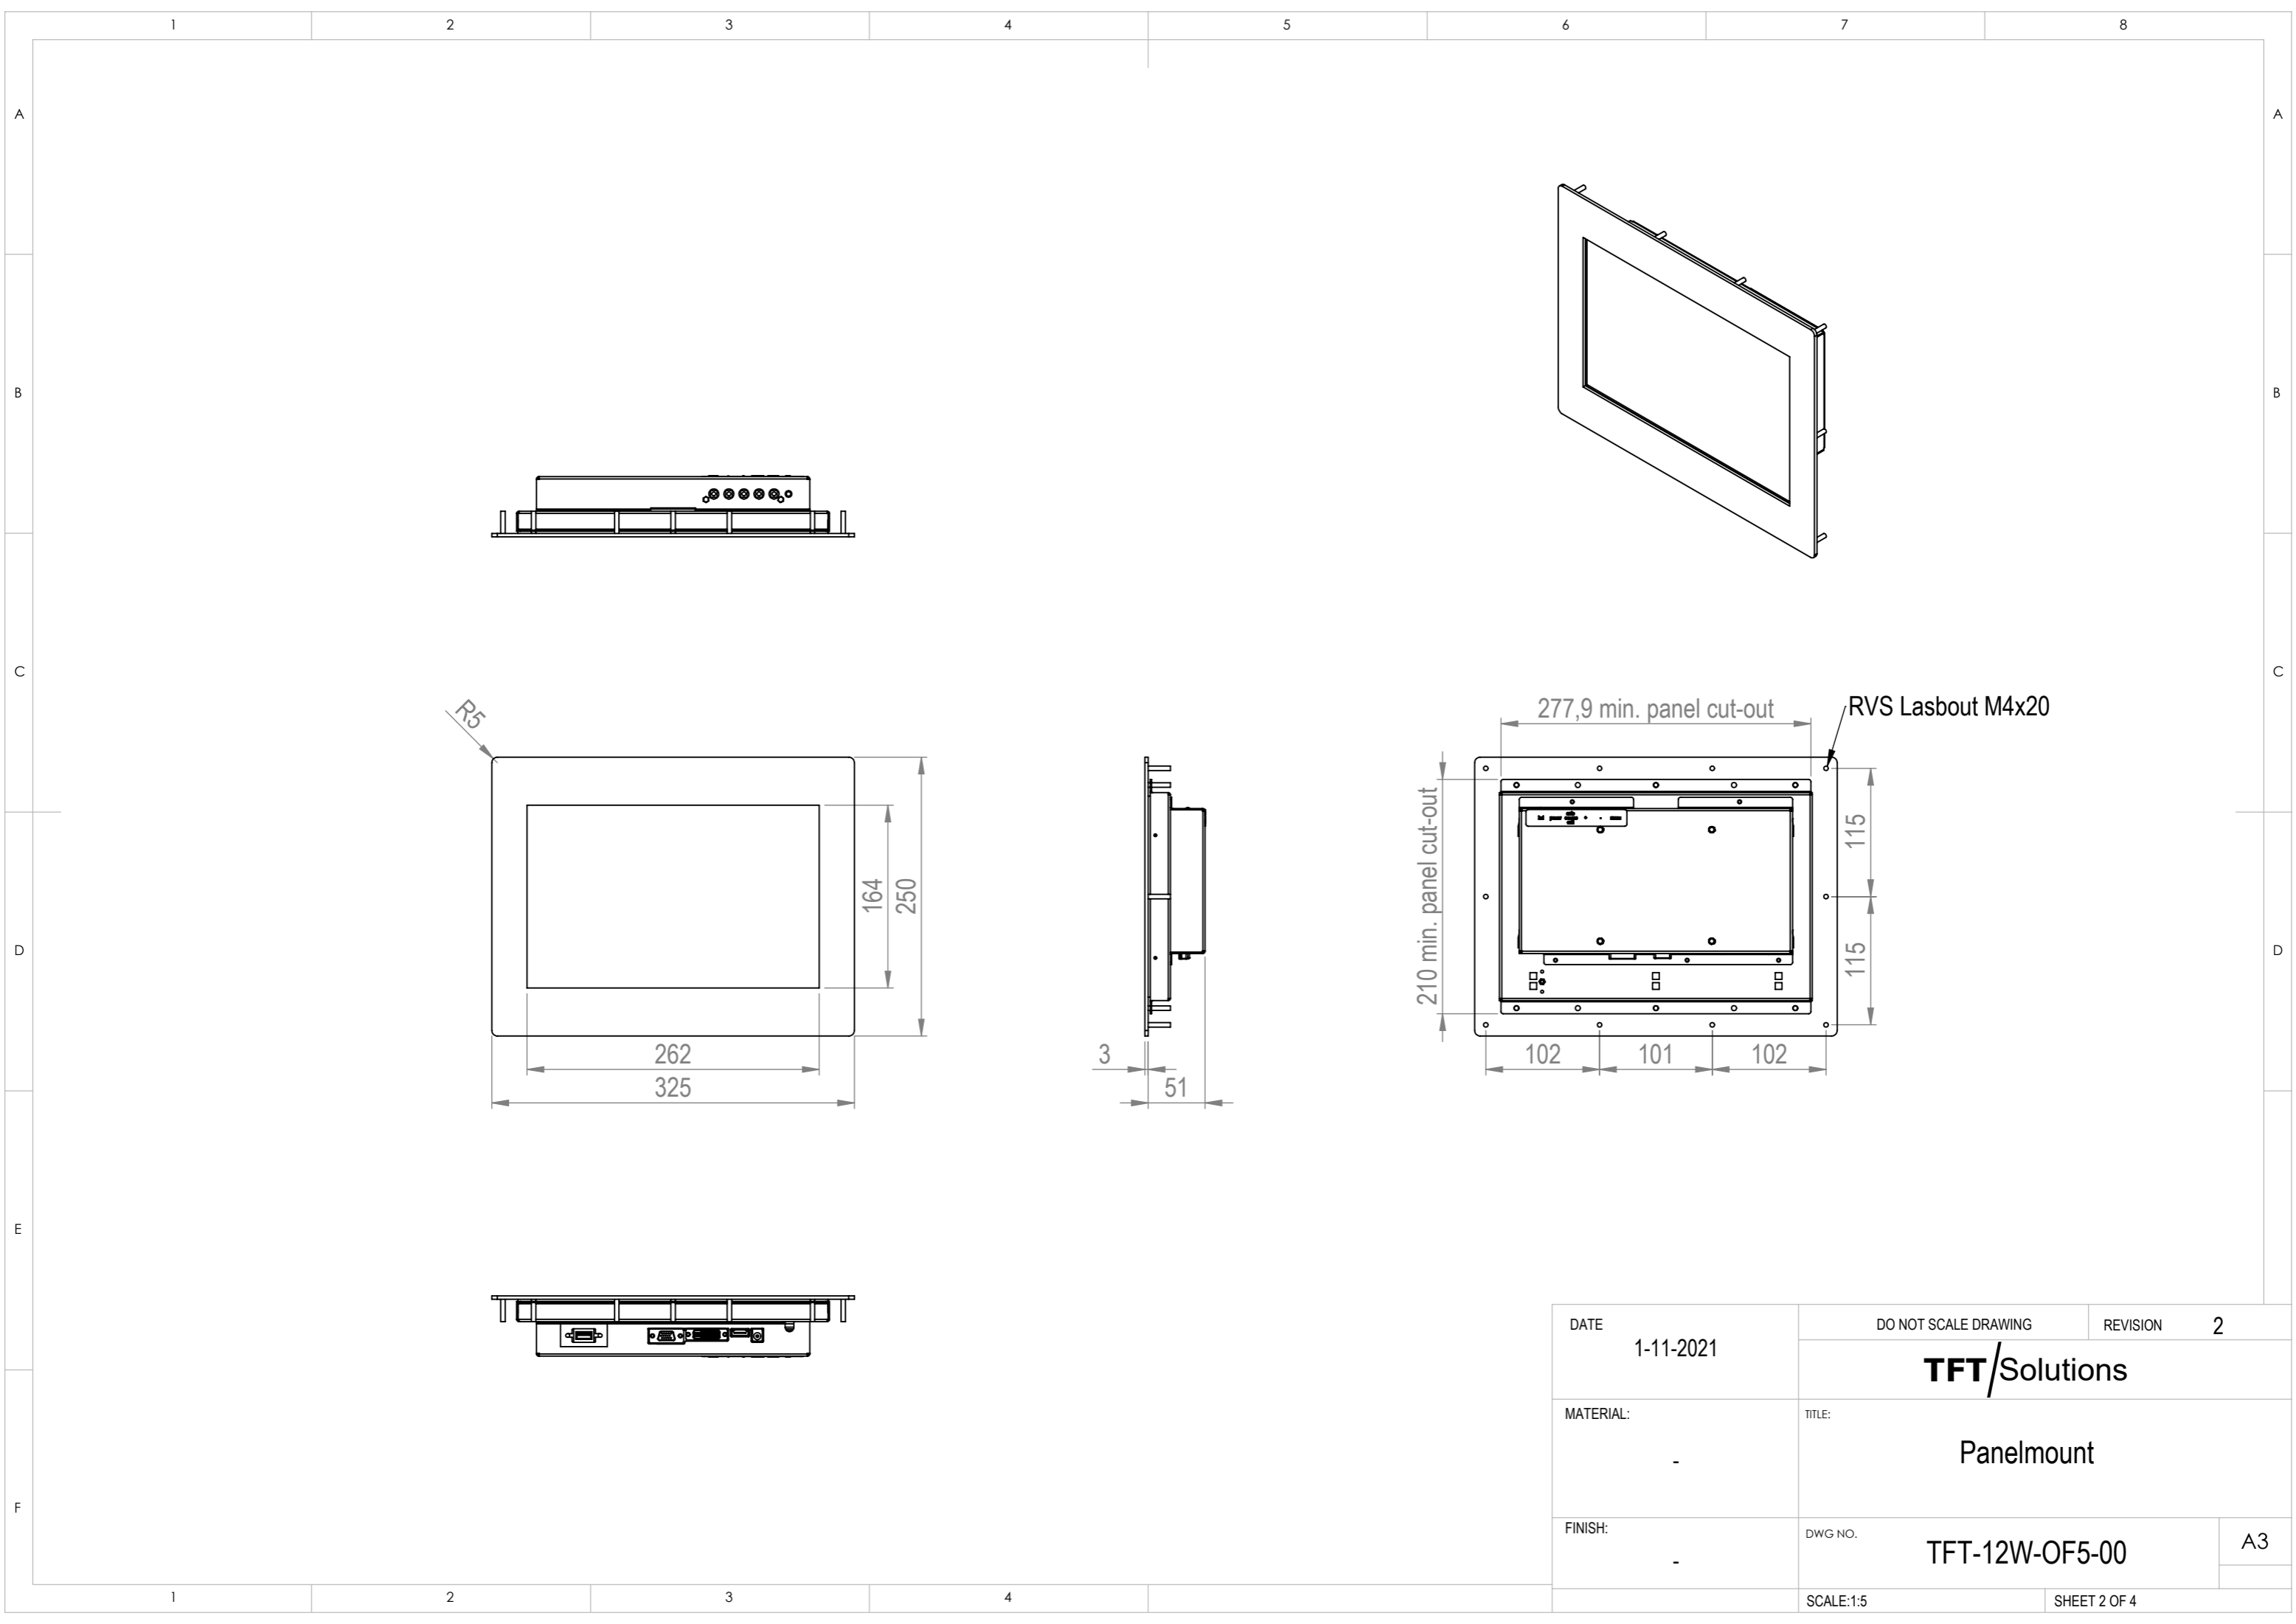

DATE	1-11-2021	DO NOT SCALE DRAWING	REVISION	2
		TFT/Solutions		
MATERIAL:	-	TITLE:	Openframe	
FINISH:	-	DWG NO.	TFT-12W-OF5-00	A3
		SCALE:1:5	SHEET 1 OF 4	

DATE	1-11-2021	DO NOT SCALE DRAWING	REVISION	2
MATERIAL:	-	TFT/Solutions		
FINISH:	-	Panelmount		
		DWG NO.	TFT-12W-OF5-00	A3
		SCALE:1:5	SHEET 2 OF 4	

DATE	1-11-2021	DO NOT SCALE DRAWING	REVISION	2
		TFT/Solutions		
MATERIAL:	-	TITLE:	Openframe resistive	
FINISH:	-	DWG NO.	TFT-12W-OF5-00	A3
		SCALE:1:5	SHEET 3 OF 4	

DATE	1-11-2021	DO NOT SCALE DRAWING	REVISION	2
		TFT/Solutions		
MATERIAL:	-	TITLE: Panelmount resistive		
FINISH:	-	DWG NO.	TFT-12W-OF5-00	A3
		SCALE:1:5	SHEET 4 OF 4	