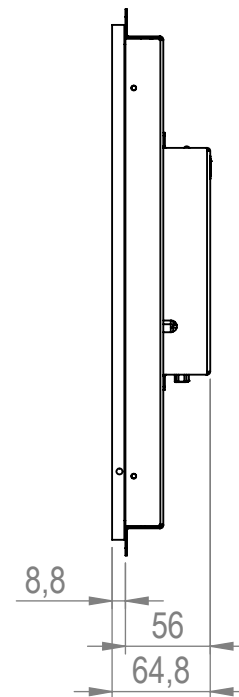

| | | | | |
|-----------|-----------|----------------------|---------------|----|
| DATE | 1-11-2021 | DO NOT SCALE DRAWING | REVISION | 3 |
| | | TFT/Solutions | | |
| MATERIAL: | - | Openframe | | |
| FINISH: | - | DWG NO. | TFT-24-OF5-00 | A3 |
| | | SCALE:1:5 | SHEET 1 OF 6 | |

| | | | | |
|-----------|-----------|----------------------|---------------|----|
| DATE | 1-11-2021 | DO NOT SCALE DRAWING | REVISION | 3 |
| | | TFT/Solutions | | |
| MATERIAL: | - | Resistive openframe | | |
| FINISH: | - | DWG NO. | TFT-24-OF5-00 | A3 |
| | | SCALE:1:5 | SHEET 2 OF 6 | |

M4x20 RVS draadstiften

| | | | | |
|-----------|-----------|----------------------|---------------|----|
| DATE | 1-11-2021 | DO NOT SCALE DRAWING | REVISION | 3 |
| | | TFT/Solutions | | |
| MATERIAL: | - | Panelmount | | |
| FINISH: | - | DWG NO. | TFT-24-OF5-00 | A3 |
| | | SCALE:1:5 | SHEET 4 OF 6 | |

M4x20 RVS draadstiften

558,2 min. panel cut-out

| | | | | |
|-----------|-----------|----------------------|---------------|----|
| DATE | 1-11-2021 | DO NOT SCALE DRAWING | REVISION | 3 |
| | | TFT/Solutions | | |
| MATERIAL: | - | Resistive panelmount | | |
| FINISH: | - | DWG NO. | TFT-24-OF5-00 | A3 |
| | | SCALE:1:5 | SHEET 5 OF 6 | |