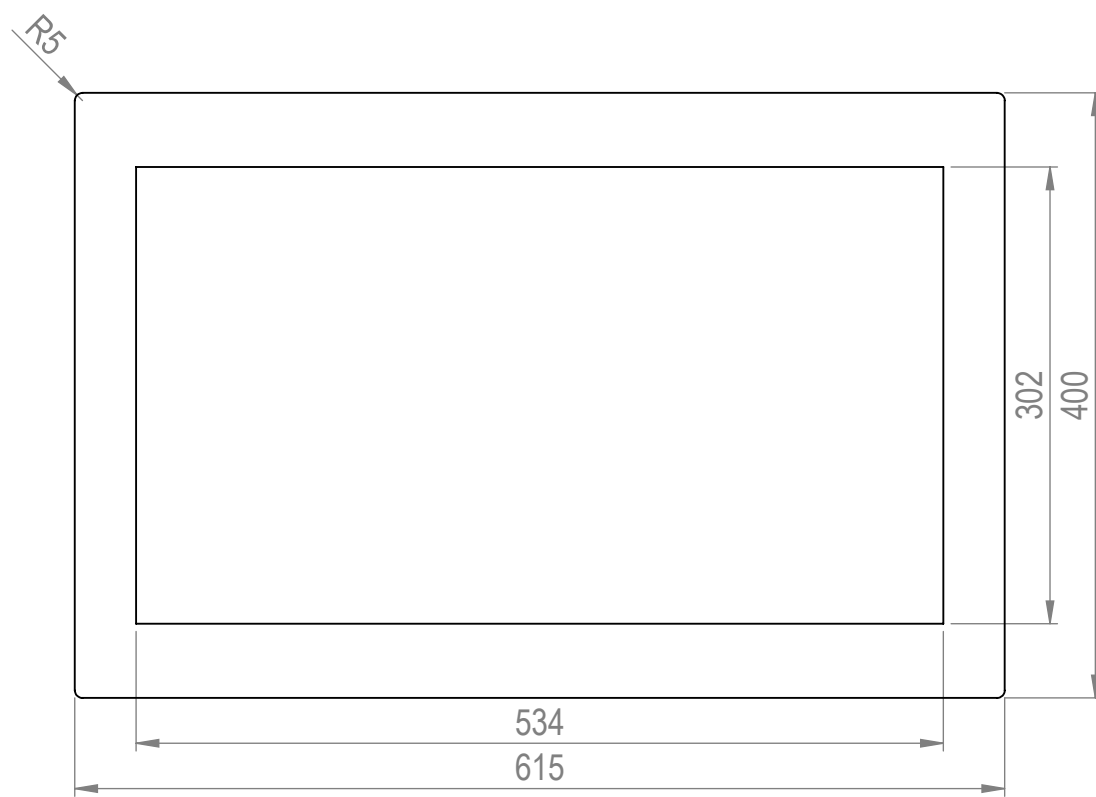

M4x20 RVS draadstiften

558,2 min. panel cut-out

| | | | | |
|-----------|-----------|----------------------|---------------|----|
| DATE | 1-11-2021 | DO NOT SCALE DRAWING | REVISION | 3 |
| | | TFT/Solutions | | |
| MATERIAL: | - | Resistive panelmount | | |
| FINISH: | - | DWG NO. | TFT-24-OF5-00 | A3 |
| | | SCALE:1:5 | SHEET 5 OF 6 | |