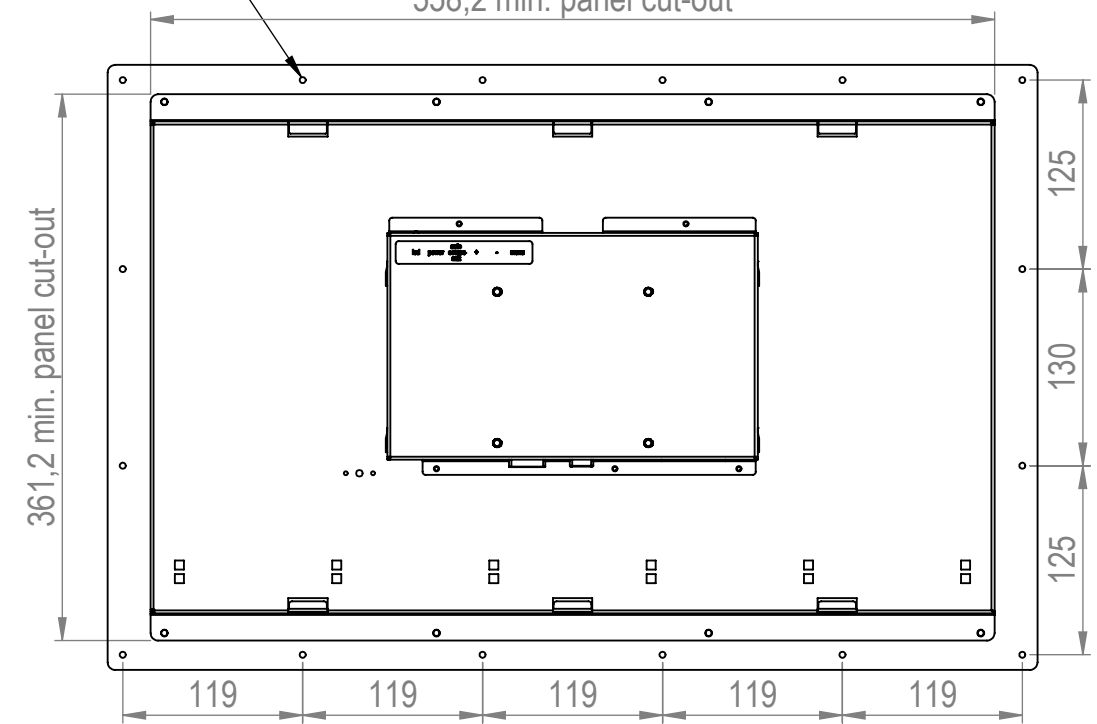

M4x20 RVS draadstiften

| | | | | |
|-----------|-----------|----------------------|---------------|----|
| DATE | 1-11-2021 | DO NOT SCALE DRAWING | REVISION | 3 |
| | | TFT/Solutions | | |
| MATERIAL: | - | Panelmount | | |
| FINISH: | - | DWG NO. | TFT-24-OF5-00 | A3 |
| | | SCALE:1:5 | SHEET 4 OF 6 | |

M4x20 RVS draadstiften

558,2 min. panel cut-out

| | | | | |
|-----------|-----------|----------------------|---------------|----|
| DATE | 1-11-2021 | DO NOT SCALE DRAWING | REVISION | 3 |
| | | TFT/Solutions | | |
| MATERIAL: | - | Resistive panelmount | | |
| FINISH: | - | DWG NO. | TFT-24-OF5-00 | A3 |
| | | SCALE:1:5 | SHEET 5 OF 6 | |