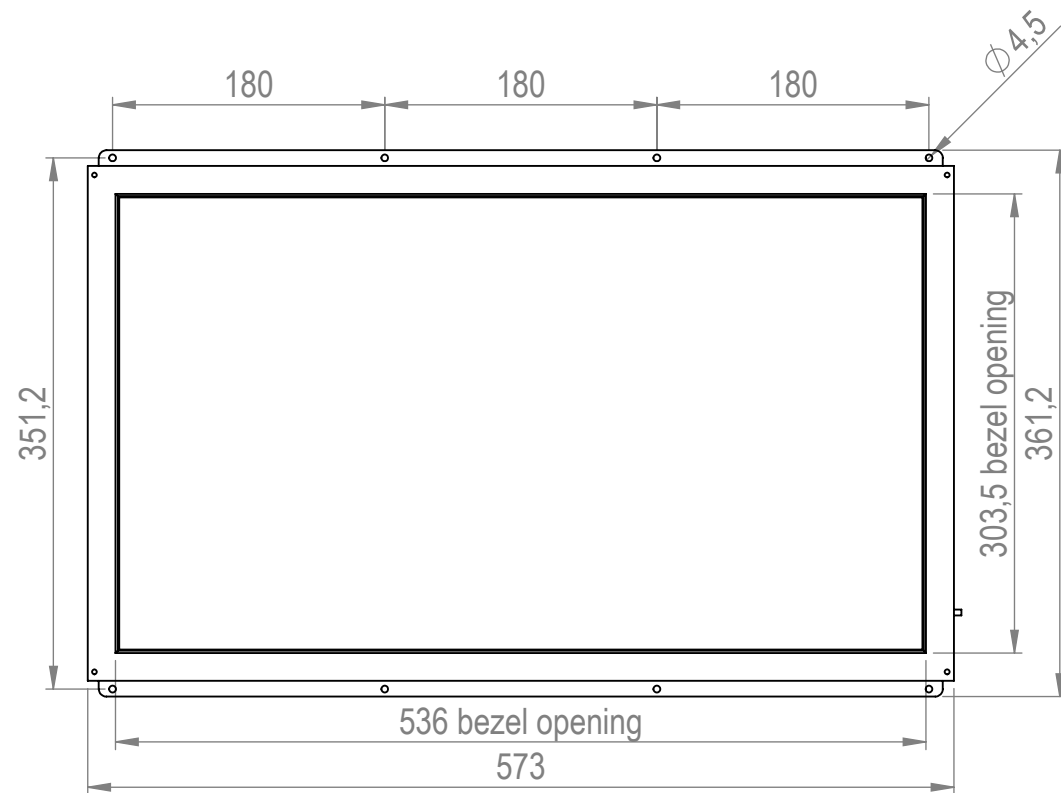

DATE	1-11-2021	DO NOT SCALE DRAWING	REVISION	3
		TFT/Solutions		
MATERIAL:	-	TITLE: IRtouch openframe		
FINISH:	-	DWG NO.	TFT-24-OF5-00	A3
		SCALE:1:5	SHEET 3 OF 6