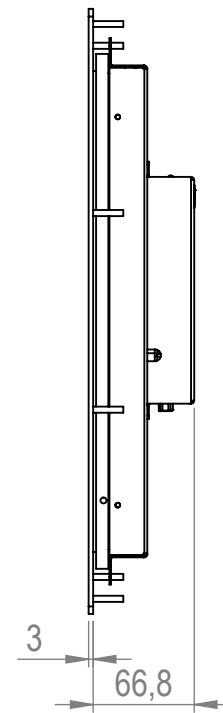

| | | | | |
|-----------|-----------|--------------------------|---------------|----|
| DATE | 1-11-2021 | DO NOT SCALE DRAWING | REVISION | 3 |
| | | TFT/Solutions | | |
| MATERIAL: | - | TITLE: IRtouch openframe | | |
| FINISH: | - | DWG NO. | TFT-24-OF5-00 | A3 |
| | | SCALE:1:5 | SHEET 3 OF 6 | |

M4x20 RVS draadstiften

| | | | | |
|-----------|-----------|----------------------|---------------|----|
| DATE | 1-11-2021 | DO NOT SCALE DRAWING | REVISION | 3 |
| | | TFT/Solutions | | |
| MATERIAL: | - | Panelmount | | |
| FINISH: | - | DWG NO. | TFT-24-OF5-00 | A3 |
| | | SCALE:1:5 | SHEET 4 OF 6 | |

M4x20 RVS draadstiften

558,2 min. panel cut-out

| | | | | |
|-----------|-----------|----------------------|---------------|----|
| DATE | 1-11-2021 | DO NOT SCALE DRAWING | REVISION | 3 |
| | | TFT/Solutions | | |
| MATERIAL: | - | Resistive panelmount | | |
| FINISH: | - | DWG NO. | TFT-24-OF5-00 | A3 |
| | | SCALE:1:5 | SHEET 5 OF 6 | |

M4x20 RVS draadstiften

| | | | | |
|-----------|-----------|----------------------|---------------|----|
| DATE | 1-11-2021 | DO NOT SCALE DRAWING | REVISION | 3 |
| | | TFT/Solutions | | |
| MATERIAL: | - | IRtouch panelmount | | |
| FINISH: | - | DWG NO. | TFT-24-OF5-00 | A3 |
| | | SCALE:1:5 | SHEET 6 OF 6 | |