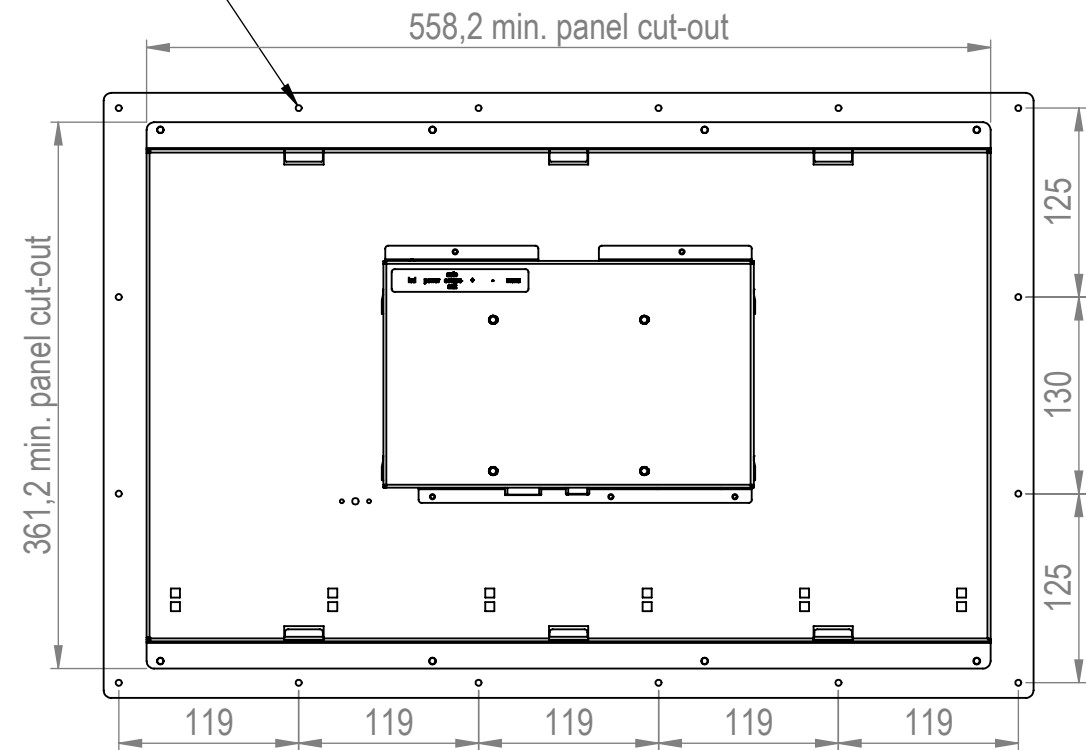

M4x20 RVS draadstiften