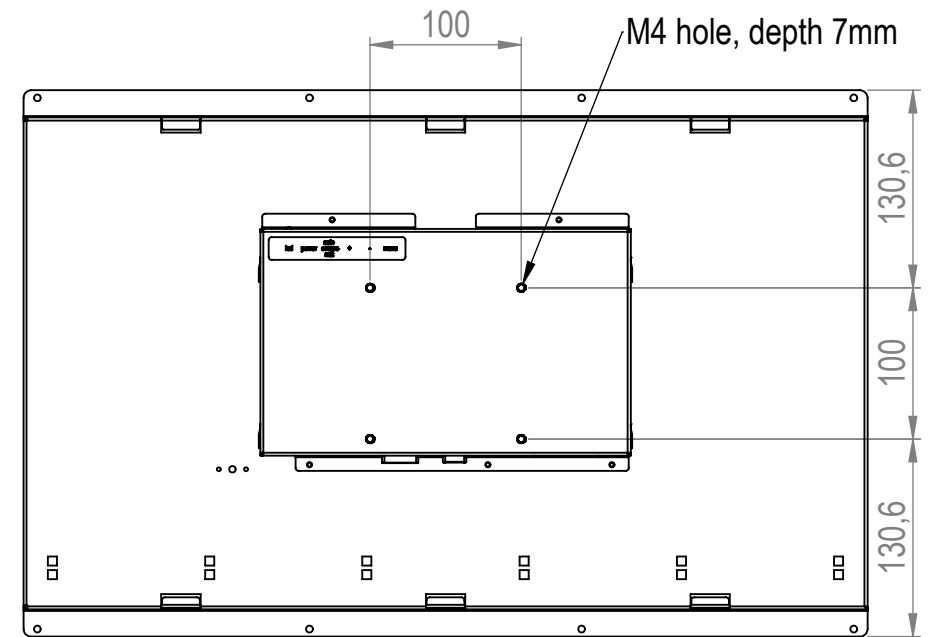

DATE	1-11-2021	DO NOT SCALE DRAWING	REVISION	3
		TFT/Solutions		
MATERIAL:	-	Resistive openframe		
FINISH:	-	DWG NO.	TFT-24-OF5-00	A3
		SCALE:1:5	SHEET 2 OF 6