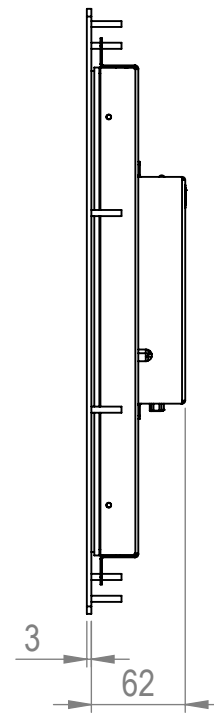

| | | | | |
|-----------|-----------|--------------------------|---------------|----|
| DATE | 1-11-2021 | DO NOT SCALE DRAWING | REVISION | 3 |
| | | TFT/Solutions | | |
| MATERIAL: | - | TITLE: IRtouch openframe | | |
| FINISH: | - | DWG NO. | TFT-24-OF5-00 | A3 |
| | | SCALE:1:5 | SHEET 3 OF 6 | |

M4x20 RVS draadstiften

| | | | | |
|-----------|-----------|----------------------|---------------|----|
| DATE | 1-11-2021 | DO NOT SCALE DRAWING | REVISION | 3 |
| | | TFT/Solutions | | |
| MATERIAL: | - | Panelmount | | |
| FINISH: | - | DWG NO. | TFT-24-OF5-00 | A3 |
| | | SCALE:1:5 | SHEET 4 OF 6 | |

M4x20 RVS draadstiften

558,2 min. panel cut-out

| | | | | |
|-----------|-----------|----------------------|---------------|----|
| DATE | 1-11-2021 | DO NOT SCALE DRAWING | REVISION | 3 |
| | | TFT/Solutions | | |
| MATERIAL: | - | Resistive panelmount | | |
| FINISH: | - | DWG NO. | TFT-24-OF5-00 | A3 |
| | | SCALE:1:5 | SHEET 5 OF 6 | |

M4x20 RVS draadstiften

| | | | | |
|-----------|-----------|----------------------|---------------|----|
| DATE | 1-11-2021 | DO NOT SCALE DRAWING | REVISION | 3 |
| | | TFT/Solutions | | |
| MATERIAL: | - | IRtouch panelmount | | |
| FINISH: | - | DWG NO. | TFT-24-OF5-00 | A3 |
| | | SCALE:1:5 | SHEET 6 OF 6 | |