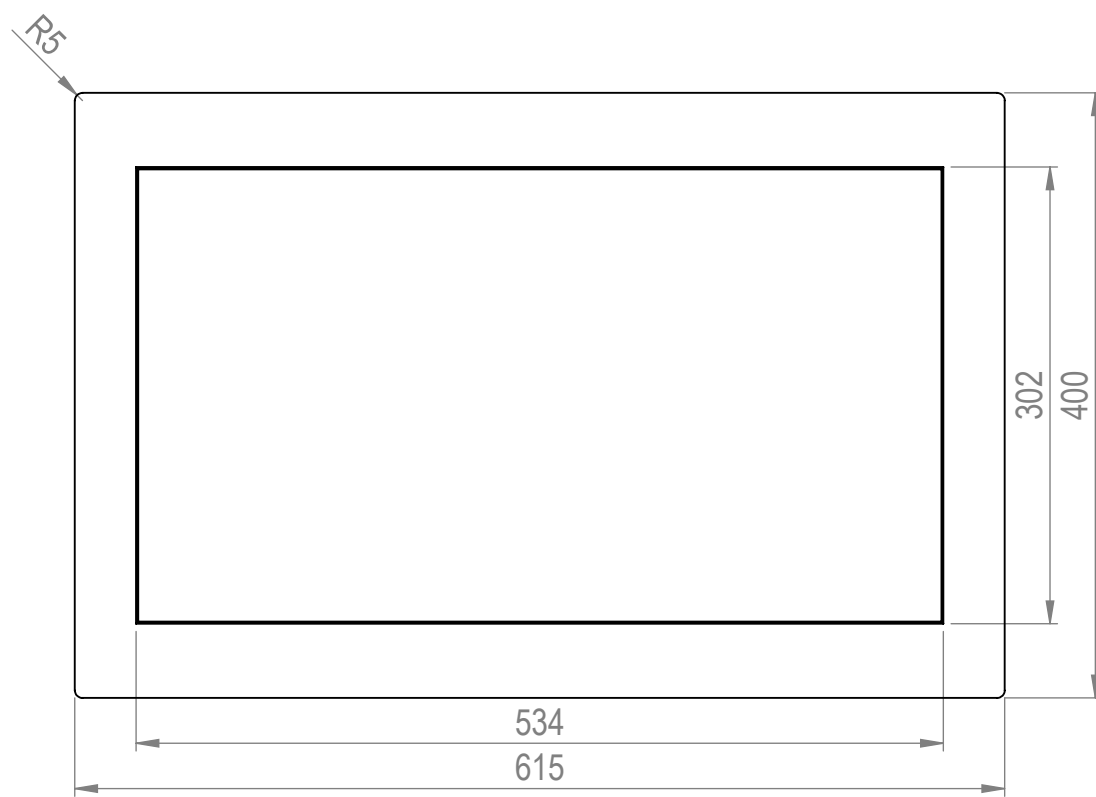

M4x20 RVS draadstiften

558,2 min. panel cut-out

| | | | | |
|-----------|-----------|----------------------|---------------|----|
| DATE | 1-11-2021 | DO NOT SCALE DRAWING | REVISION | 3 |
| | | TFT/Solutions | | |
| MATERIAL: | - | Resistive panelmount | | |
| FINISH: | - | DWG NO. | TFT-24-OF5-00 | A3 |
| | | SCALE:1:5 | SHEET 5 OF 6 | |