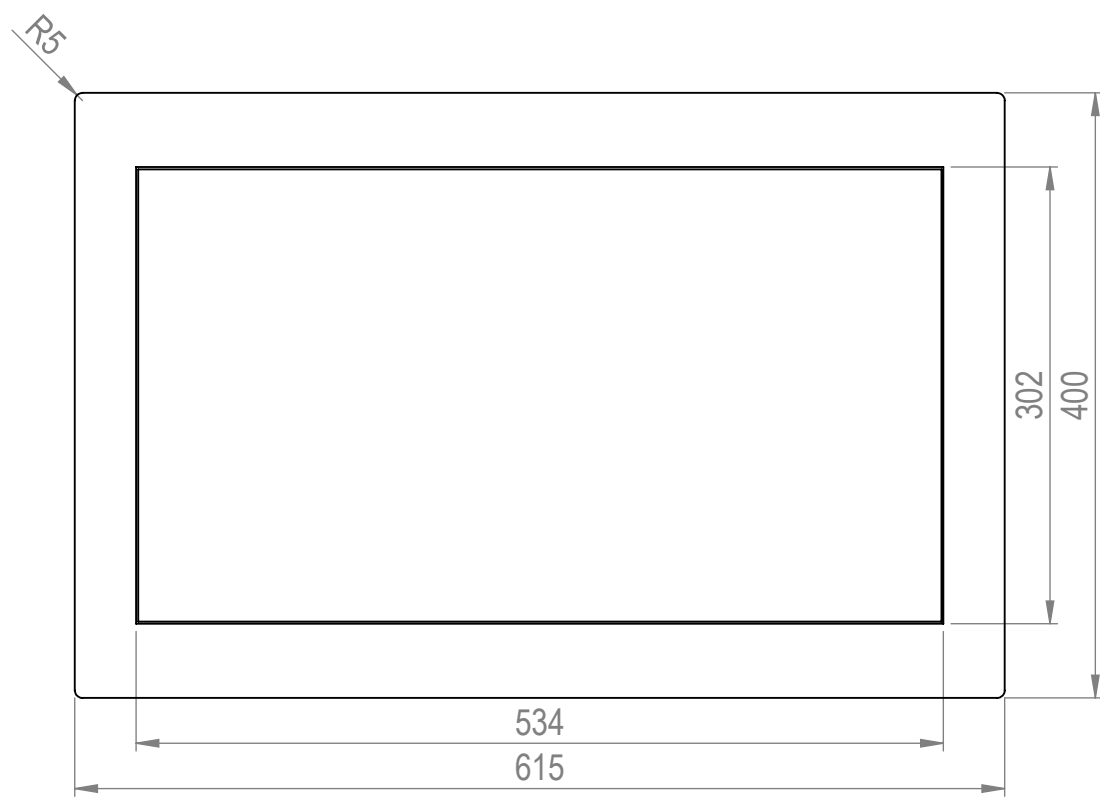

| | | | | |
|-----------|-----------|----------------------|---------------|----|
| DATE | 1-11-2021 | DO NOT SCALE DRAWING | REVISION | 3 |
| | | TFT/Solutions | | |
| MATERIAL: | - | Openframe | | |
| FINISH: | - | DWG NO. | TFT-24-OF5-00 | A3 |
| | | SCALE:1:5 | SHEET 1 OF 6 | |

| | | | | |
|-----------|-----------|--------------------------|---------------|----|
| DATE | 1-11-2021 | DO NOT SCALE DRAWING | REVISION | 3 |
| | | TFT/Solutions | | |
| MATERIAL: | - | TITLE: IRtouch openframe | | |
| FINISH: | - | DWG NO. | TFT-24-OF5-00 | A3 |
| | | SCALE:1:5 | SHEET 3 OF 6 | |

M4x20 RVS draadstiften

558,2 min. panel cut-out

| | | | | |
|-----------|-----------|----------------------|---------------|----|
| DATE | 1-11-2021 | DO NOT SCALE DRAWING | REVISION | 3 |
| | | TFT/Solutions | | |
| MATERIAL: | - | Resistive panelmount | | |
| FINISH: | - | DWG NO. | TFT-24-OF5-00 | A3 |
| | | SCALE:1:5 | SHEET 5 OF 6 | |