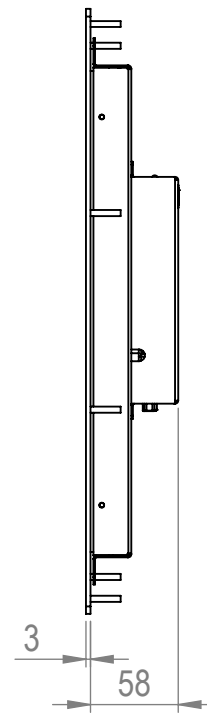

| | | | | |
|-----------|-----------|----------------------|---------------|----|
| DATE | 1-11-2021 | DO NOT SCALE DRAWING | REVISION | 3 |
| | | TFT/Solutions | | |
| MATERIAL: | - | Openframe | | |
| FINISH: | - | DWG NO. | TFT-24-OF5-00 | A3 |
| | | SCALE:1:5 | SHEET 1 OF 6 | |

| | | | | |
|-----------|-----------|----------------------|---------------|----|
| DATE | 1-11-2021 | DO NOT SCALE DRAWING | REVISION | 3 |
| | | TFT/Solutions | | |
| MATERIAL: | - | Resistive openframe | | |
| FINISH: | - | DWG NO. | TFT-24-OF5-00 | A3 |
| | | SCALE:1:5 | SHEET 2 OF 6 | |

| | | | | |
|-----------|-----------|--------------------------|---------------|----|
| DATE | 1-11-2021 | DO NOT SCALE DRAWING | REVISION | 3 |
| | | TFT/Solutions | | |
| MATERIAL: | - | TITLE: IRtouch openframe | | |
| FINISH: | - | DWG NO. | TFT-24-OF5-00 | A3 |
| | | SCALE:1:5 | SHEET 3 OF 6 | |

M4x20 RVS draadstiften

558,2 min. panel cut-out

| | | | | |
|-----------|-----------|----------------------|---------------|----|
| DATE | 1-11-2021 | DO NOT SCALE DRAWING | REVISION | 3 |
| | | TFT/Solutions | | |
| MATERIAL: | - | Resistive panelmount | | |
| FINISH: | - | DWG NO. | TFT-24-OF5-00 | A3 |
| | | SCALE:1:5 | SHEET 5 OF 6 | |