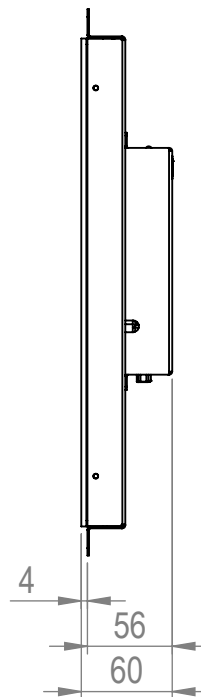

| | | | | |
|-----------|-----------|----------------------|---------------|----|
| DATE | 1-11-2021 | DO NOT SCALE DRAWING | REVISION | 3 |
| | | TFT/Solutions | | |
| MATERIAL: | - | Openframe | | |
| FINISH: | - | DWG NO. | TFT-24-OF5-00 | A3 |
| | | SCALE:1:5 | SHEET 1 OF 6 | |

| | | | | |
|-----------|-----------|----------------------|---------------|----|
| DATE | 1-11-2021 | DO NOT SCALE DRAWING | REVISION | 3 |
| | | TFT/Solutions | | |
| MATERIAL: | - | Resistive openframe | | |
| FINISH: | - | DWG NO. | TFT-24-OF5-00 | A3 |
| | | SCALE:1:5 | SHEET 2 OF 6 | |

| | | | | |
|-----------|-----------|--------------------------|---------------|----|
| DATE | 1-11-2021 | DO NOT SCALE DRAWING | REVISION | 3 |
| | | TFT/Solutions | | |
| MATERIAL: | - | TITLE: IRtouch openframe | | |
| FINISH: | - | DWG NO. | TFT-24-OF5-00 | A3 |
| | | SCALE:1:5 | SHEET 3 OF 6 | |

M4x20 RVS draadstiften

558,2 min. panel cut-out

| | | | | |
|-----------|-----------|----------------------|---------------|----|
| DATE | 1-11-2021 | DO NOT SCALE DRAWING | REVISION | 3 |
| | | TFT/Solutions | | |
| MATERIAL: | - | Resistive panelmount | | |
| FINISH: | - | DWG NO. | TFT-24-OF5-00 | A3 |
| | | SCALE:1:5 | SHEET 5 OF 6 | |