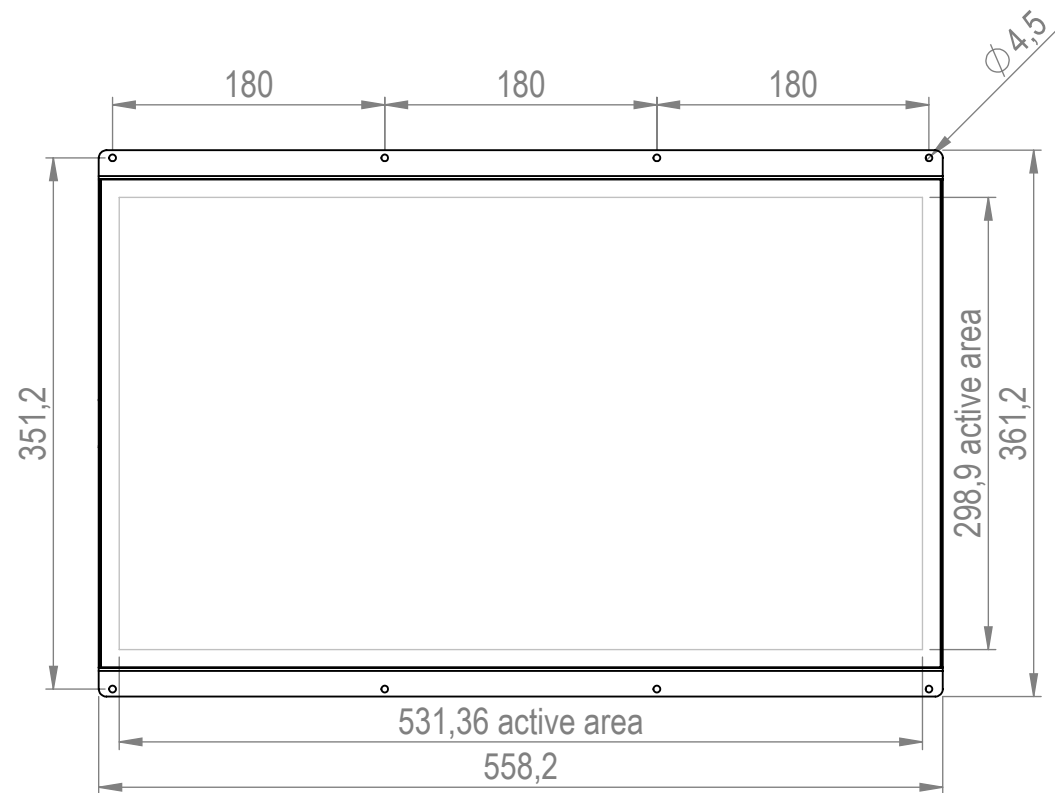

| | | | | |
|-----------|-----------|----------------------|---------------|----|
| DATE | 1-11-2021 | DO NOT SCALE DRAWING | REVISION | 3 |
| | | TFT/Solutions | | |
| MATERIAL: | - | Openframe | | |
| FINISH: | - | DWG NO. | TFT-24-OF5-00 | A3 |
| | | SCALE:1:5 | SHEET 1 OF 6 | |

| | | | | |
|-----------|-----------|--------------------------|---------------|----|
| DATE | 1-11-2021 | DO NOT SCALE DRAWING | REVISION | 3 |
| | | TFT/Solutions | | |
| MATERIAL: | - | TITLE: IRtouch openframe | | |
| FINISH: | - | DWG NO. | TFT-24-OF5-00 | A3 |
| | | SCALE:1:5 | SHEET 3 OF 6 | |

M4x20 RVS draadstiften

558,2 min. panel cut-out

| | | | | |
|-----------|-----------|----------------------|---------------|----|
| DATE | 1-11-2021 | DO NOT SCALE DRAWING | REVISION | 3 |
| | | TFT/Solutions | | |
| MATERIAL: | - | Resistive panelmount | | |
| FINISH: | - | DWG NO. | TFT-24-OF5-00 | A3 |
| | | SCALE:1:5 | SHEET 5 OF 6 | |