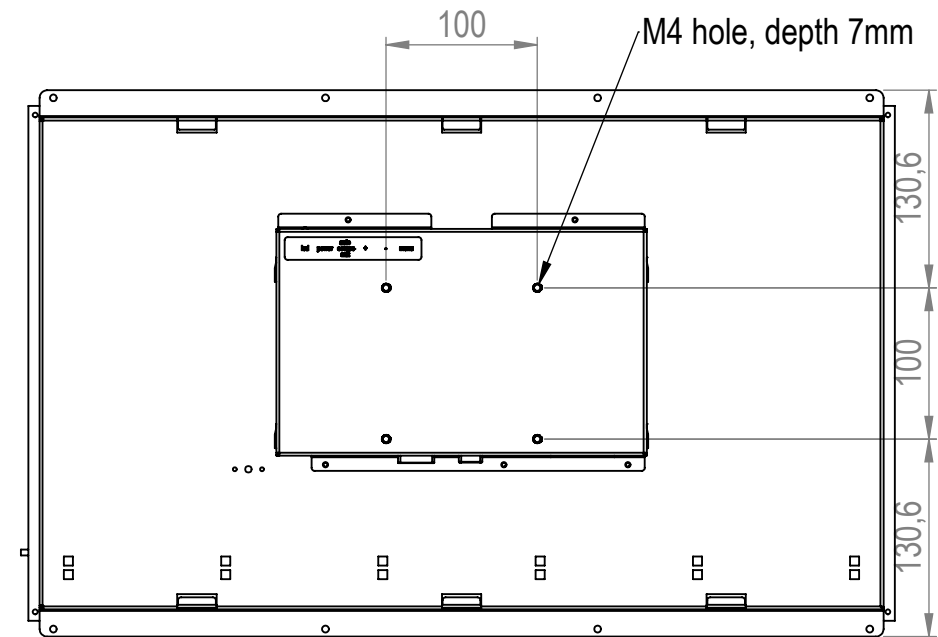

DATE	1-11-2021	DO NOT SCALE DRAWING	REVISION	3
		TFT/Solutions		
MATERIAL:	-	TITLE: IRtouch openframe		
FINISH:	-	DWG NO.	TFT-24-OF5-00	A3
		SCALE:1:5	SHEET 3 OF 6