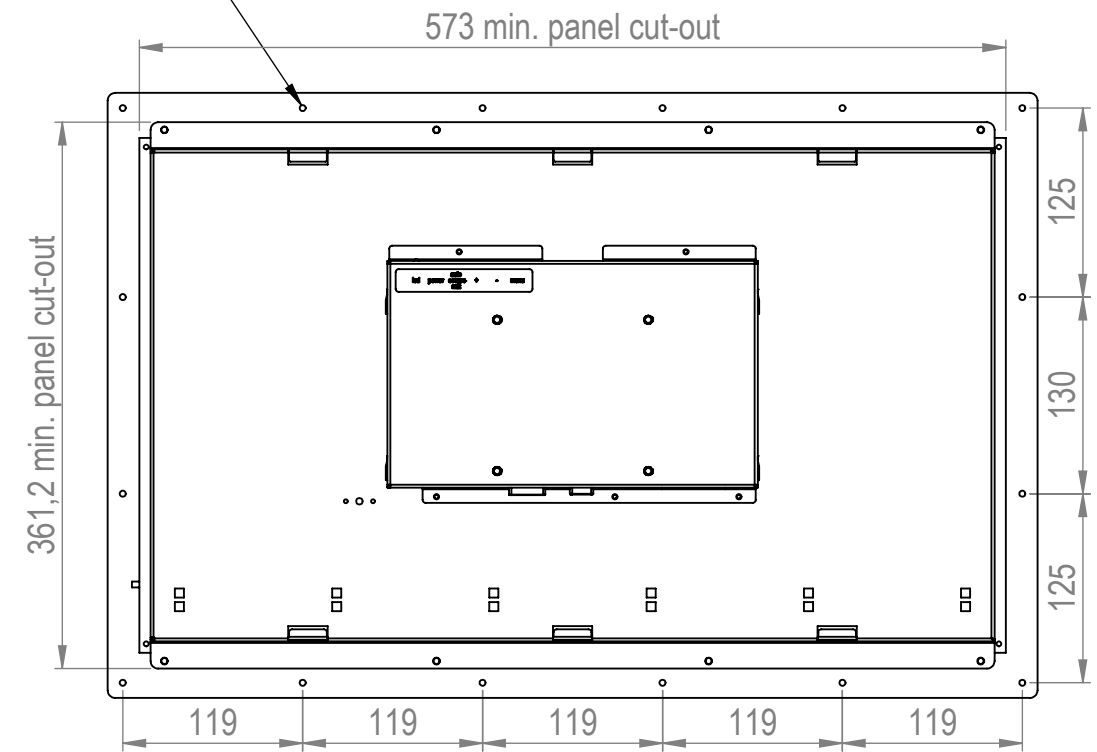

M4x20 RVS draadstiften