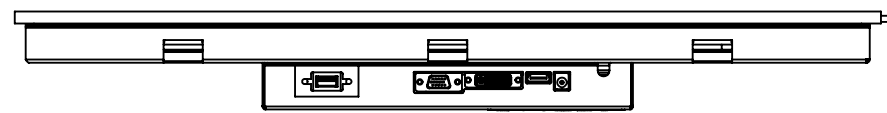

DATE	1-11-2021	DO NOT SCALE DRAWING	REVISION	3
		TFT/Solutions		
MATERIAL:	-	TITLE: IRtouch openframe		
FINISH:	-	DWG NO.	TFT-24-OF5-00	A3
		SCALE:1:5	SHEET 3 OF 6