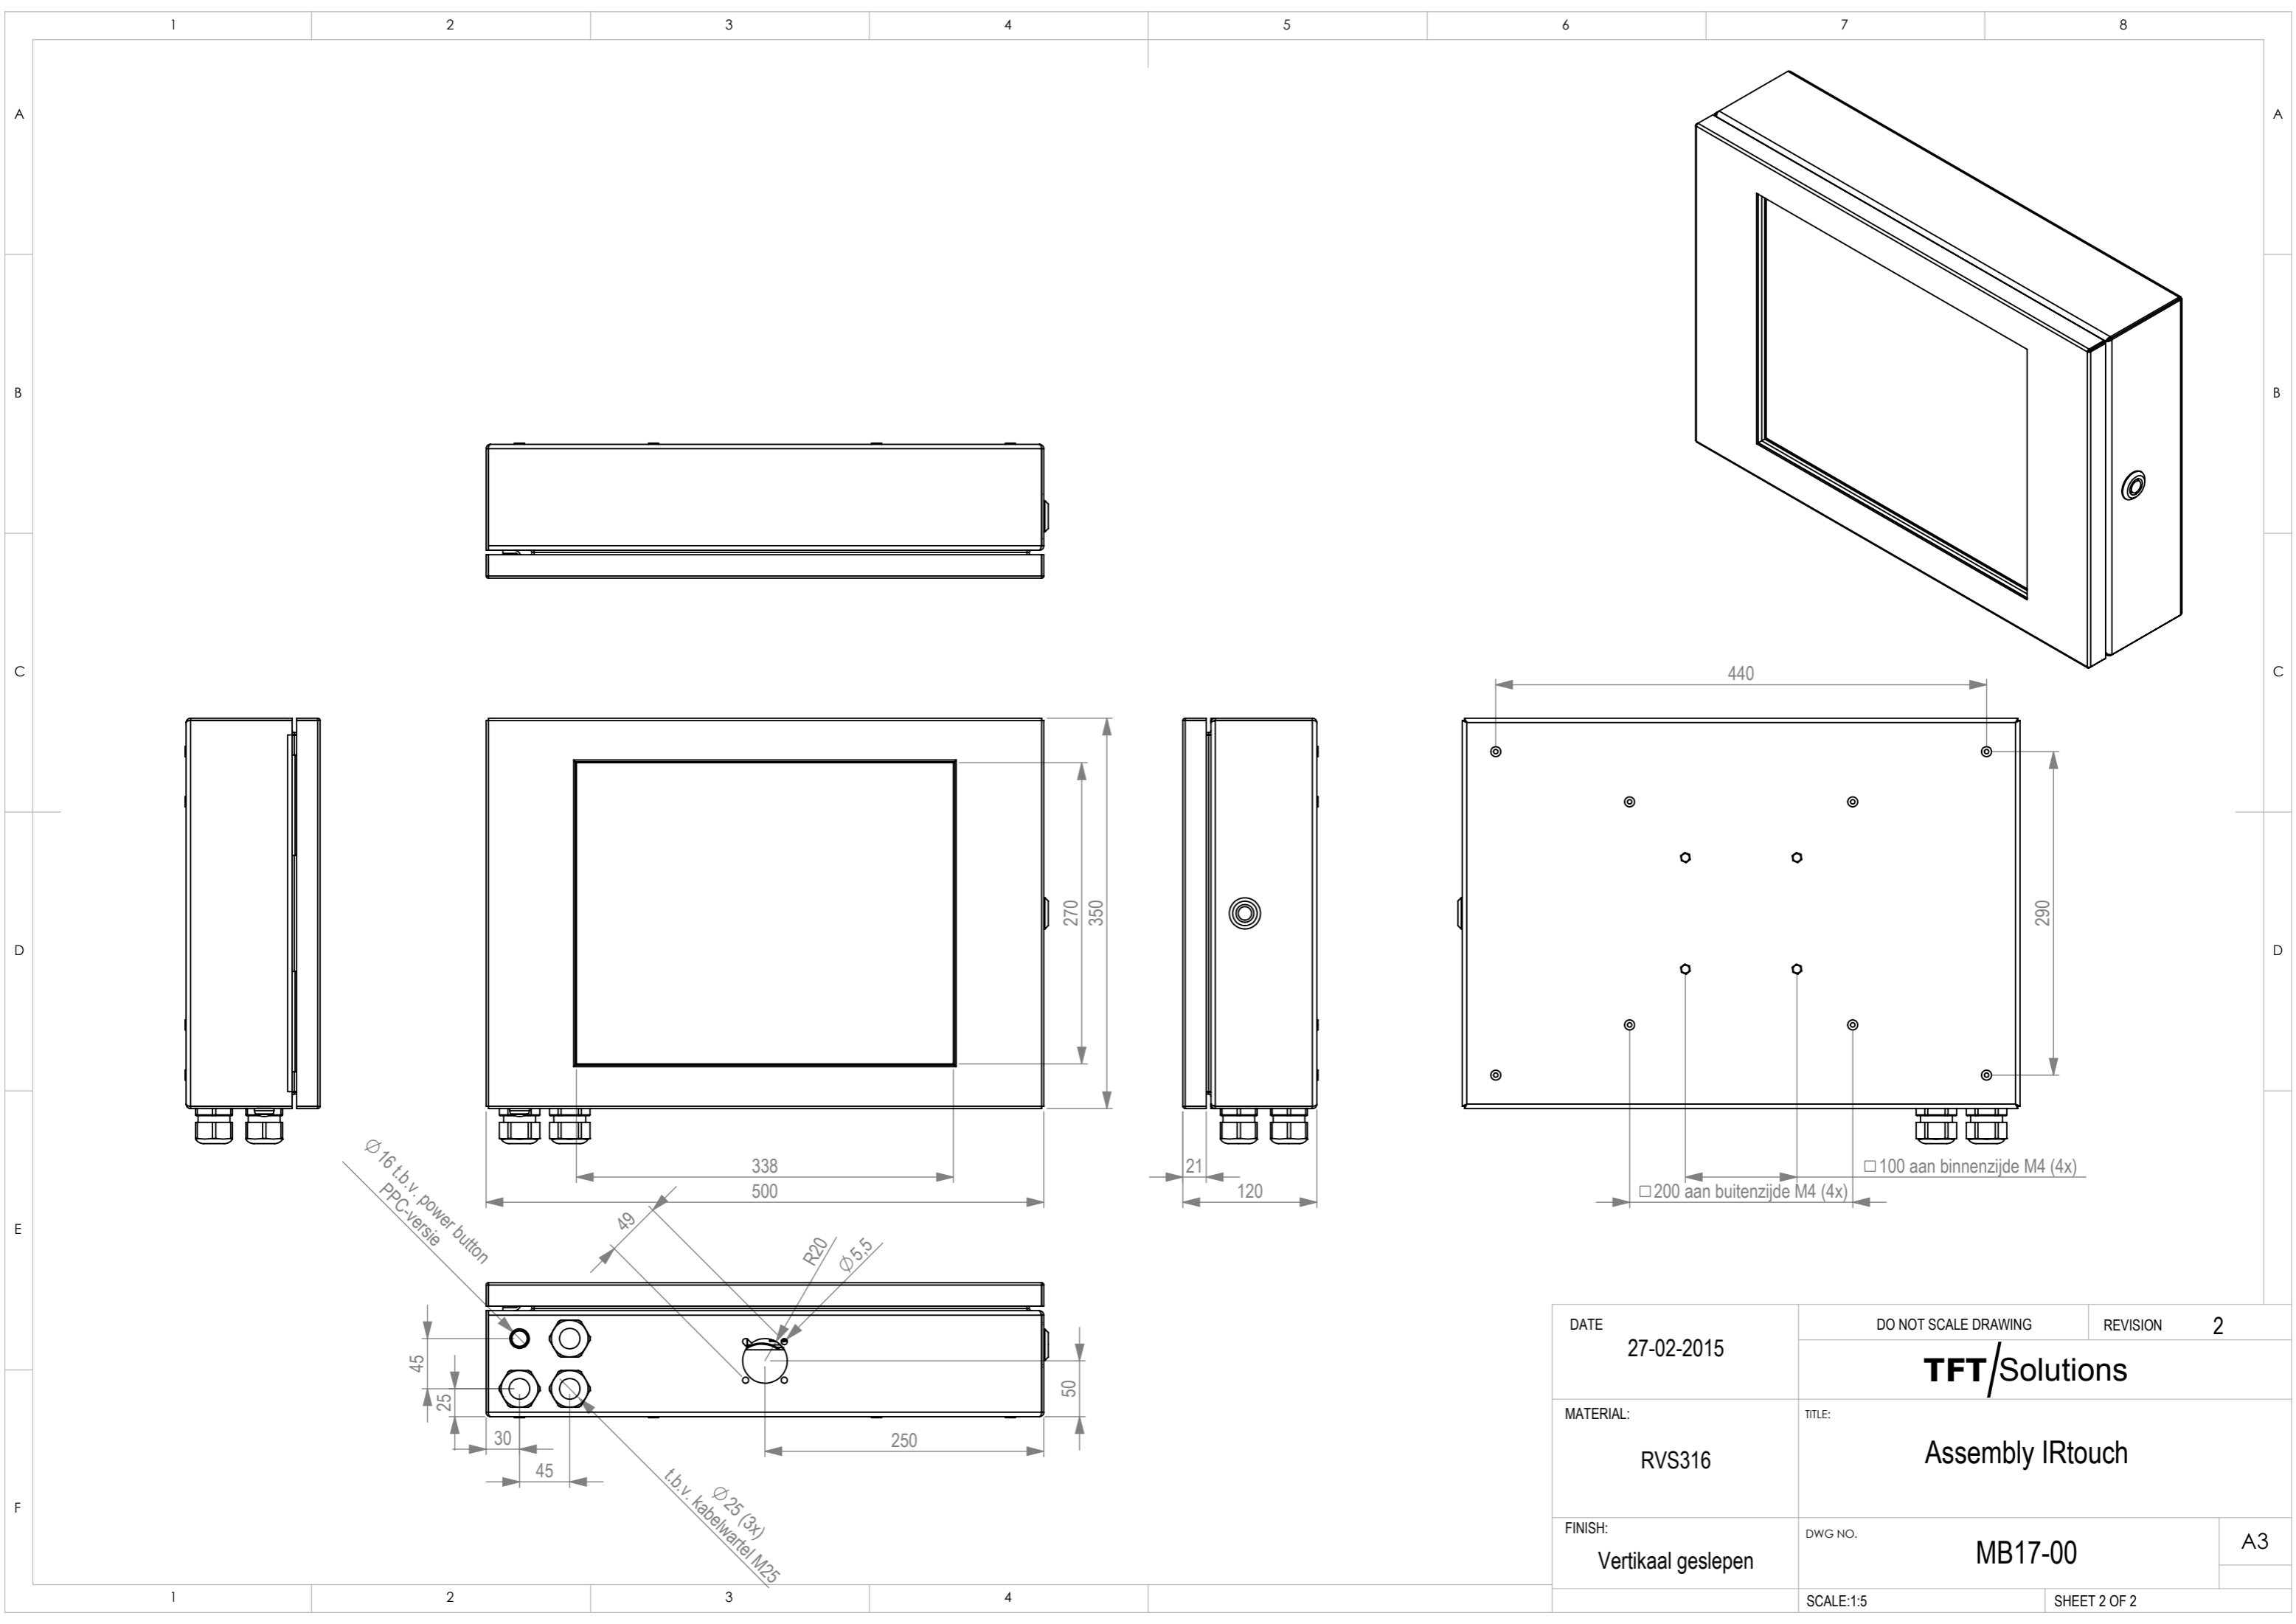

DATE	27-02-2015	DO NOT SCALE DRAWING	REVISION	2
		<b>TFT/Solutions</b>		
MATERIAL:	RVS316	TITLE: Assembly resistive touch		
FINISH:	Vertikaal geslepen	DWG NO.	MB17-00	A3
		SCALE:1:5	SHEET 1 OF 2	

DATE	27-02-2015	DO NOT SCALE DRAWING	REVISION	2
MATERIAL:	RVS316	<b>TFT/Solutions</b>		
FINISH:	Vertikaal geslepen	Assembly IRtouch		
		DWG NO.	MB17-00	A3
		SCALE:1:5	SHEET 2 OF 2	