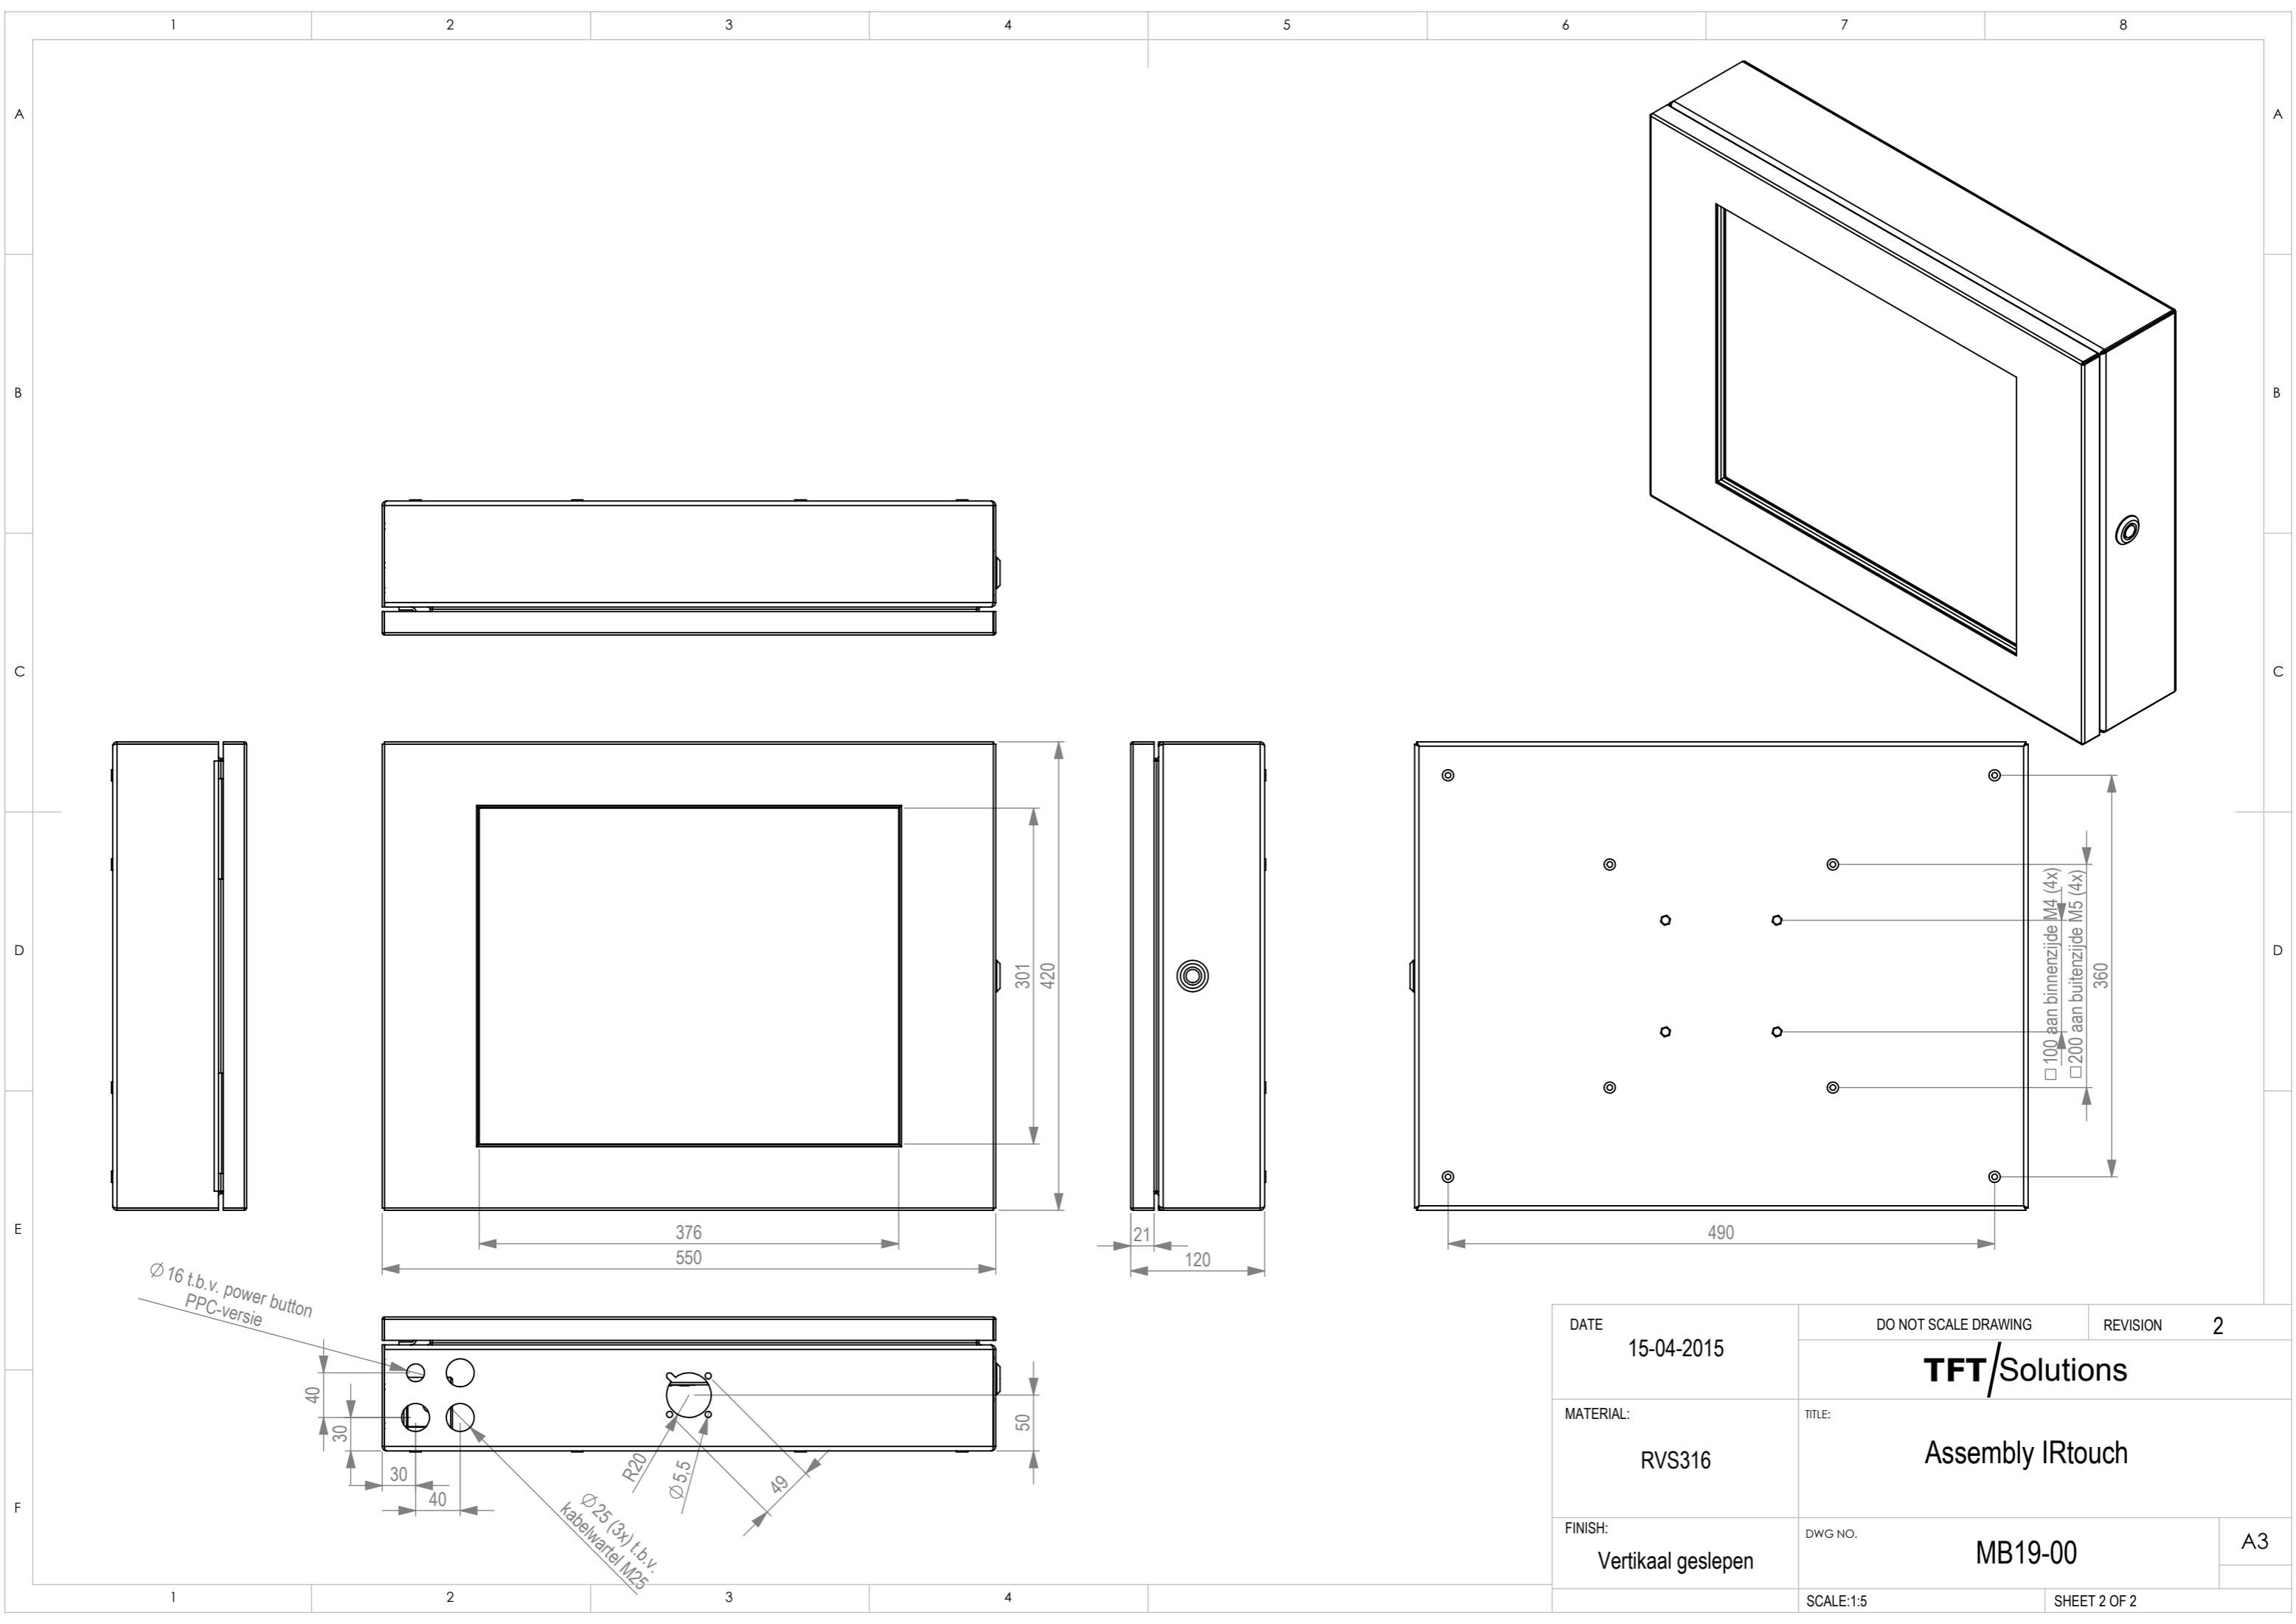

DATE	15-04-2015	DO NOT SCALE DRAWING	REVISION	2
		TFT/Solutions		
MATERIAL:	RVS316	TITLE: Assembly resistive touch		
FINISH:	Vertikaal geslepen	DWG NO.	MB19-00	A3
		SCALE:1:5	SHEET 1 OF 2	

DATE	15-04-2015	DO NOT SCALE DRAWING	REVISION	2
MATERIAL:	RVS316	TFT/Solutions		
FINISH:	Vertikaal geslepen	Assembly IRtouch		
		DWG NO.	MB19-00	A3
		SCALE:1:5	SHEET 2 OF 2	