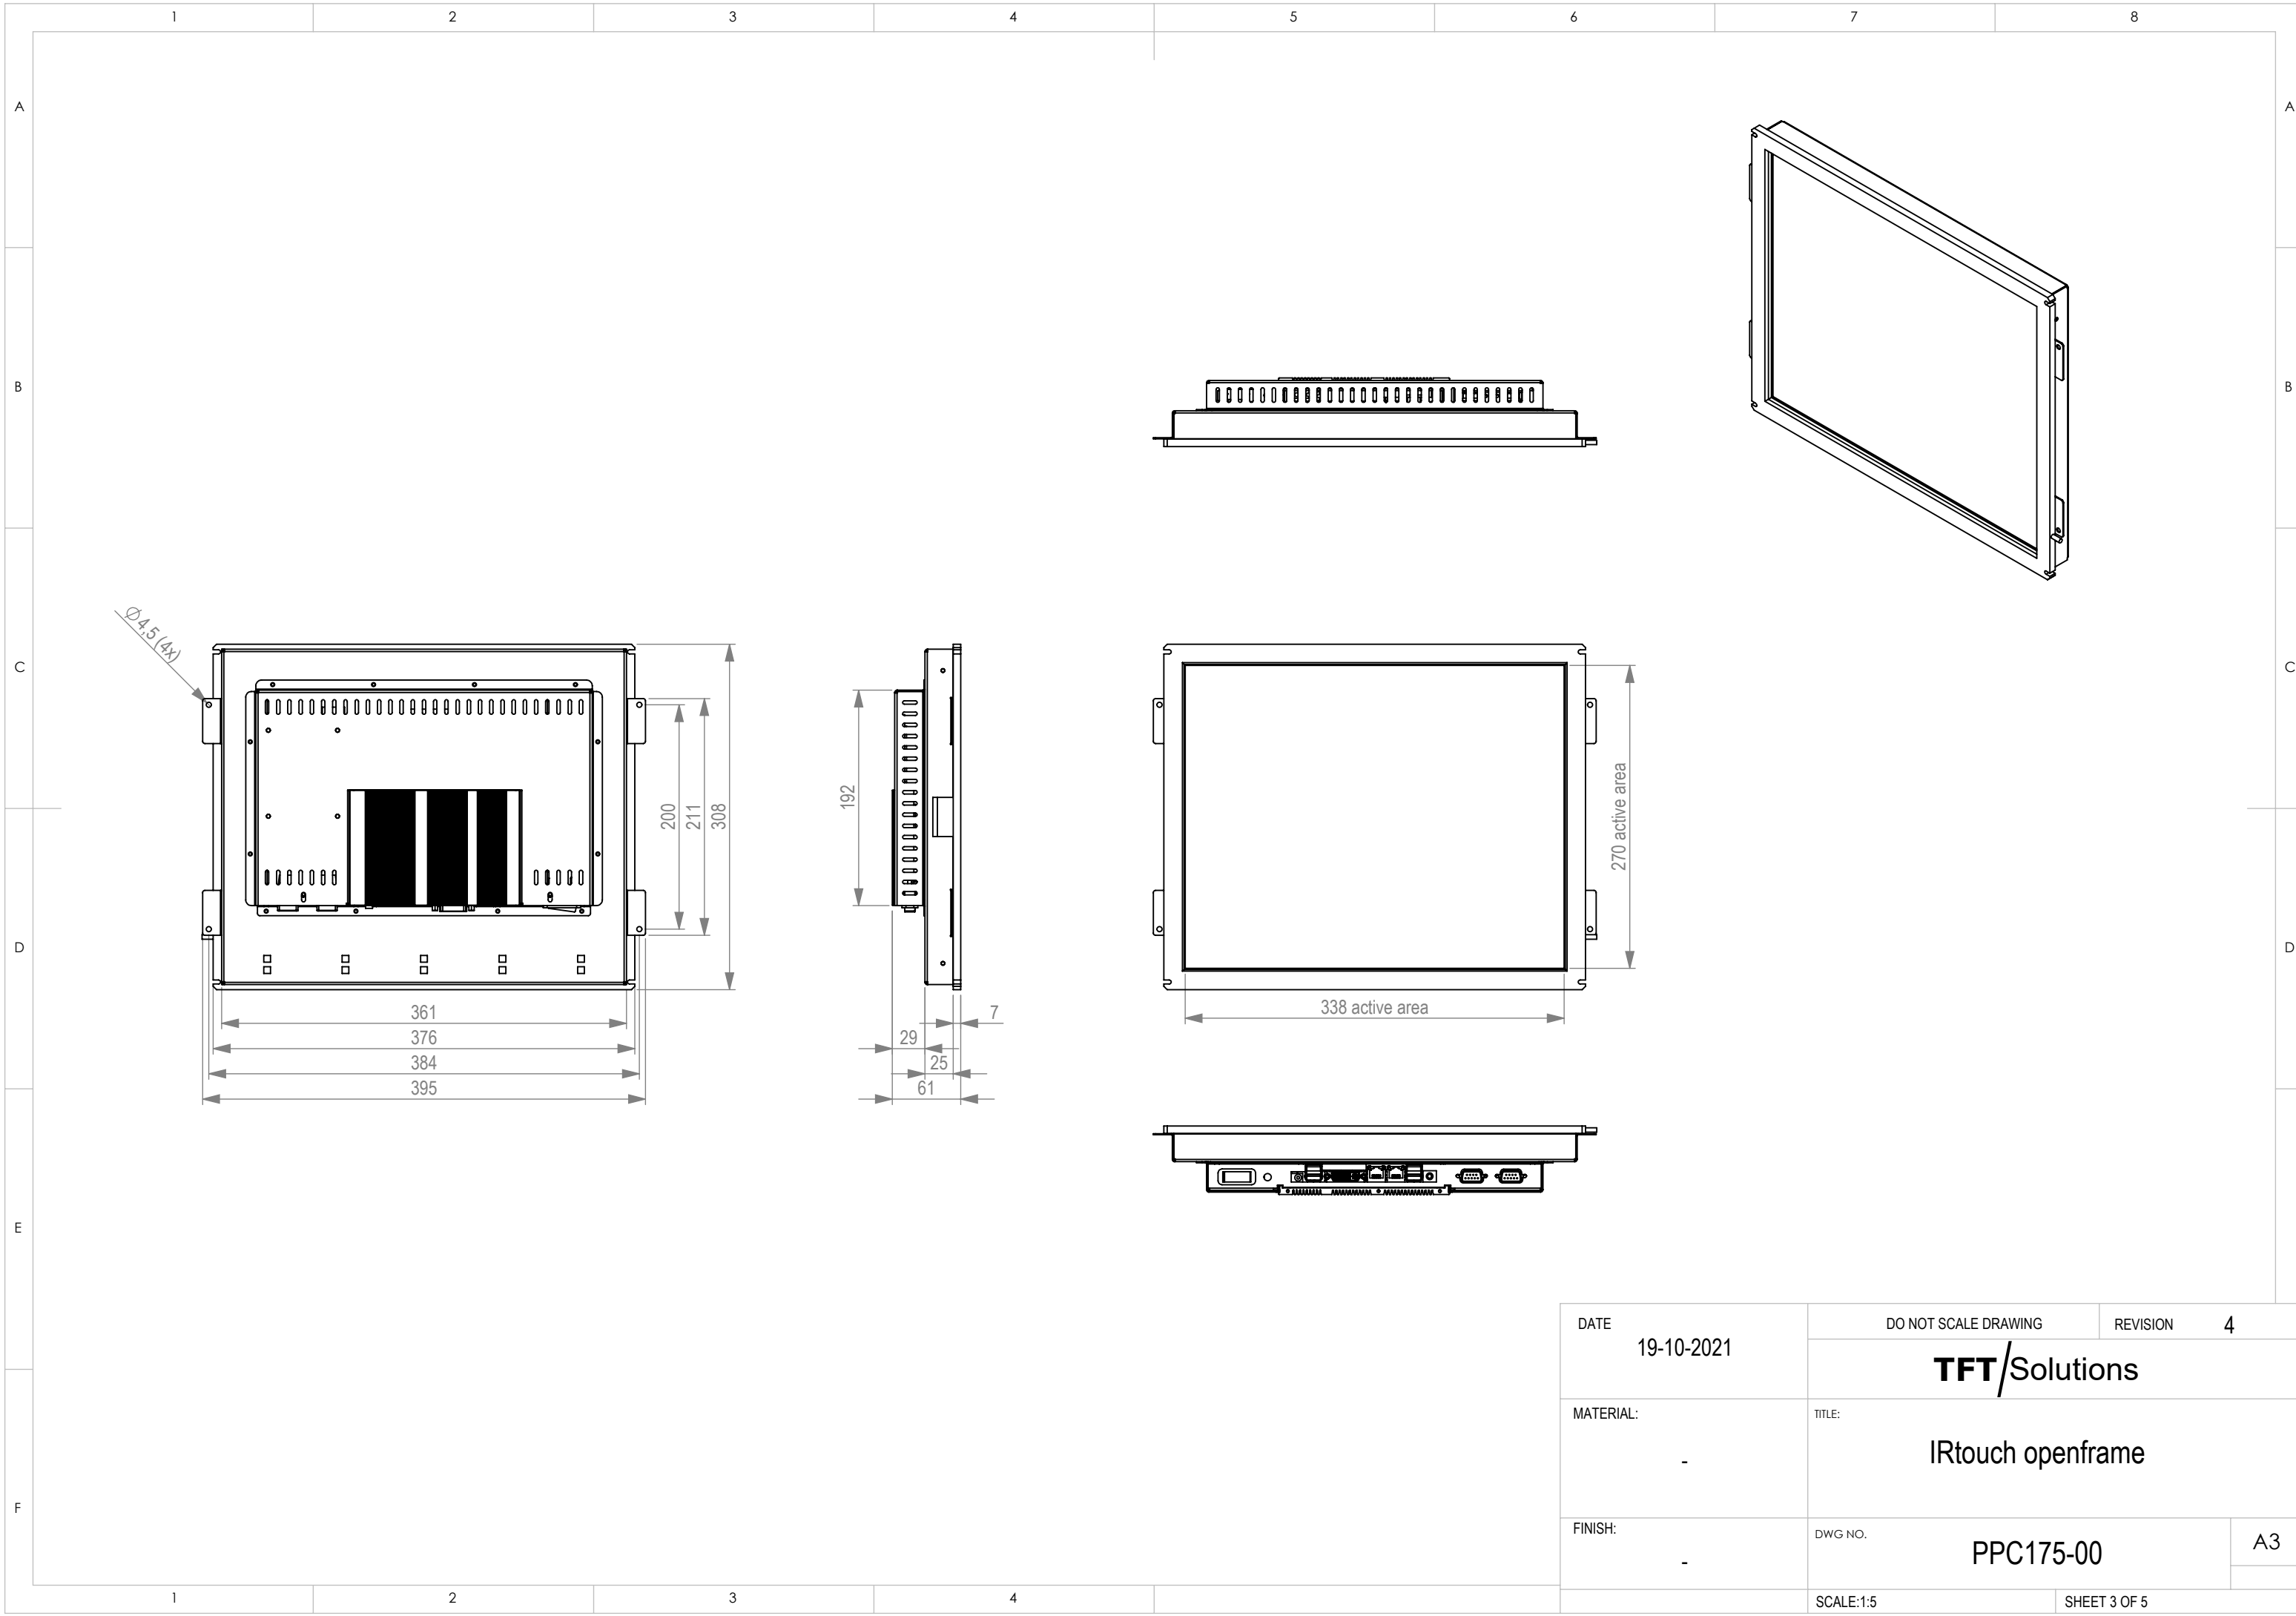

DATE	19-10-2021	DO NOT SCALE DRAWING	REVISION	4
		TFT/Solutions		
MATERIAL:	-	TITLE:	Openframe	
FINISH:	-	DWG NO.	PPC175-00	A3
		SCALE:1:5	SHEET 1 OF 5	

DATE	19-10-2021	DO NOT SCALE DRAWING	REVISION	4
		TFT/Solutions		
MATERIAL:	-	Assembly Resistive openframe		
FINISH:	-	DWG NO.	PPC175-00	A3
		SCALE:1:5	SHEET 2 OF 5	

DATE	19-10-2021	DO NOT SCALE DRAWING	REVISION	4
MATERIAL:	-	TFT/Solutions		
FINISH:	-	IRtouch openframe		
		DWG NO.	PPC175-00	A3
		SCALE:1:5	SHEET 3 OF 5	

Lasdraadstift M4x20 (16x)

Please note:
IRtouch version has other height

DATE	19-10-2021	DO NOT SCALE DRAWING	REVISION	4
		TFT/Solutions		
MATERIAL:	-	TITLE:	5-wire resistive + RVS panelmount	
FINISH:	-	DWG NO.	PPC175-00	A3
		SCALE:1:5	SHEET 4 OF 5	

Lasdraadstift M4x30 (16x)

Please note:
This height is for IRtouch version only

DATE	19-10-2021	DO NOT SCALE DRAWING	REVISION	4
		TFT/Solutions		
MATERIAL:	-	Assembly IRtouch + RVS panelmount		
FINISH:	-	DWG NO.	PPC175-00	A3
		SCALE:1:5	SHEET 5 OF 5	