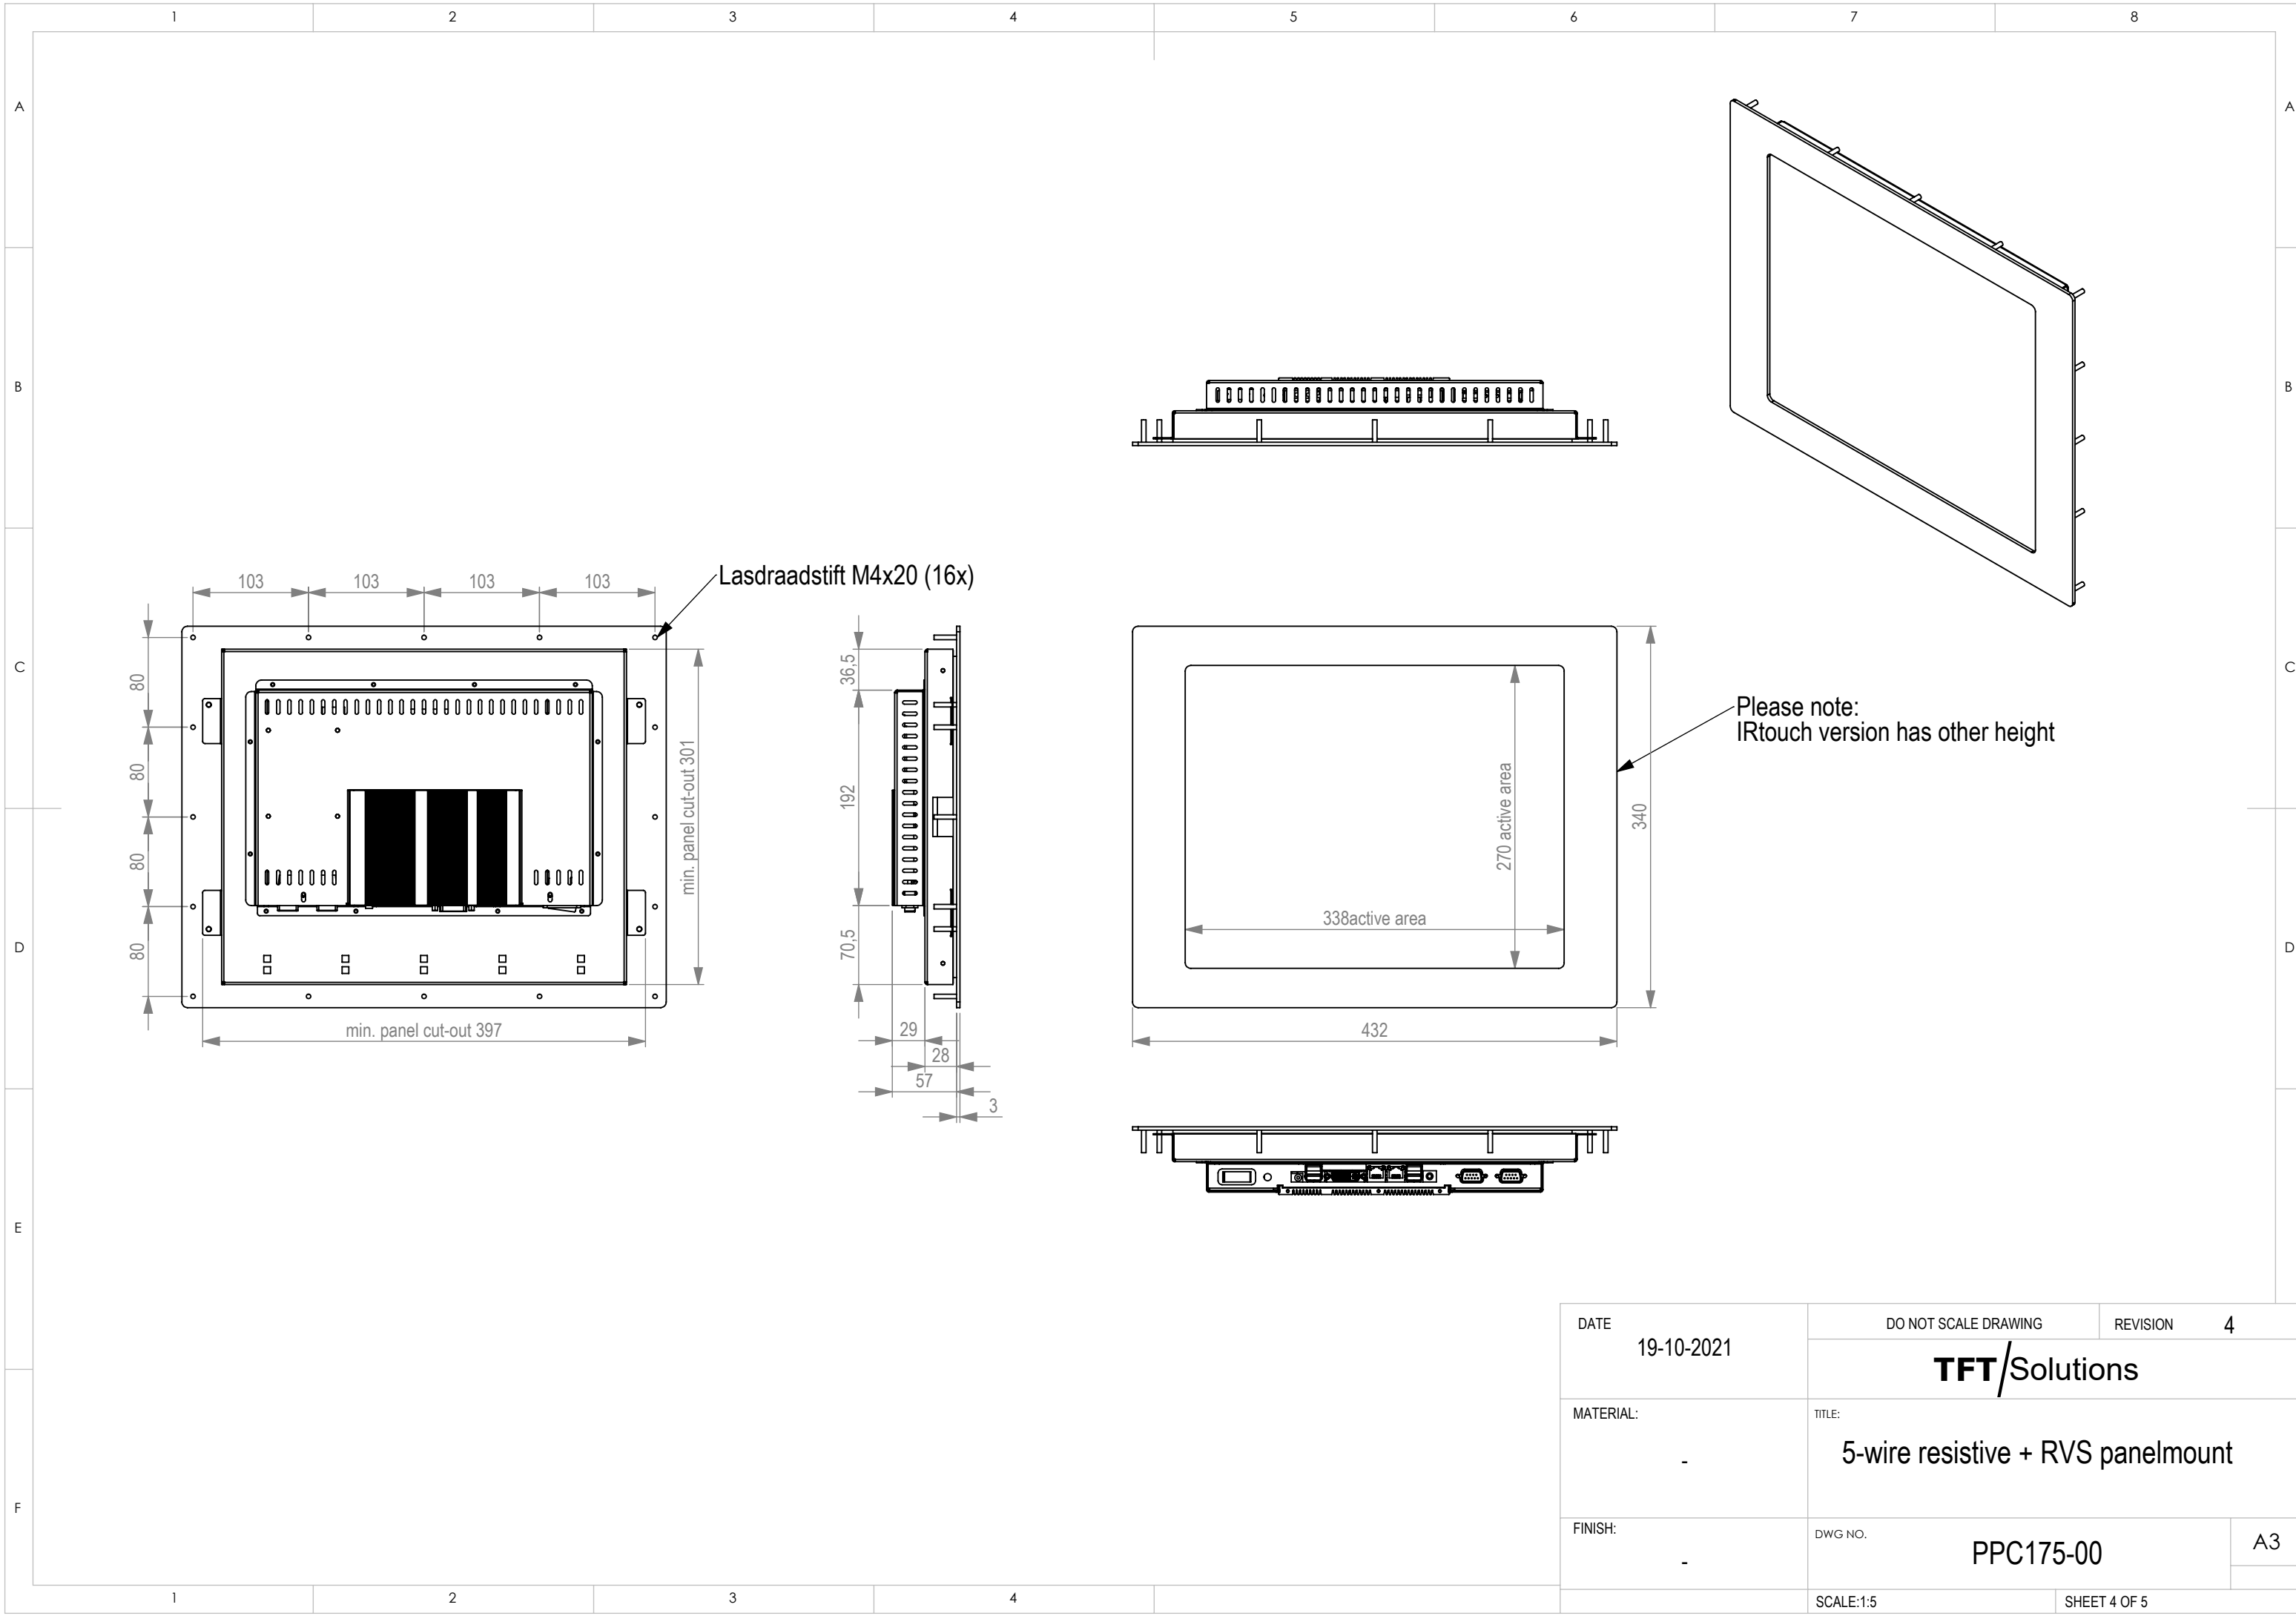

DATE	19-10-2021	DO NOT SCALE DRAWING	REVISION	4
		TFT/Solutions		
MATERIAL:	-	TITLE:	Openframe	
FINISH:	-	DWG NO.	PPC175-00	A3
		SCALE:1:5	SHEET 1 OF 5	

DATE	19-10-2021	DO NOT SCALE DRAWING	REVISION	4
		TFT/Solutions		
MATERIAL:	-	Assembly Resistive openframe		
FINISH:	-	DWG NO.	PPC175-00	A3
		SCALE:1:5	SHEET 2 OF 5	

DATE	19-10-2021	DO NOT SCALE DRAWING	REVISION	4
MATERIAL:	-	TFT/Solutions		
FINISH:	-	IRtouch openframe		
		DWG NO.	PPC175-00	A3
		SCALE:1:5	SHEET 3 OF 5	

Lasdraadstift M4x20 (16x)

Please note:
IRtouch version has other height

DATE	19-10-2021	DO NOT SCALE DRAWING	REVISION	4
		TFT/Solutions		
MATERIAL:	-	TITLE:	5-wire resistive + RVS panelmount	
FINISH:	-	DWG NO.	PPC175-00	A3
		SCALE:1:5	SHEET 4 OF 5	

Lasdraadstift M4x30 (16x)

Please note:
This height is for IRtouch version only

DATE	19-10-2021	DO NOT SCALE DRAWING	REVISION	4
		TFT/Solutions		
MATERIAL:	-	Assembly IRtouch + RVS panelmount		
FINISH:	-	DWG NO.	PPC175-00	A3
		SCALE:1:5	SHEET 5 OF 5	