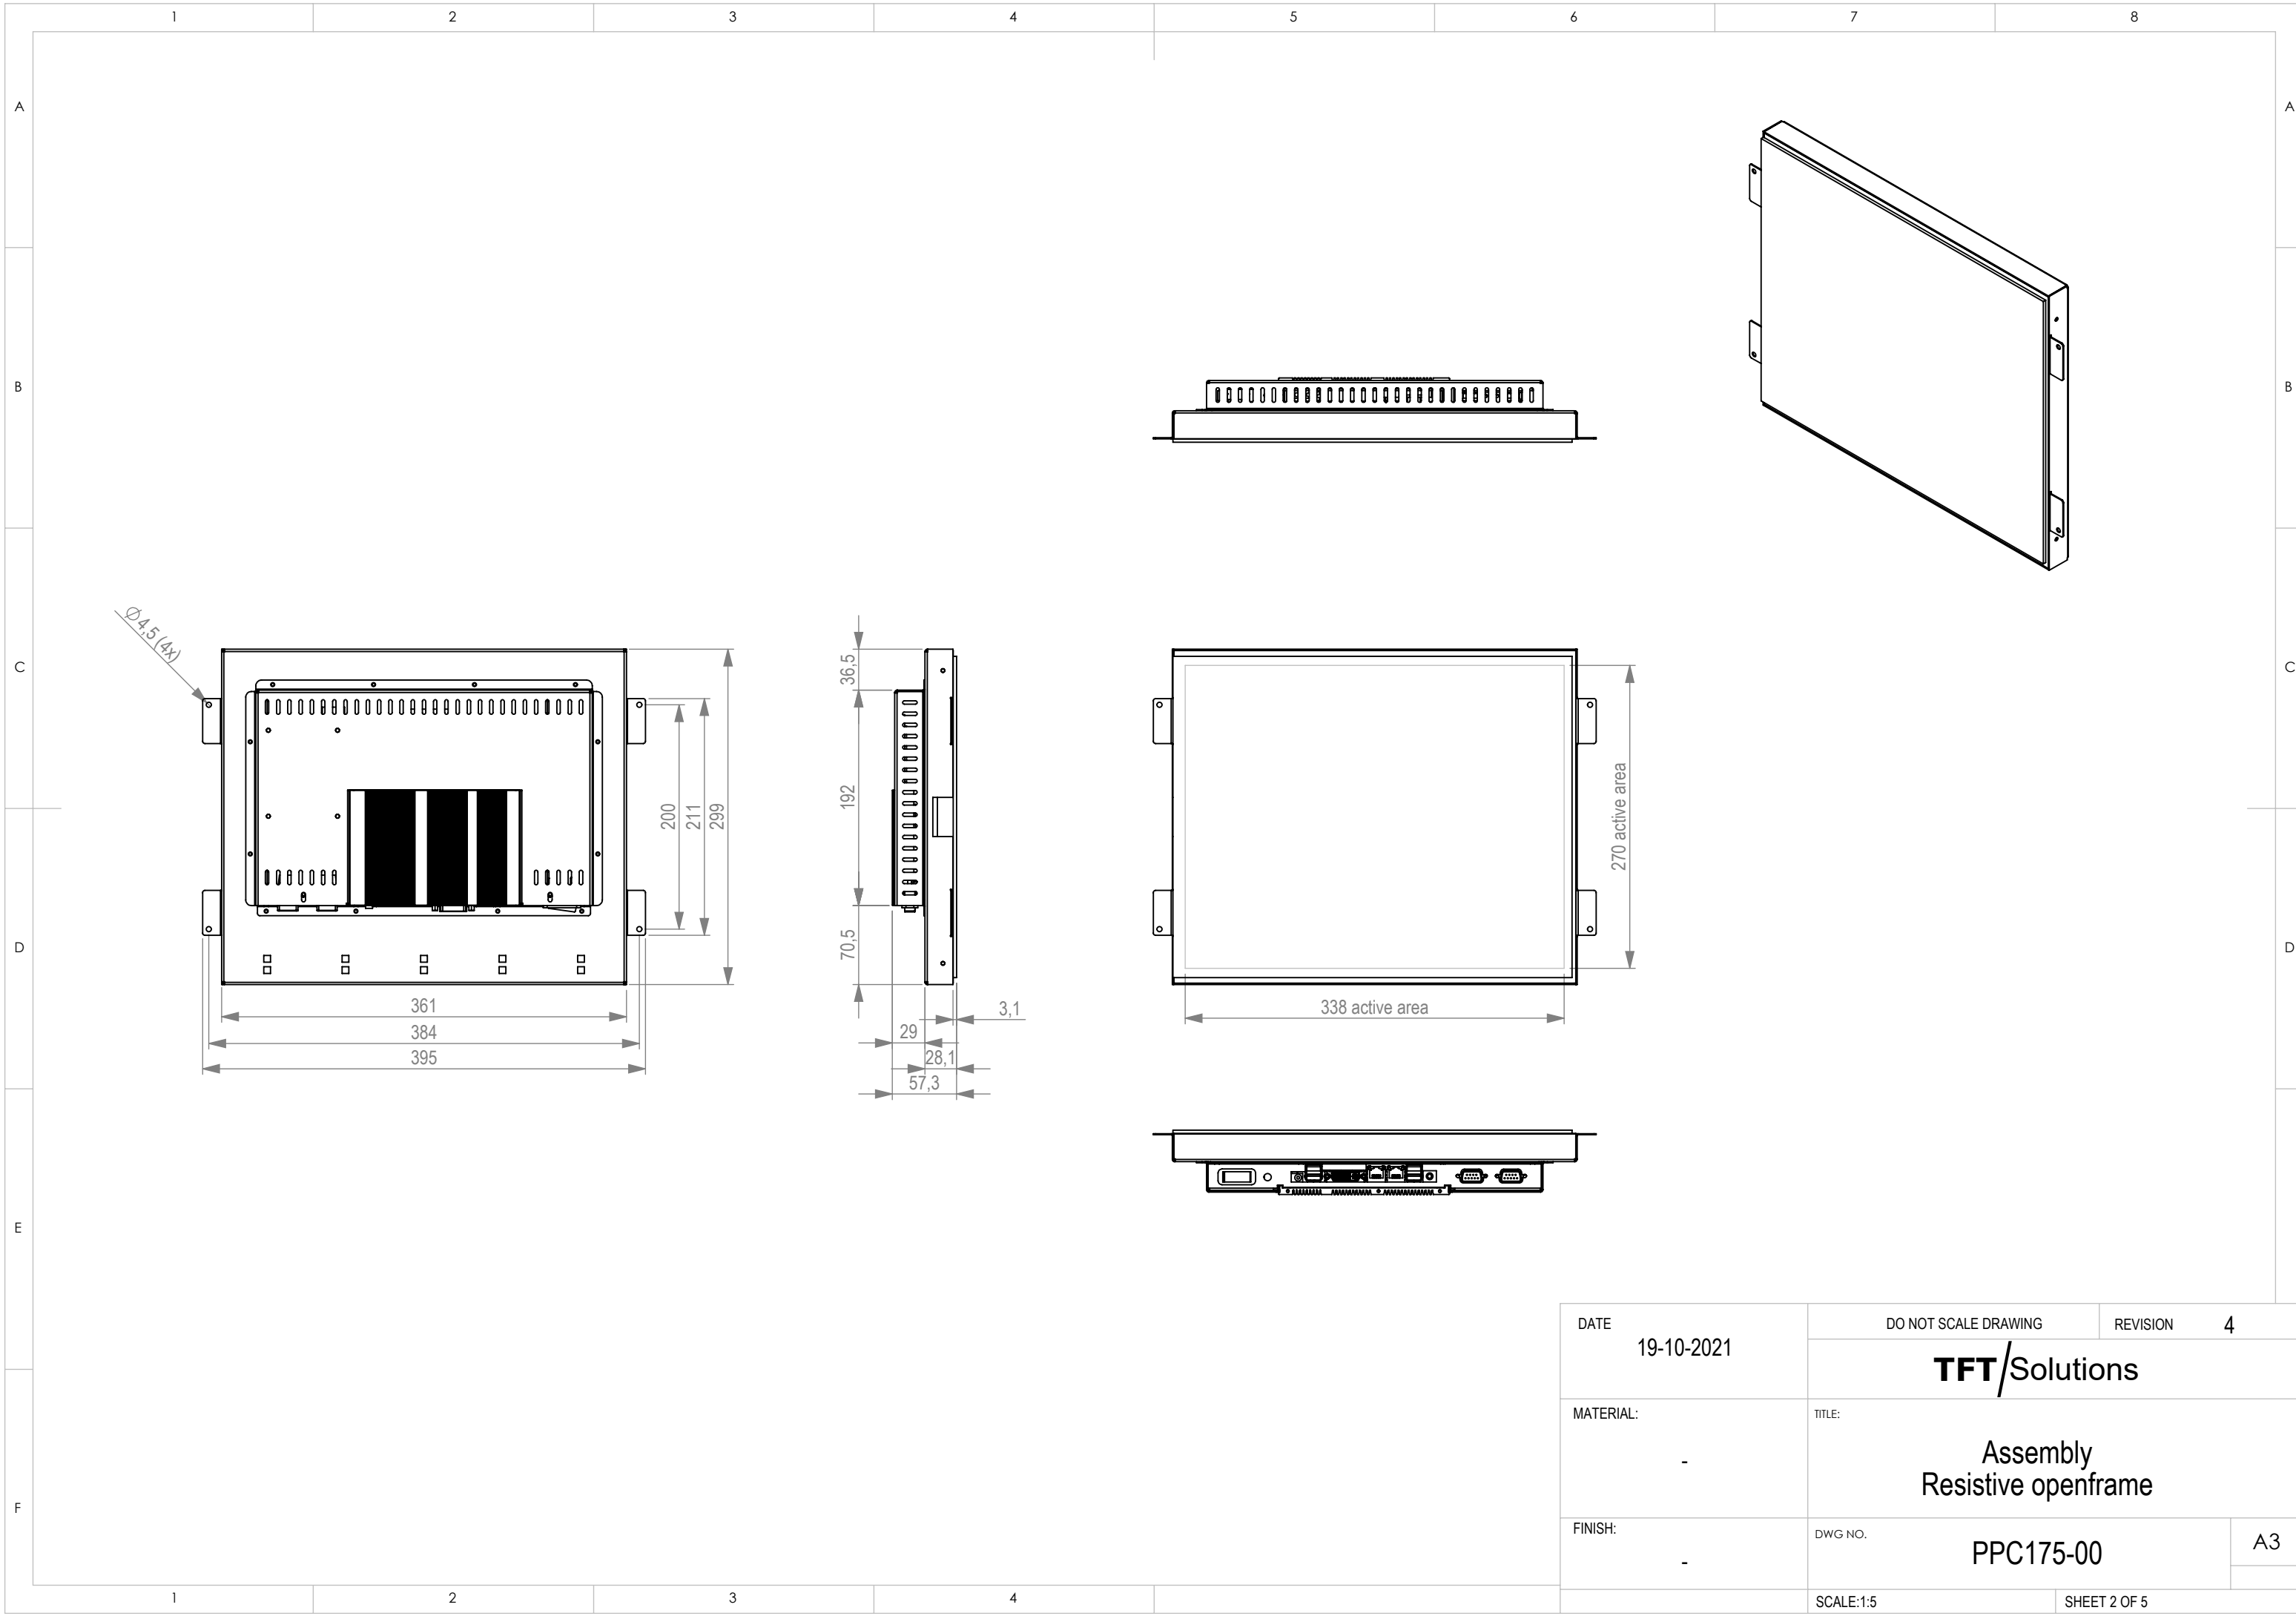

DATE	19-10-2021	DO NOT SCALE DRAWING	REVISION	4
		TFT/Solutions		
MATERIAL:	-	TITLE:	Openframe	
FINISH:	-	DWG NO.	PPC175-00	A3
		SCALE:1:5	SHEET 1 OF 5	

DATE	19-10-2021	DO NOT SCALE DRAWING	REVISION	4
		TFT/Solutions		
MATERIAL:	-	Assembly Resistive openframe		
FINISH:	-	DWG NO.	PPC175-00	A3
		SCALE:1:5	SHEET 2 OF 5	

DATE	19-10-2021	DO NOT SCALE DRAWING	REVISION	4
MATERIAL:	-	TFT/Solutions		
FINISH:	-	IRtouch openframe		
		DWG NO.	PPC175-00	A3
		SCALE:1:5	SHEET 3 OF 5	

Lasdraadstift M4x20 (16x)

Please note:
IRtouch version has other height

DATE	19-10-2021	DO NOT SCALE DRAWING	REVISION	4
		TFT/Solutions		
MATERIAL:	-	TITLE:	5-wire resistive + RVS panelmount	
FINISH:	-	DWG NO.	PPC175-00	A3
		SCALE:1:5	SHEET 4 OF 5	

Lasdraadstift M4x30 (16x)

Please note:
This height is for IRtouch version only

DATE	19-10-2021	DO NOT SCALE DRAWING	REVISION	4
		TFT/Solutions		
MATERIAL:	-	Assembly IRtouch + RVS panelmount		
FINISH:	-	DWG NO.	PPC175-00	A3
		SCALE:1:5	SHEET 5 OF 5	