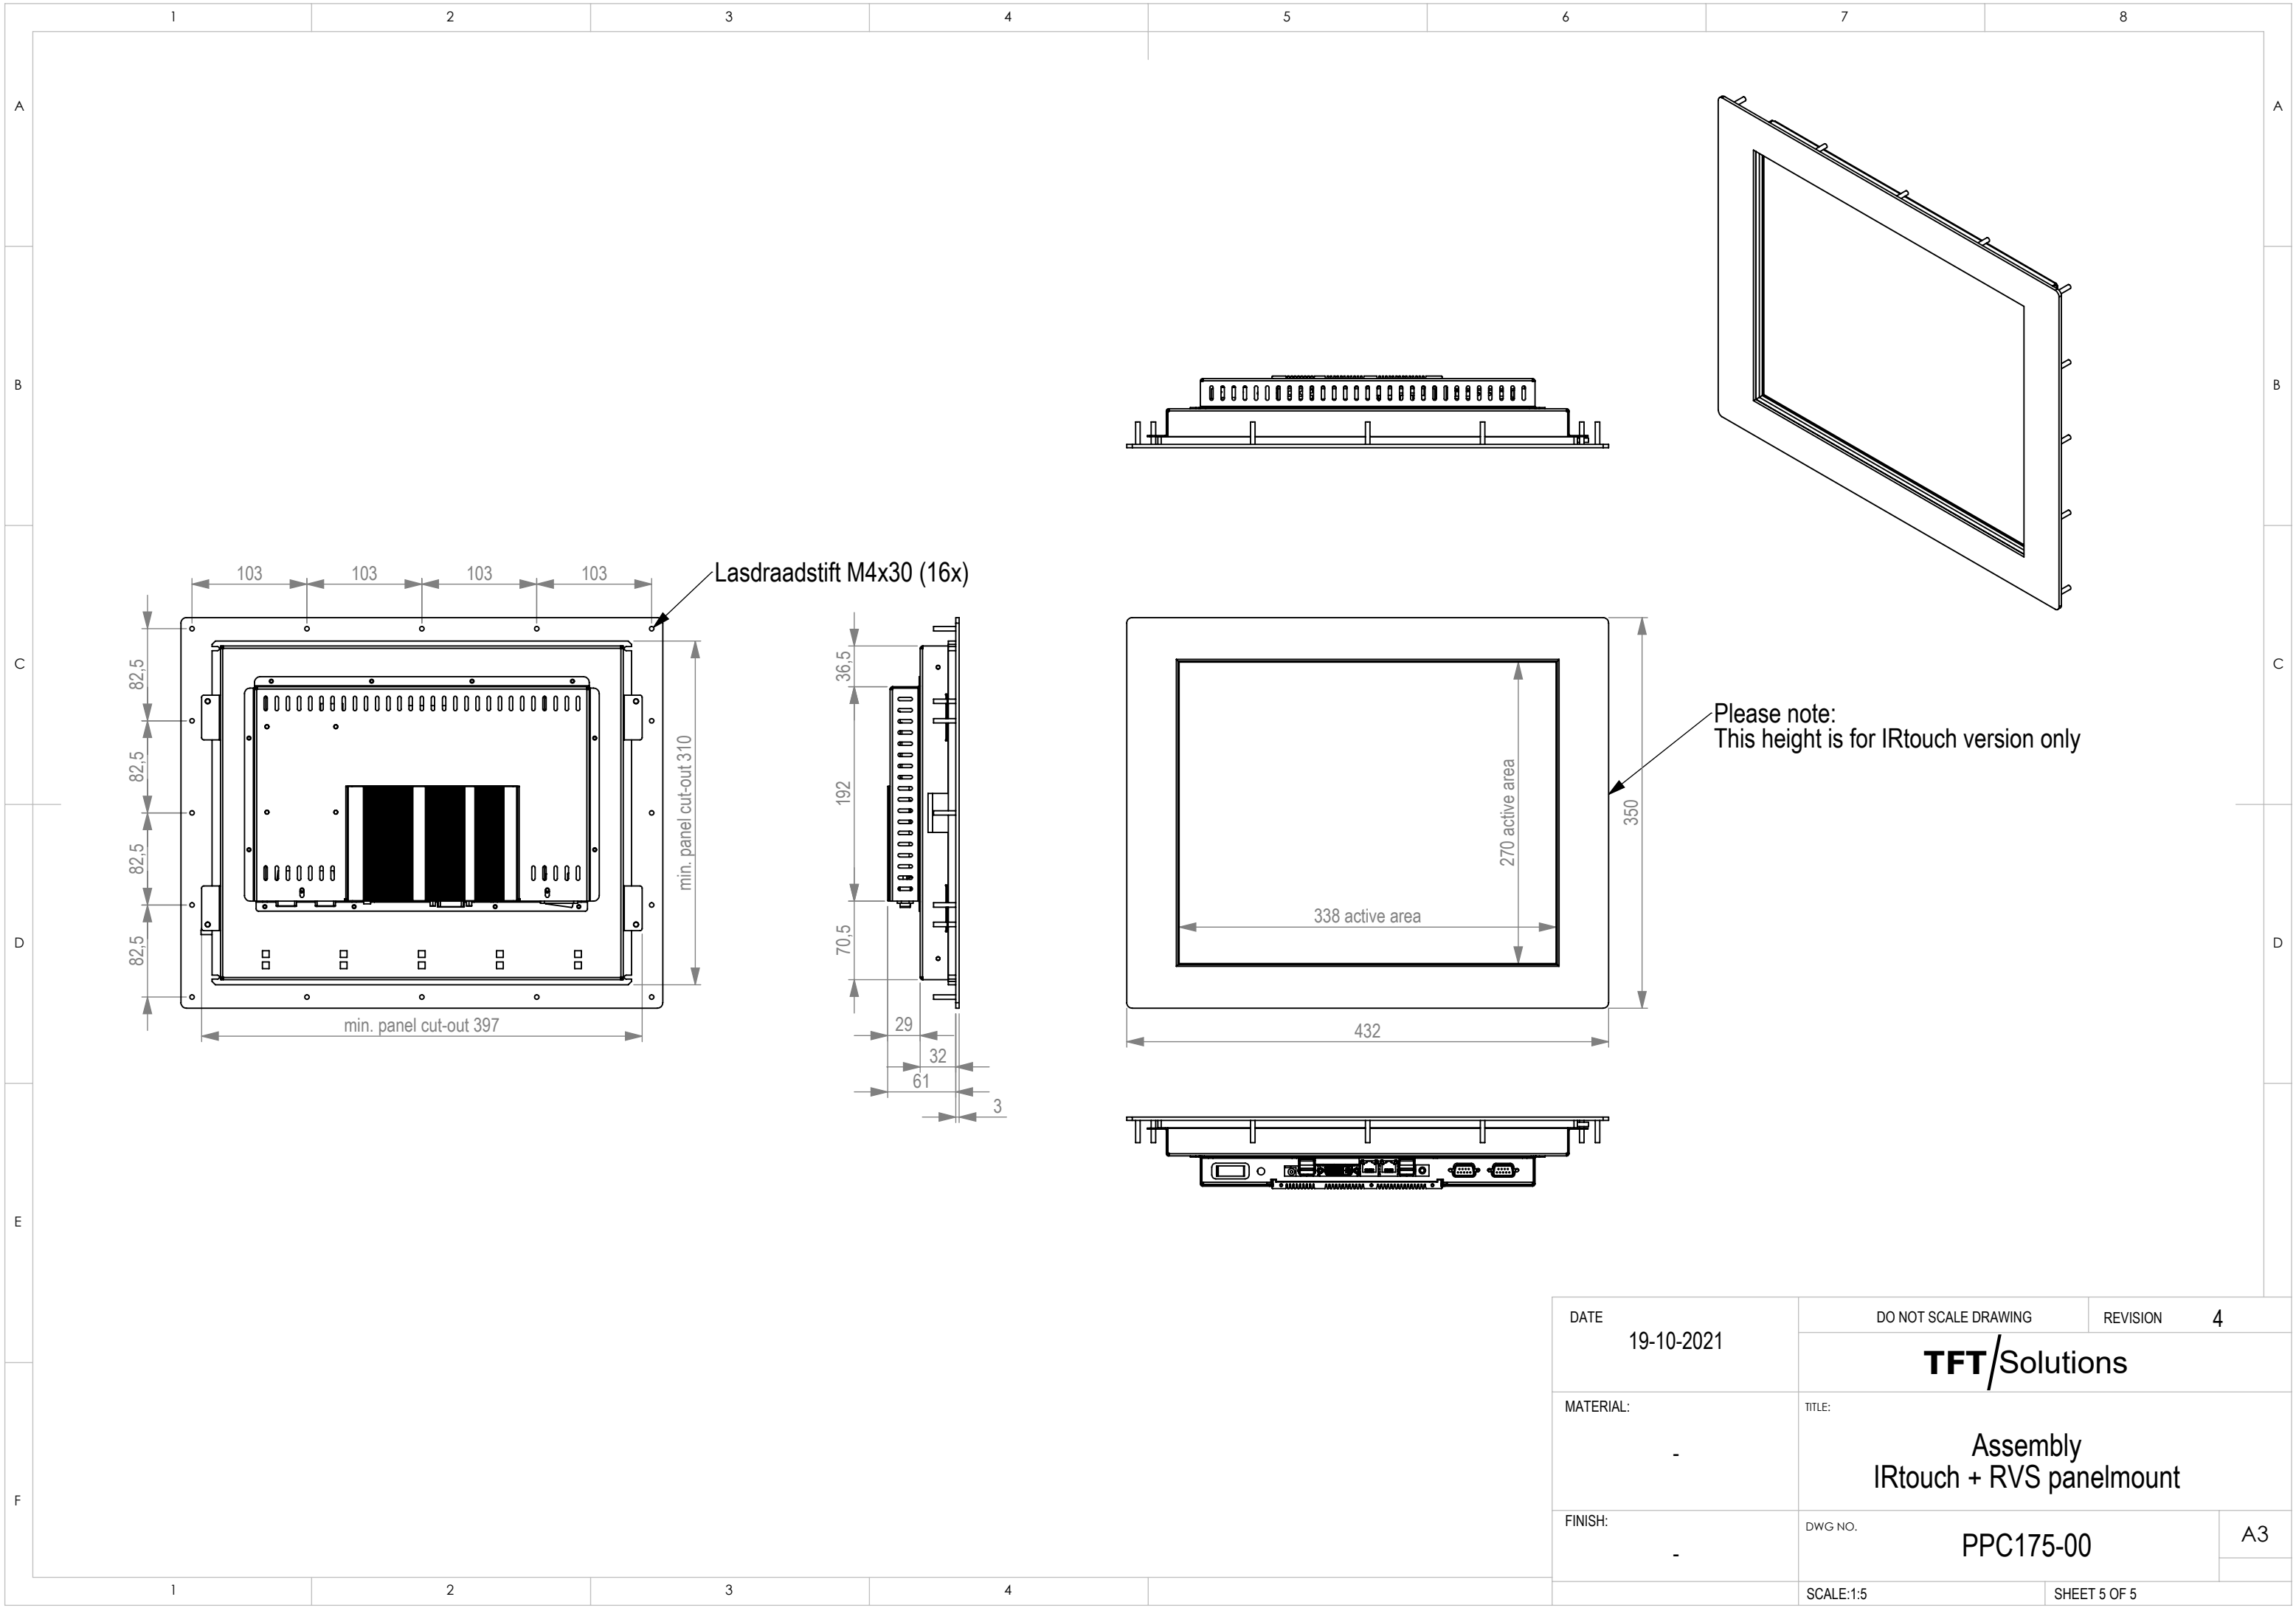

DATE	19-10-2021	DO NOT SCALE DRAWING	REVISION	4
		TFT/Solutions		
MATERIAL:	-	TITLE:	Openframe	
FINISH:	-	DWG NO.	PPC175-00	A3
		SCALE:1:5	SHEET 1 OF 5	

DATE	19-10-2021	DO NOT SCALE DRAWING	REVISION	4
		TFT/Solutions		
MATERIAL:	-	Assembly Resistive openframe		
FINISH:	-	DWG NO.	PPC175-00	A3
		SCALE:1:5	SHEET 2 OF 5	

DATE	19-10-2021	DO NOT SCALE DRAWING	REVISION	4
MATERIAL:	-	TFT/Solutions		
FINISH:	-	IRtouch openframe		
		DWG NO.	PPC175-00	A3
		SCALE:1:5	SHEET 3 OF 5	

Lasdraadstift M4x20 (16x)

Please note:
IRtouch version has other height

DATE	19-10-2021	DO NOT SCALE DRAWING	REVISION	4
		TFT/Solutions		
MATERIAL:	-	TITLE:	5-wire resistive + RVS panelmount	
FINISH:	-	DWG NO.	PPC175-00	A3
		SCALE:1:5	SHEET 4 OF 5	

Lasdraadstift M4x30 (16x)

Please note:
This height is for IRtouch version only

DATE	19-10-2021	DO NOT SCALE DRAWING	REVISION	4
		TFT/Solutions		
MATERIAL:	-	Assembly IRtouch + RVS panelmount		
FINISH:	-	DWG NO.	PPC175-00	A3
		SCALE:1:5	SHEET 5 OF 5	