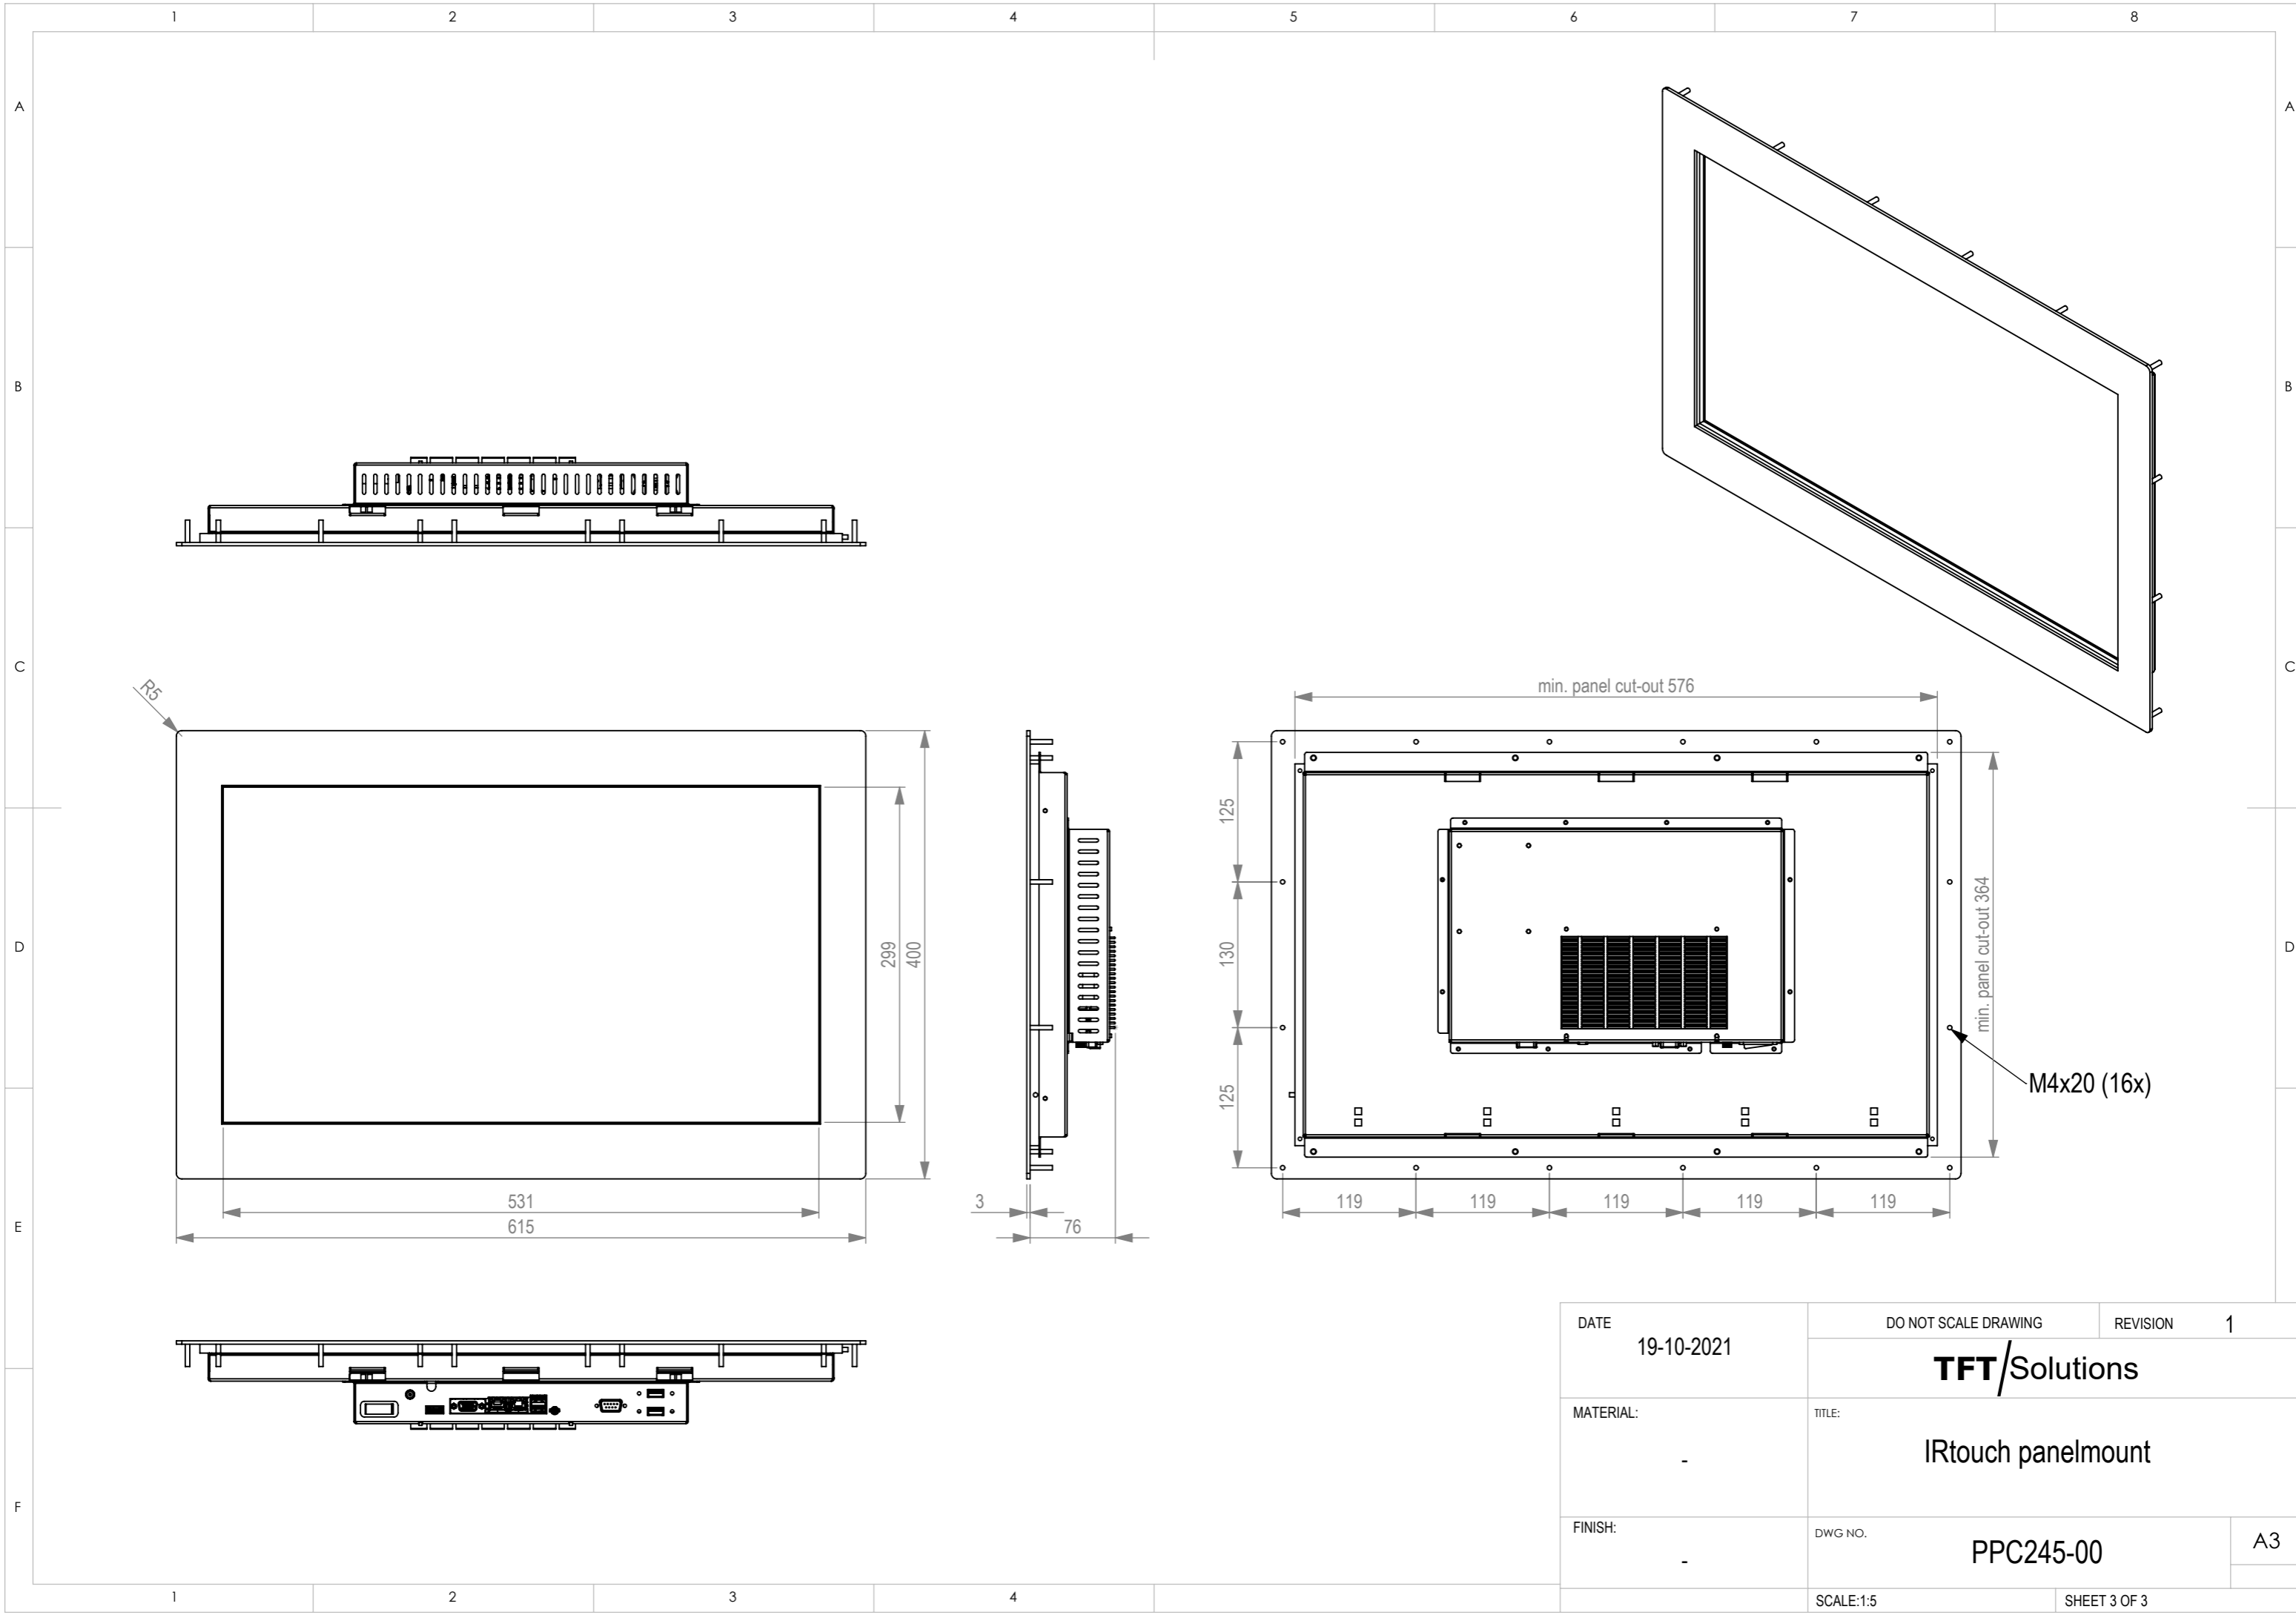

DATE	19-10-2021	DO NOT SCALE DRAWING	REVISION	1
MATERIAL:	-	TFT/Solutions		
FINISH:	-	Openframe		
		DWG NO.	PPC245-00	A3
		SCALE:1:5	SHEET 1 OF 3	

DATE	19-10-2021	DO NOT SCALE DRAWING	REVISION	1
MATERIAL:	-	TFT/Solutions		
FINISH:	-	IRtouch openframe		
		DWG NO.	PPC245-00	A3
		SCALE:1:5	SHEET 2 OF 3	

DATE	19-10-2021	DO NOT SCALE DRAWING	REVISION	1
MATERIAL:	-	TFT/Solutions		
FINISH:	-	IRtouch panelmount		
		DWG NO.	PPC245-00	A3
		SCALE:1:5	SHEET 3 OF 3	