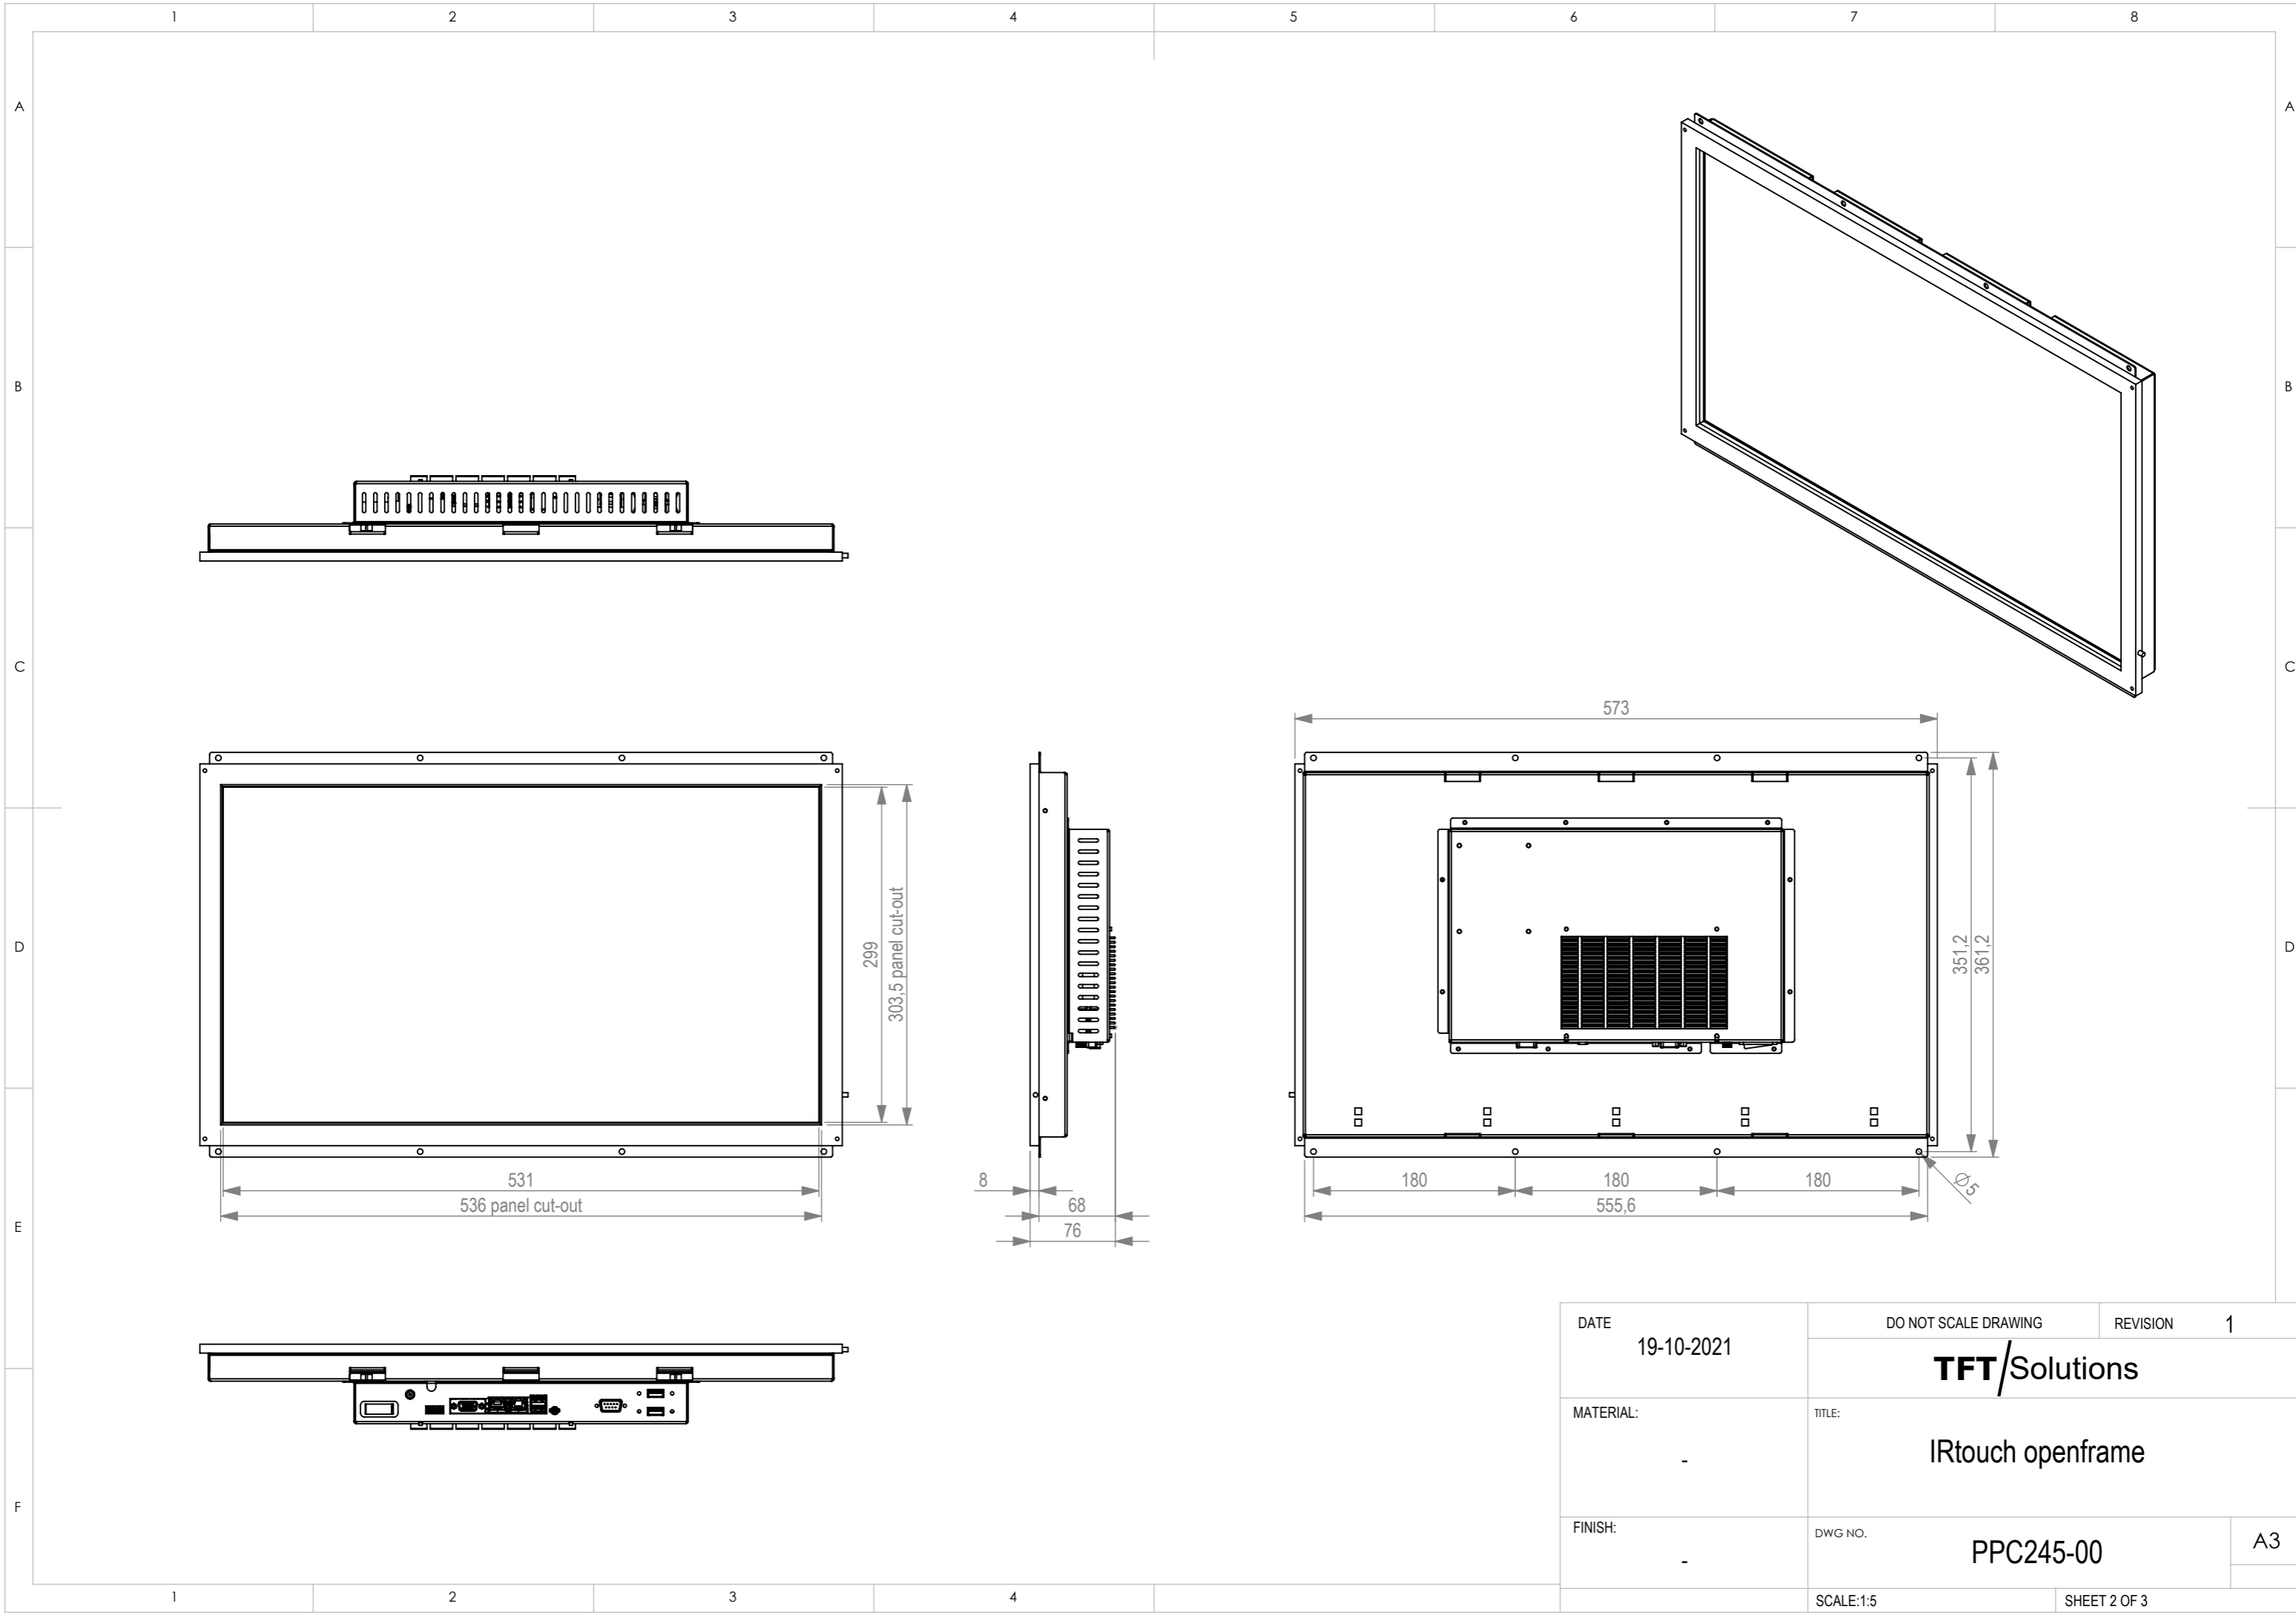

DATE	19-10-2021	DO NOT SCALE DRAWING	REVISION	1
MATERIAL:	-	TFT/Solutions		
FINISH:	-	Openframe		
		DWG NO.	PPC245-00	A3
		SCALE:1:5	SHEET 1 OF 3	

DATE	19-10-2021	DO NOT SCALE DRAWING	REVISION	1
MATERIAL:	-	TFT/Solutions		
FINISH:	-	IRtouch openframe		
		DWG NO.	PPC245-00	A3
		SCALE:1:5	SHEET 2 OF 3	

DATE	19-10-2021	DO NOT SCALE DRAWING	REVISION	1
MATERIAL:	-	TFT/Solutions		
FINISH:	-	IRtouch panelmount		
		DWG NO.	PPC245-00	A3
		SCALE:1:5	SHEET 3 OF 3	