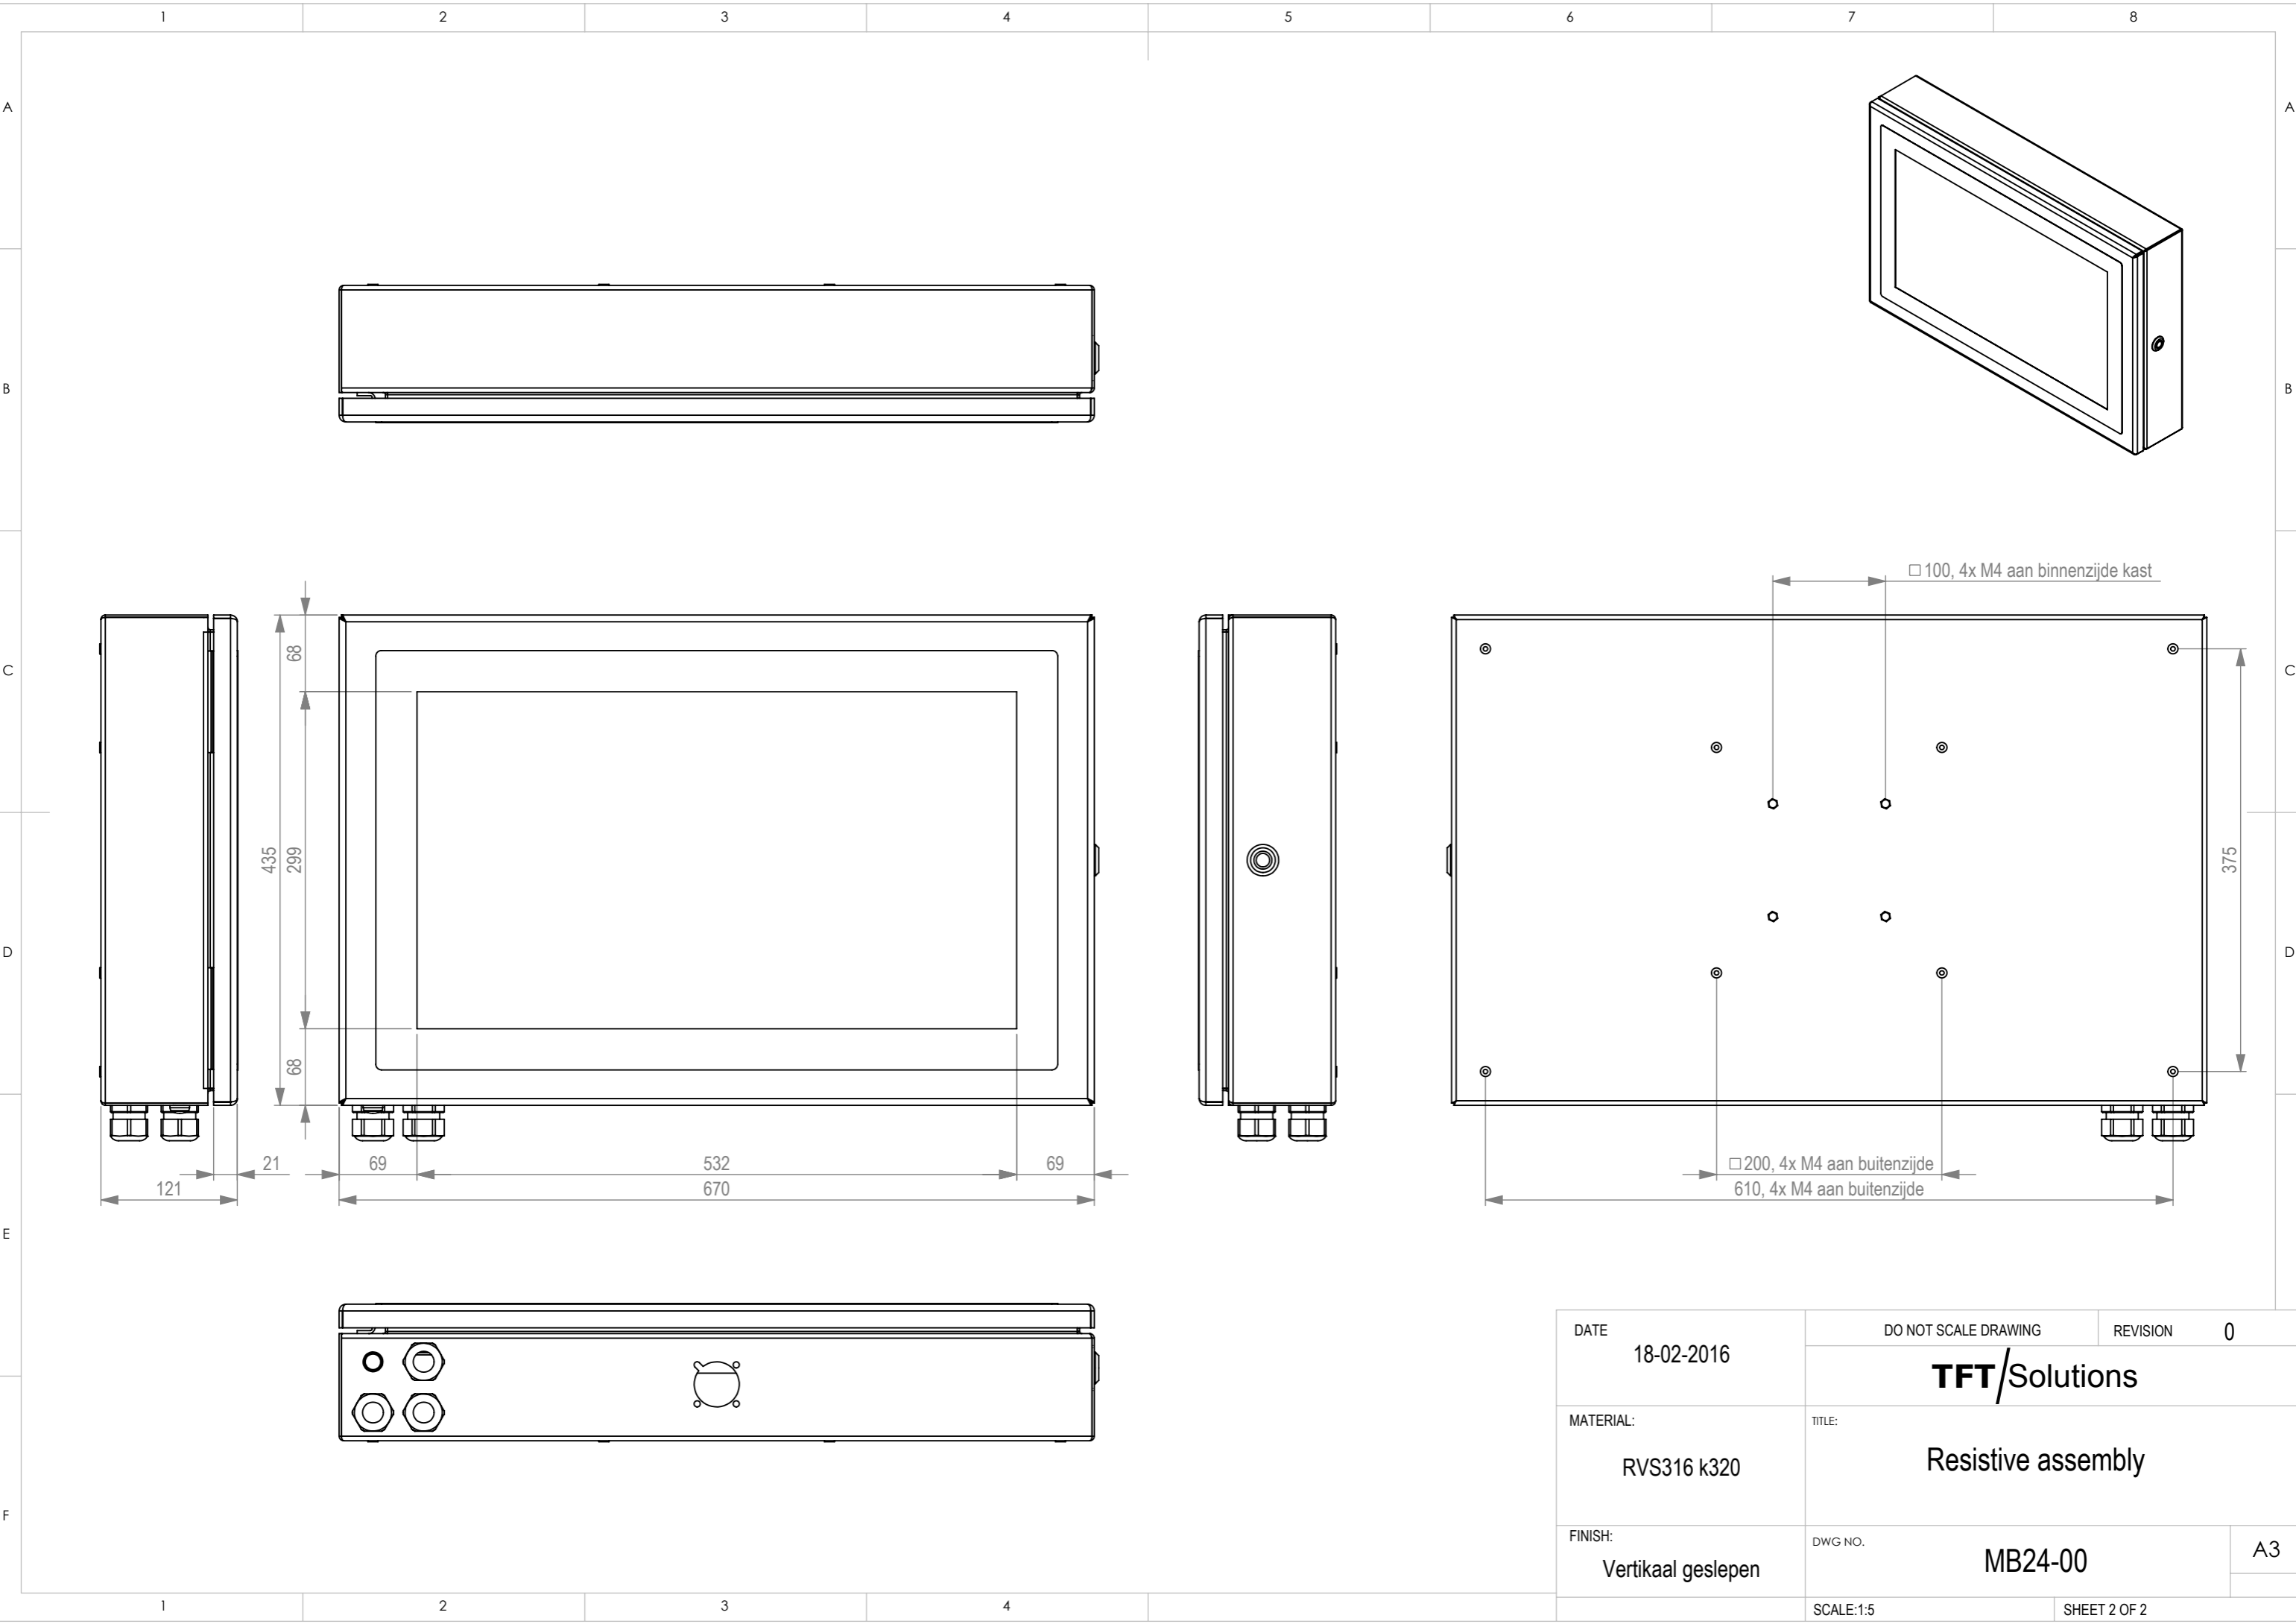

DATE	18-02-2016	DO NOT SCALE DRAWING	REVISION	0
MATERIAL:	RVS316 k320	TFT/Solutions		
FINISH:	Vertikaal geslepen	TITLE:		IRtouch assembly
		DWG NO.	MB24-00	A3
		SCALE:1:5	SHEET 1 OF 2	

DATE	18-02-2016	DO NOT SCALE DRAWING	REVISION	0
		TFT/Solutions		
MATERIAL:	RVS316 k320	TITLE:	Resistive assembly	
FINISH:	Vertikaal geslepen	DWG NO.	MB24-00	A3
		SCALE:1:5	SHEET 2 OF 2	