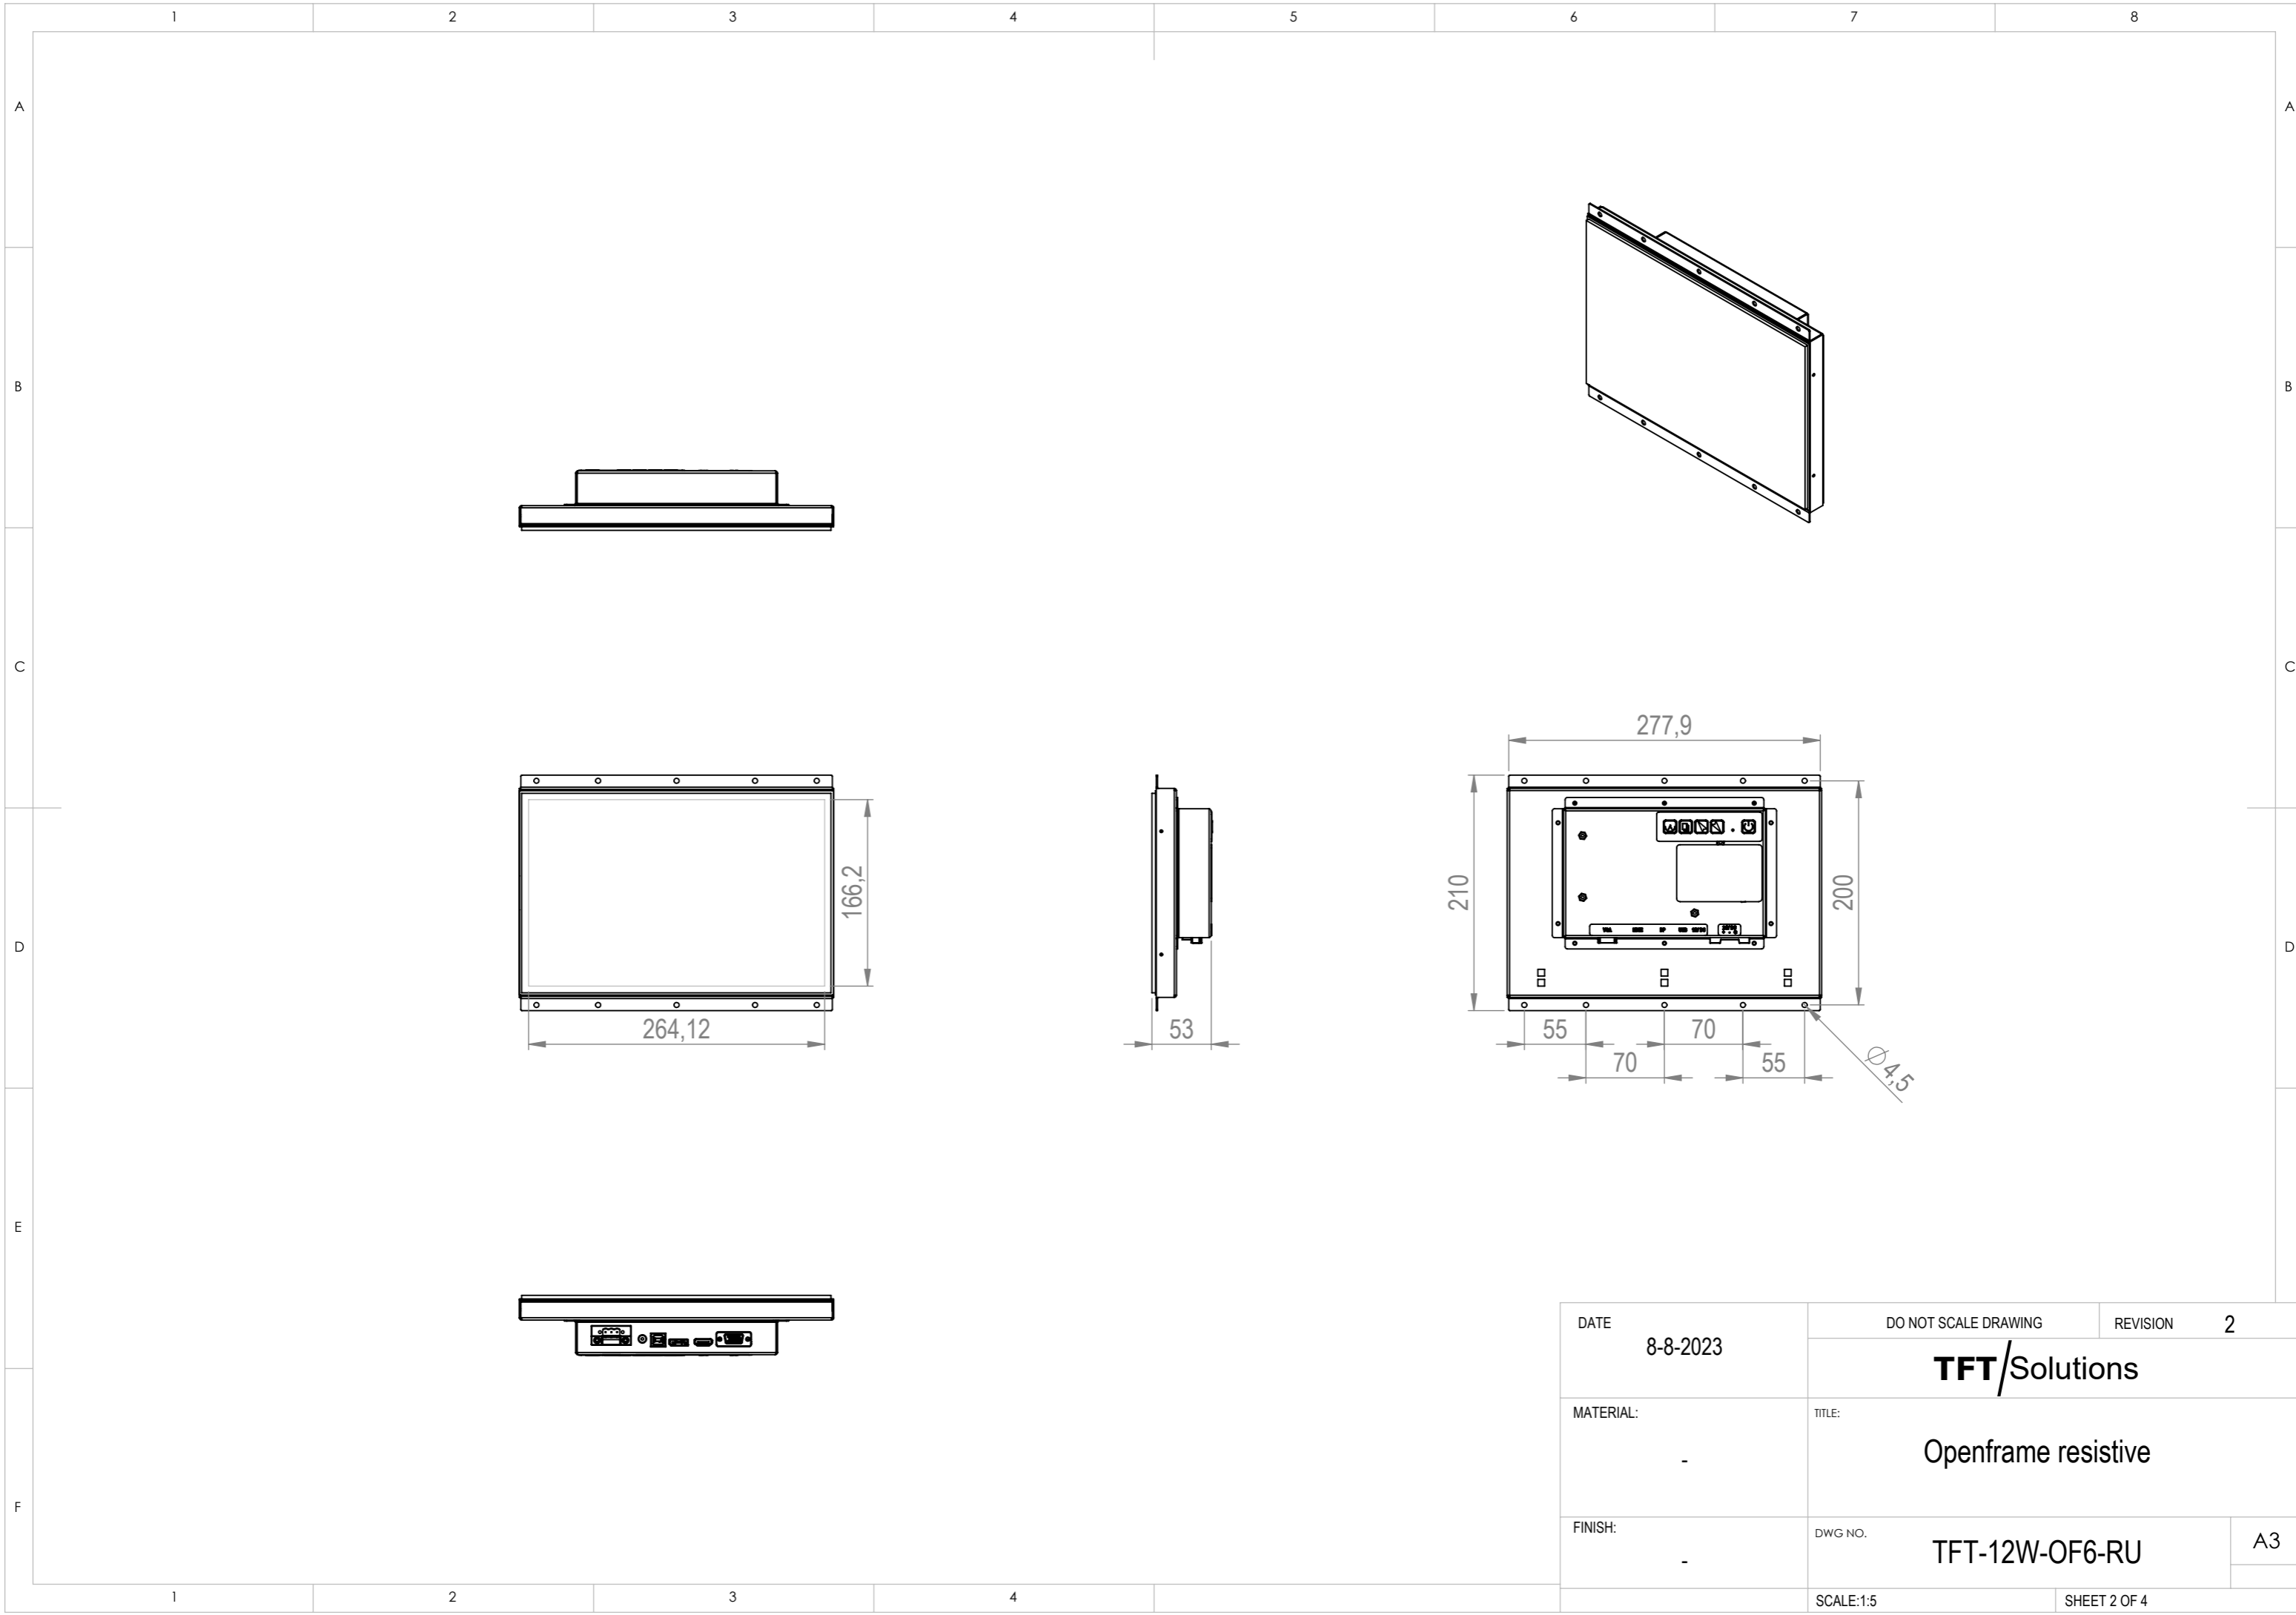

DATE	8-8-2023	DO NOT SCALE DRAWING	REVISION	2
		TFT/Solutions		
MATERIAL:	-	TITLE:	Openframe	
FINISH:	-	DWG NO.	TFT-12W-OF6-00	A3
		SCALE:1:5	SHEET 1 OF 4	

DATE	8-8-2023	DO NOT SCALE DRAWING	REVISION	2
		TFT/Solutions		
MATERIAL:	-	TITLE: Openframe resistive		
FINISH:	-	DWG NO.	TFT-12W-OF6-RU	A3
		SCALE:1:5	SHEET 2 OF 4	

DATE	8-8-2023	DO NOT SCALE DRAWING	REVISION	2
		TFT/Solutions		
MATERIAL:	-	TITLE: Panelmount		
FINISH:	-	DWG NO.	TFT-12W-OF6-00	A3
		SCALE:1:5	SHEET 3 OF 4	

DATE	8-8.2023	DO NOT SCALE DRAWING	REVISION	2
MATERIAL:	-	TFT/Solutions		
FINISH:	-	Panelmount resistive		
		DWG NO.	TFT-12W-OF6-RU	A3
		SCALE:1:5	SHEET 4 OF 4	