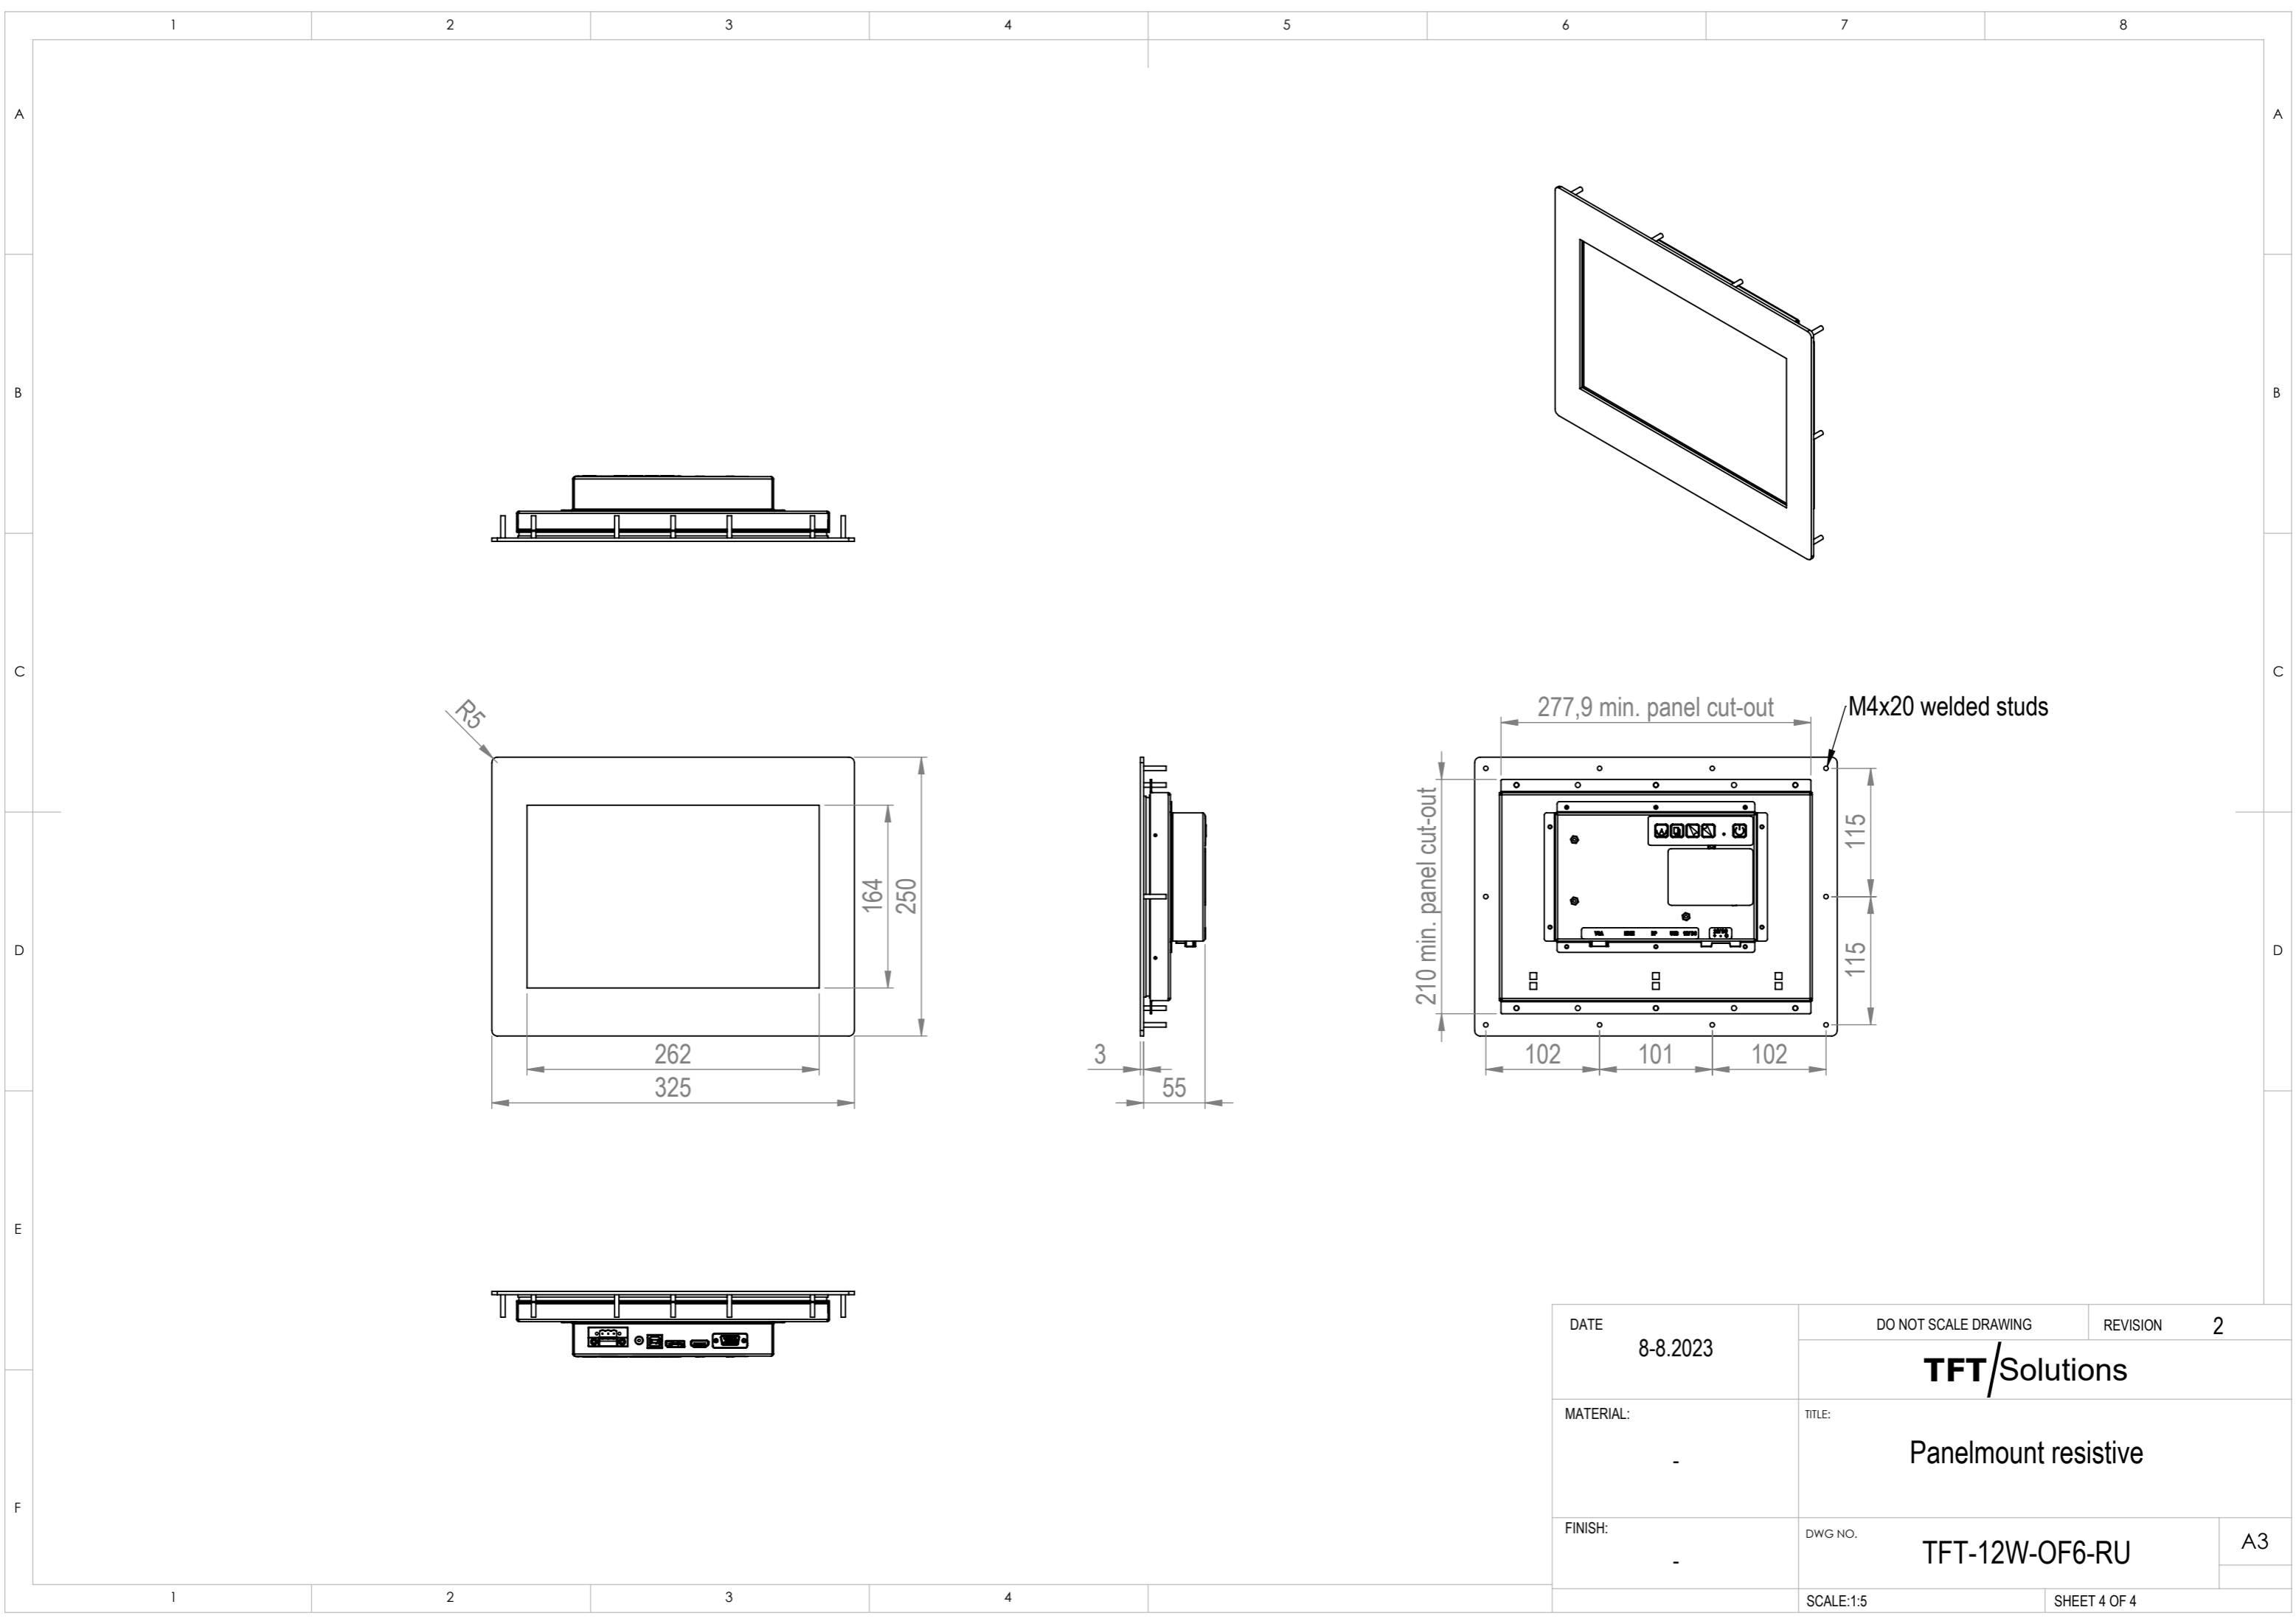

DATE	8-8-2023	DO NOT SCALE DRAWING	REVISION	2
		TFT/Solutions		
MATERIAL:	-	TITLE:	Openframe	
FINISH:	-	DWG NO.	TFT-12W-OF6-00	A3
		SCALE:1:5	SHEET 1 OF 4	

DATE	8-8-2023	DO NOT SCALE DRAWING	REVISION	2
		TFT/Solutions		
MATERIAL:	-	TITLE: Openframe resistive		
FINISH:	-	DWG NO.	TFT-12W-OF6-RU	A3
		SCALE:1:5	SHEET 2 OF 4	

DATE	8-8-2023	DO NOT SCALE DRAWING	REVISION	2
		TFT/Solutions		
MATERIAL:	-	TITLE: Panelmount		
FINISH:	-	DWG NO.	TFT-12W-OF6-00	A3
		SCALE:1:5	SHEET 3 OF 4	

DATE	8-8.2023	DO NOT SCALE DRAWING	REVISION	2
MATERIAL:	-	TFT/Solutions		
FINISH:	-	Panelmount resistive		
		DWG NO.	TFT-12W-OF6-RU	A3
		SCALE:1:5	SHEET 4 OF 4	