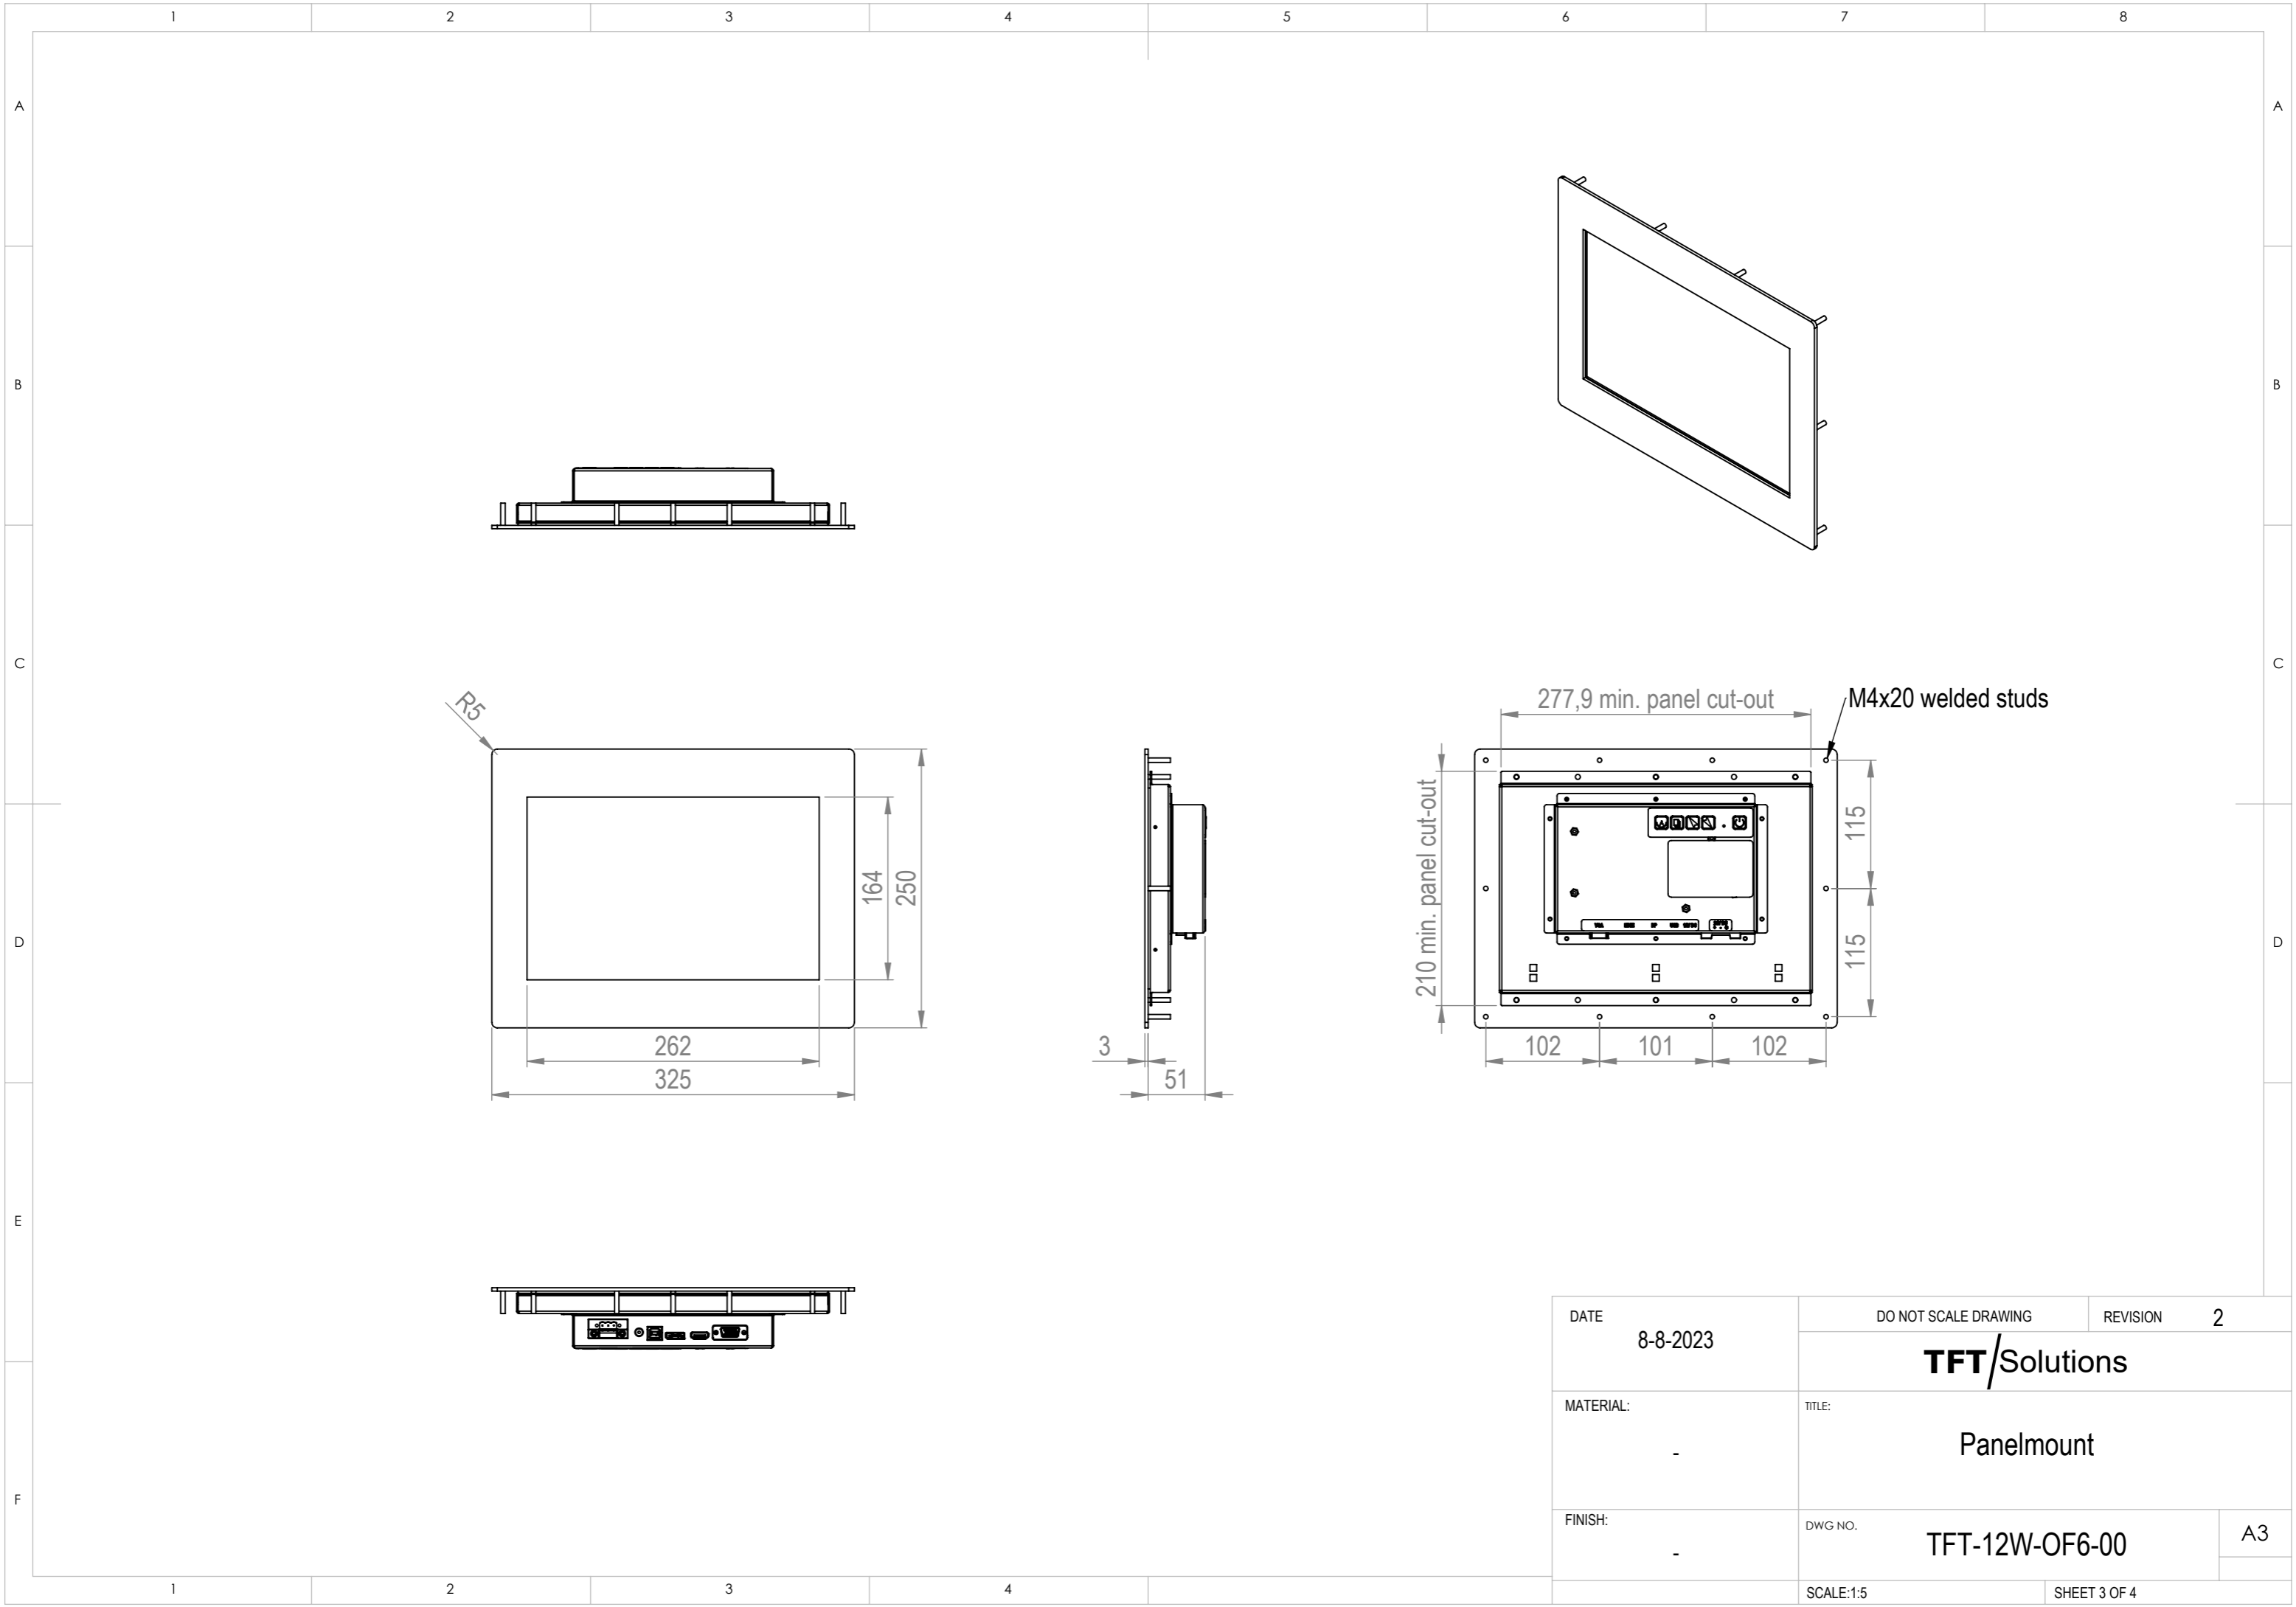

DATE	8-8-2023	DO NOT SCALE DRAWING	REVISION	2
		TFT/Solutions		
MATERIAL:	-	TITLE:	Openframe	
FINISH:	-	DWG NO.	TFT-12W-OF6-00	A3
		SCALE:1:5	SHEET 1 OF 4	

DATE	8-8-2023	DO NOT SCALE DRAWING	REVISION	2
		TFT/Solutions		
MATERIAL:	-	TITLE: Openframe resistive		
FINISH:	-	DWG NO.	TFT-12W-OF6-RU	A3
		SCALE:1:5	SHEET 2 OF 4	

DATE	8-8-2023	DO NOT SCALE DRAWING	REVISION	2
		TFT/Solutions		
MATERIAL:	-	TITLE: Panelmount		
FINISH:	-	DWG NO.	TFT-12W-OF6-00	A3
		SCALE:1:5	SHEET 3 OF 4	

DATE	8-8.2023	DO NOT SCALE DRAWING	REVISION	2
MATERIAL:	-	TFT/Solutions		
FINISH:	-	Panelmount resistive		
		DWG NO.	TFT-12W-OF6-RU	A3
		SCALE:1:5	SHEET 4 OF 4	