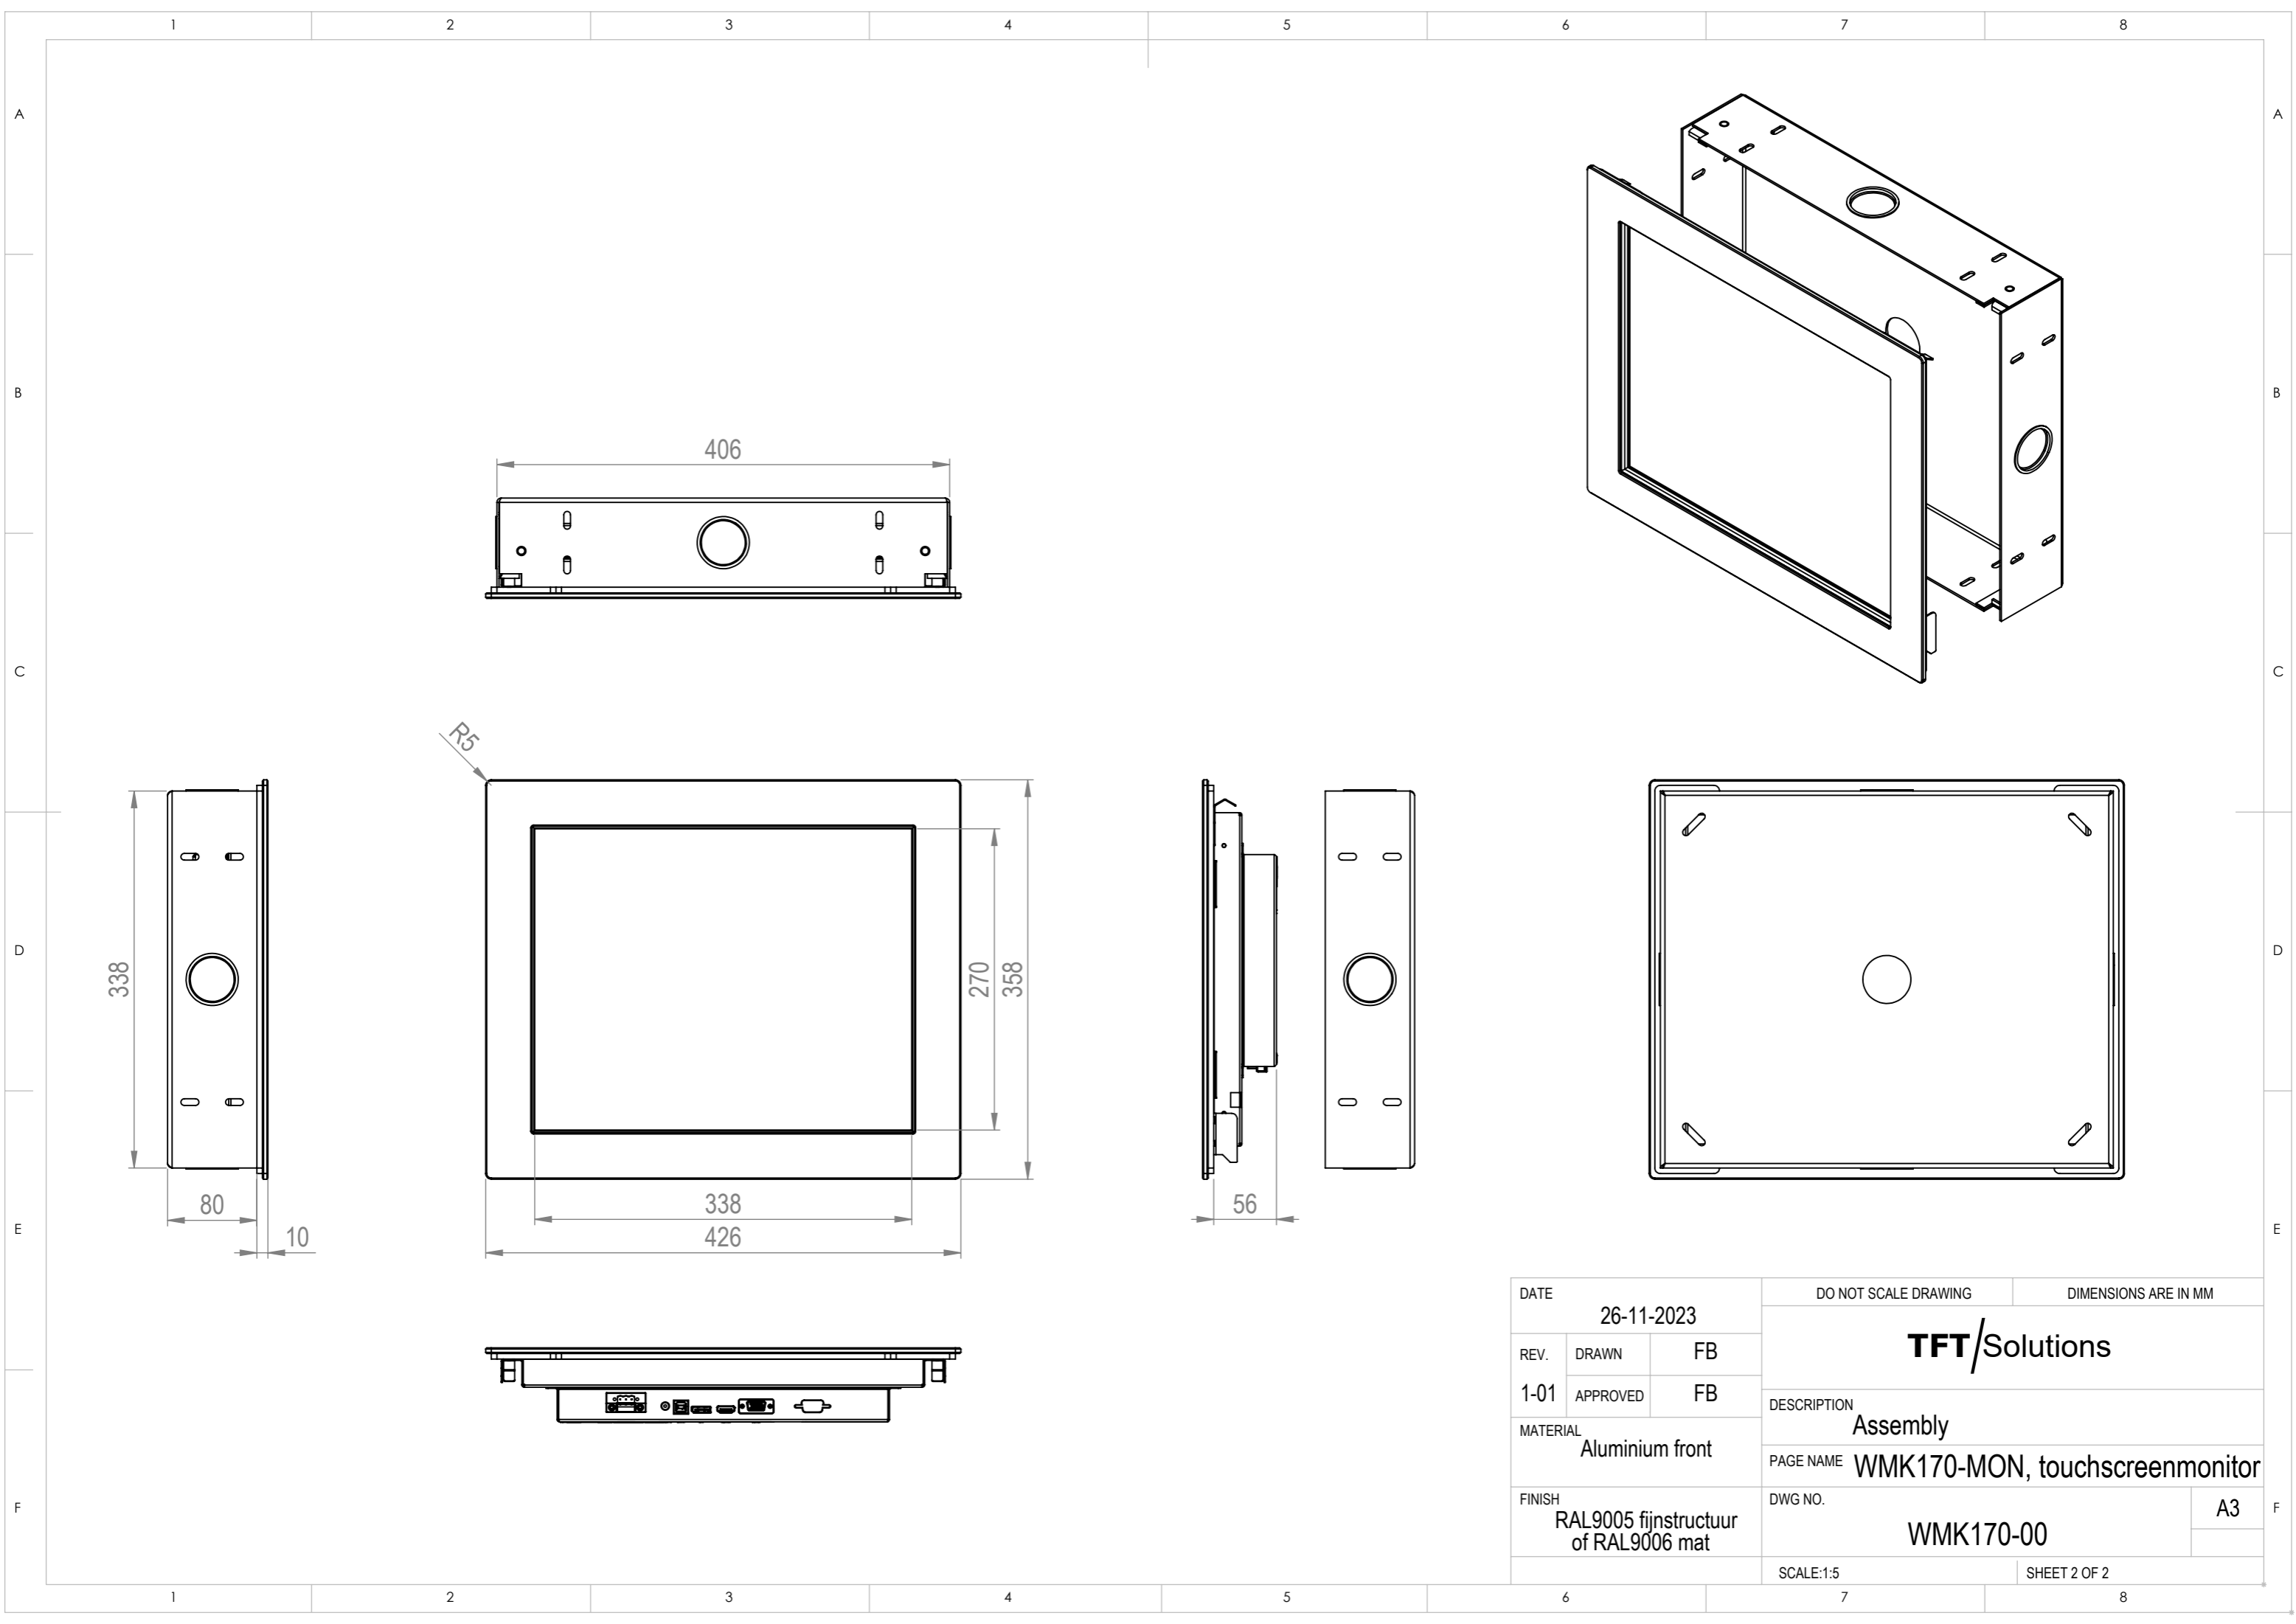

DATE		26-11-2023		DO NOT SCALE DRAWING		DIMENSIONS ARE IN MM	
REV.	DRAWN	FB		TFT/Solutions			
1-01	APPROVED	FB					
MATERIAL				DESCRIPTION			
Aluminium front				Assembly			
FINISH				PAGE NAME			
RAL9005 fijnstructuur of RAL9006 mat				WMK170-C4, Celeron J6412			
				DWG NO.		A3	
				SCALE:1:5		SHEET 1 OF 2	

DATE		26-11-2023		DO NOT SCALE DRAWING		DIMENSIONS ARE IN MM	
REV.	DRAWN	FB		TFT/Solutions			
1-01	APPROVED	FB					
MATERIAL		Aluminium front		DESCRIPTION Assembly			
FINISH		RAL9005 fijnstructuur of RAL9006 mat		PAGE NAME WMK170-MON, touchscreenmonitor			
				DWG NO. WMK170-00		A3	
				SCALE:1:5		SHEET 2 OF 2	