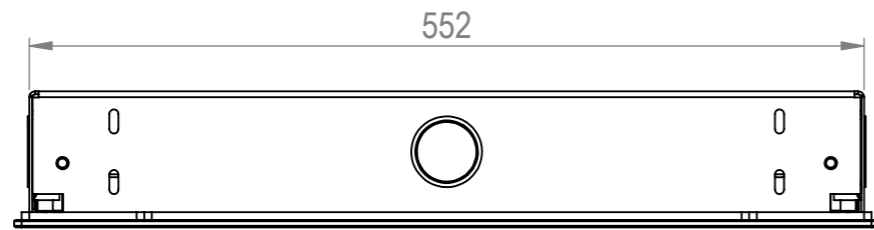

DATE		26-11-2023		DO NOT SCALE DRAWING		DIMENSIONS ARE IN MM	
REV.	DRAWN	FB		TFT/Solutions			
1	APPROVED	FB					
MATERIAL				DESCRIPTION			
Aluminium front				Assembly			
FINISH				PAGE NAME			
RAL9005 fijnstructuur of RAL9006 mat				WMK215-C4, Celeron J6412			
				DWG NO.		A3	
				SCALE:1:5		SHEET 1 OF 2	

DATE		26-11-2023		DO NOT SCALE DRAWING		DIMENSIONS ARE IN MM	
REV.	DRAWN	FB		TFT/Solutions			
1	APPROVED	FB					
MATERIAL				DESCRIPTION			
Aluminium front				Assembly			
FINISH				PAGE NAME			
RAL9005 fijnstructuur of RAL9006 mat				WMK215-MON, touchscreenmonitor			
				DWG NO.		A3	
				SCALE:1:5		SHEET 2 OF 2	
				WMK215-00			