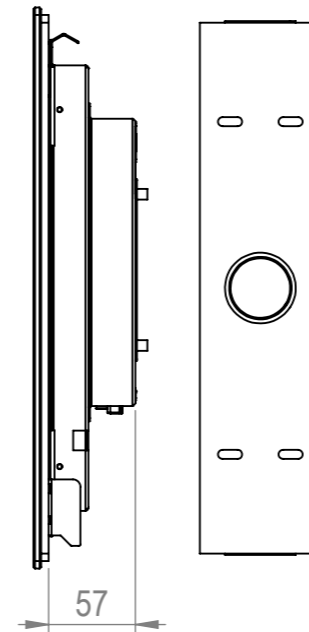

DATE		26-11-2023		DO NOT SCALE DRAWING		DIMENSIONS ARE IN MM	
REV.	DRAWN	FB		TFT/Solutions			
1	APPROVED	FB					
MATERIAL				DESCRIPTION			
Aluminium front				Assembly			
FINISH				PAGE NAME			
RAL9005 fijnstructuur of RAL9006 mat				WMK215-C4, Celeron J6412			
				DWG NO.		A3	
				SCALE:1:5		SHEET 1 OF 2	

DATE		26-11-2023		DO NOT SCALE DRAWING		DIMENSIONS ARE IN MM	
REV.	DRAWN	FB		TFT/Solutions			
1	APPROVED	FB					
MATERIAL				DESCRIPTION			
Aluminium front				Assembly			
FINISH				PAGE NAME			
RAL9005 fijnstructuur of RAL9006 mat				WMK215-MON, touchscreenmonitor			
				DWG NO.		A3	
				SCALE:1:5		SHEET 2 OF 2	
				WMK215-00			