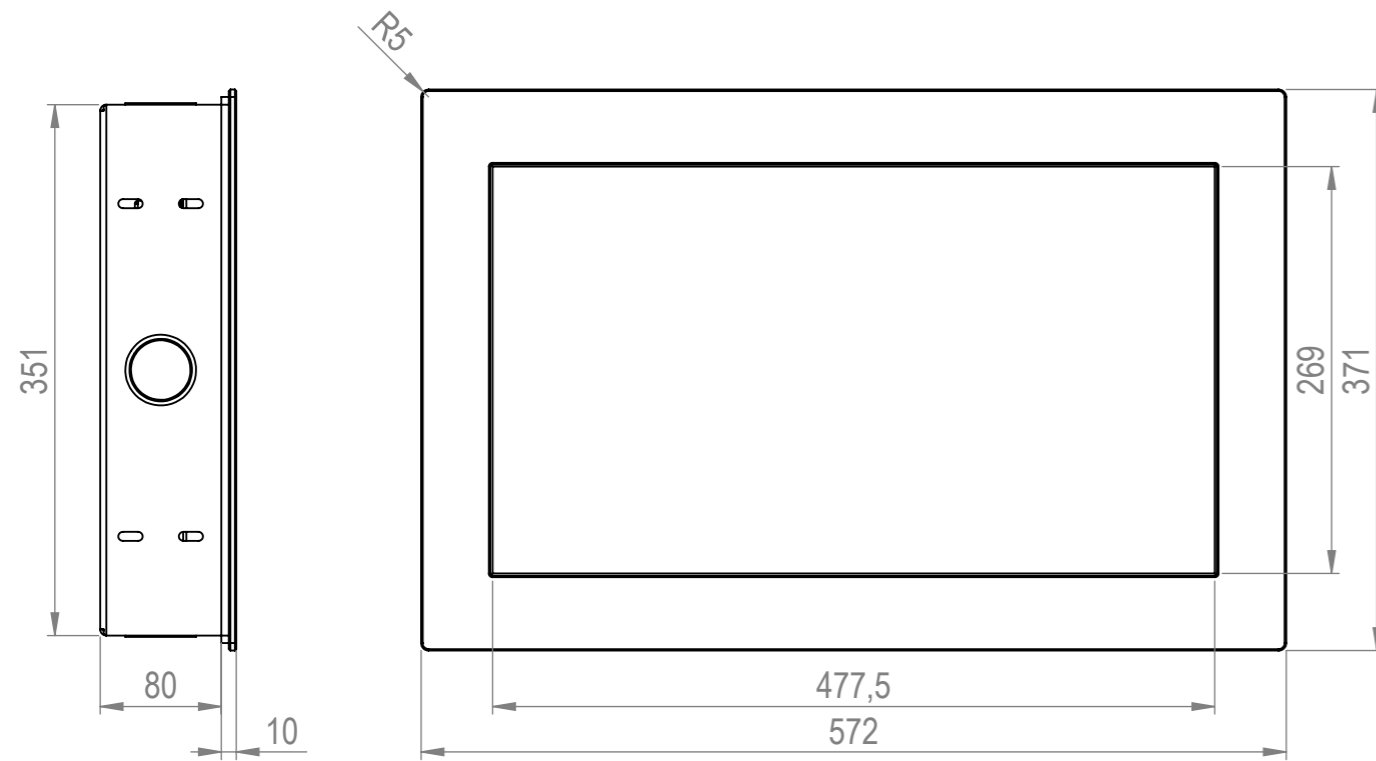

DATE		26-11-2023		DO NOT SCALE DRAWING		DIMENSIONS ARE IN MM	
REV.	DRAWN	FB		TFT/Solutions			
1	APPROVED	FB					
MATERIAL				DESCRIPTION			
Aluminium front				Assembly			
FINISH				PAGE NAME			
RAL9005 fijnstructuur of RAL9006 mat				WMK215-C4, Celeron J6412			
				DWG NO.		A3	
				SCALE:1:5		SHEET 1 OF 2	

DATE		26-11-2023		DO NOT SCALE DRAWING		DIMENSIONS ARE IN MM	
REV.	DRAWN	FB		TFT/Solutions			
1	APPROVED	FB					
MATERIAL				DESCRIPTION			
Aluminium front				Assembly			
FINISH				PAGE NAME			
RAL9005 fijnstructuur of RAL9006 mat				WMK215-MON, touchscreenmonitor			
				DWG NO.		A3	
				SCALE:1:5		SHEET 2 OF 2	
				WMK215-00			