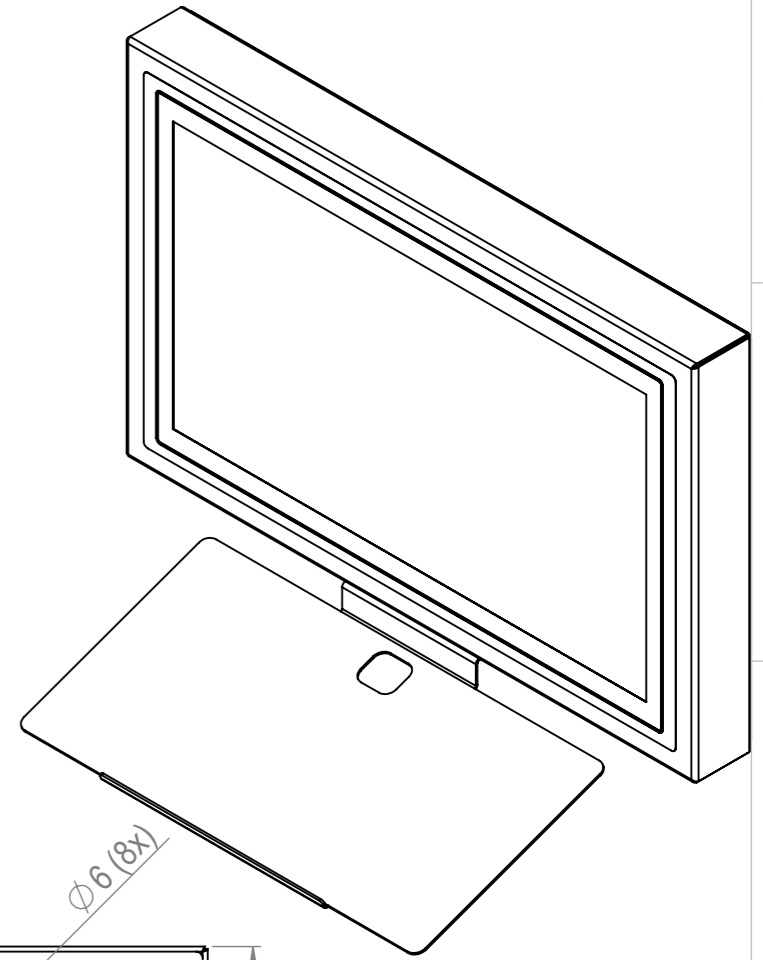

ITEM NO.	PART NUMBER	QTY.
8	WM04-00 Wallmount	1
9	MB-KBPL-05 Keyboardplateau fullsize	1

DATE		17-4-2024		DO NOT SCALE DRAWING		DIMENSIONS ARE IN MM	
REV.	DRAWN	AdJ		TFT/Solutions			
1-05	APPROVED	AdJ					
MATERIAL		SS316 housing		DESCRIPTION			
FINISH		Brushed		PAGE NAME		L240 Accessories	
				DWG NO.		L240-00	
				SCALE:1:6		SHEET 3 OF 3	
						A3