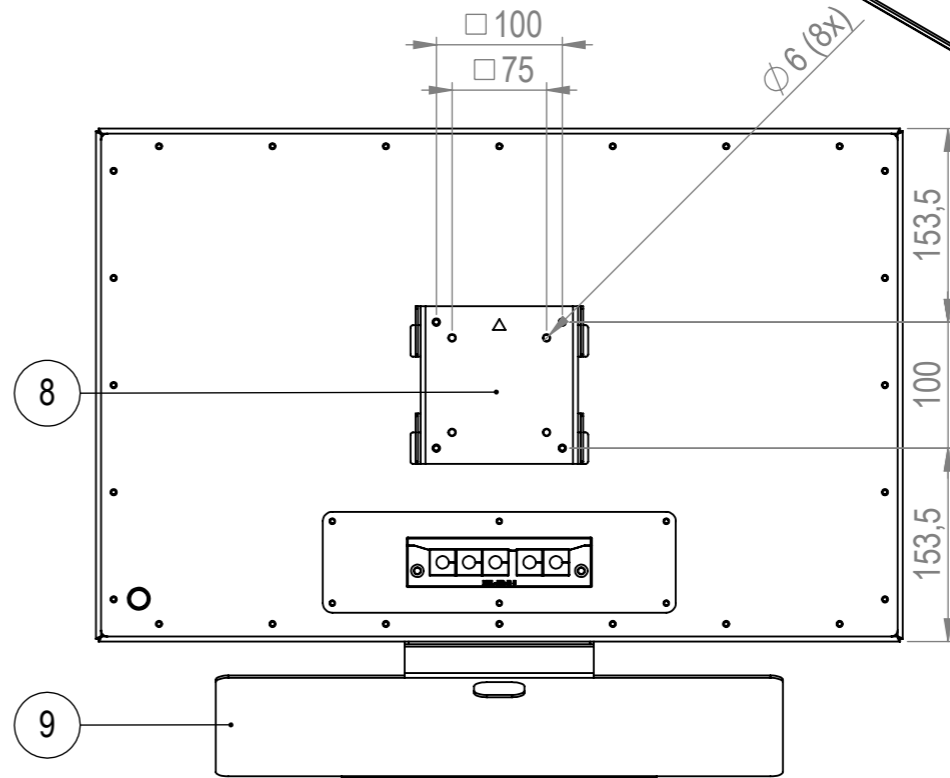

DATE		17-4-2024		DO NOT SCALE DRAWING		DIMENSIONS ARE IN MM	
REV.	DRAWN	AdJ		TFT/Solutions			
1-05	APPROVED	AdJ					
MATERIAL		SS316 housing		DESCRIPTION			
FINISH		Brushed		PAGE NAME			
				L240-PCAP / RU			
				DWG NO.			
				L240-00			
				SCALE:1:5		SHEET 1 OF 3	
						A3	

DATE		17-4-2024		DO NOT SCALE DRAWING		DIMENSIONS ARE IN MM	
REV.	DRAWN	AdJ		TFT/Solutions			
1-05	APPROVED	AdJ					
MATERIAL		SS316 housing		DESCRIPTION			
FINISH		Brushed		PAGE NAME			
				Monitor			
				L240-PCAP / RU			
				DWG NO.			
				L240-00			
				SCALE:1:5		SHEET 2 OF 3	
						A3	

ITEM NO.	PART NUMBER	QTY.
8	WM04-00 Wallmount	1
9	MB-KBPL-05 Keyboardplateau fullsize	1

DATE		17-4-2024		DO NOT SCALE DRAWING		DIMENSIONS ARE IN MM	
REV.	DRAWN	AdJ		TFT/Solutions			
1-05	APPROVED	AdJ					
MATERIAL		SS316 housing		DESCRIPTION			
FINISH		Brushed		PAGE NAME		L240 Accessories	
				DWG NO.		L240-00	
				SCALE:1:6		SHEET 3 OF 3	
						A3	