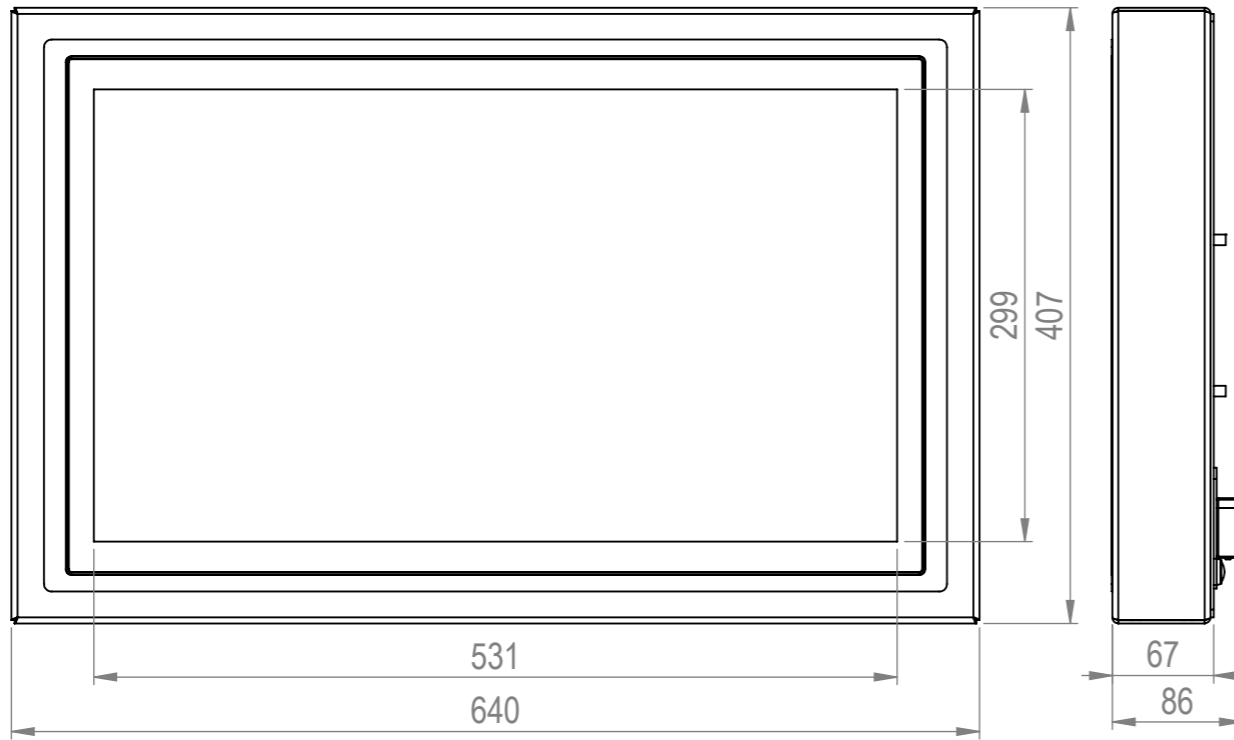

DATE		17-4-2024		DO NOT SCALE DRAWING		DIMENSIONS ARE IN MM	
REV.	DRAWN	AdJ		TFT/Solutions			
1-05	APPROVED	AdJ					
MATERIAL		SS316 housing		DESCRIPTION			
FINISH		Brushed		PAGE NAME			
				L240-PCAP / RU			
				DWG NO.			
				L240-00			
				SCALE:1:5		SHEET 1 OF 3	
						A3	

DATE		17-4-2024		DO NOT SCALE DRAWING		DIMENSIONS ARE IN MM	
REV.	DRAWN	AdJ		TFT/Solutions			
1-05	APPROVED	AdJ					
MATERIAL		SS316 housing		DESCRIPTION			
FINISH		Brushed		PAGE NAME			
				Monitor			
				L240-PCAP / RU			
				DWG NO.			
				L240-00			
				SCALE:1:5		SHEET 2 OF 3	
						A3	

ITEM NO.	PART NUMBER	QTY.
8	WM04-00 Wallmount	1
9	MB-KBPL-05 Keyboardplateau fullsize	1

DATE		17-4-2024		DO NOT SCALE DRAWING		DIMENSIONS ARE IN MM	
REV.	DRAWN	AdJ		TFT/Solutions			
1-05	APPROVED	AdJ					
MATERIAL		SS316 housing		DESCRIPTION			
FINISH		Brushed		PAGE NAME		L240 Accessories	
				DWG NO.		L240-00	
				SCALE:1:6		SHEET 3 OF 3	
						A3	