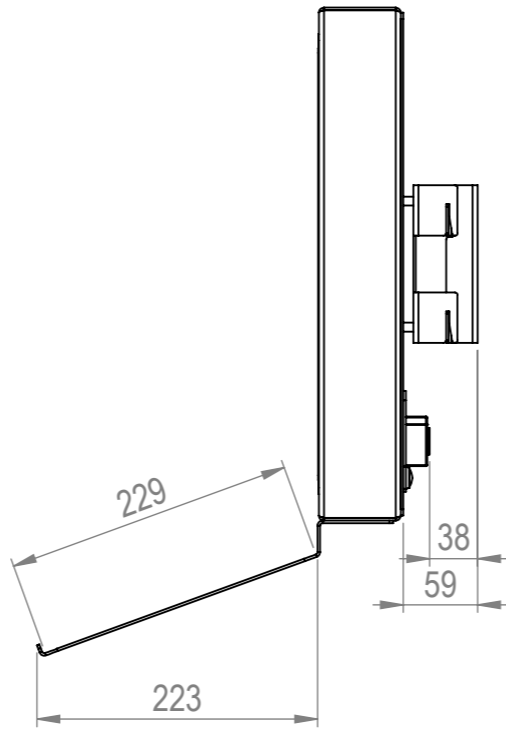

DATE		17-4-2024		DO NOT SCALE DRAWING		DIMENSIONS ARE IN MM	
REV.	DRAWN	AdJ		TFT/Solutions			
1-05	APPROVED	AdJ					
MATERIAL		SS316 housing		DESCRIPTION			
FINISH		Brushed		PAGE NAME			
				L240-PCAP / RU			
				DWG NO.			
				L240-00			
				SCALE:1:5		SHEET 1 OF 3	
						A3	

DATE		17-4-2024		DO NOT SCALE DRAWING		DIMENSIONS ARE IN MM	
REV.	DRAWN	AdJ		TFT/Solutions			
1-05	APPROVED	AdJ					
MATERIAL		SS316 housing		DESCRIPTION			
FINISH		Brushed		PAGE NAME			
				Monitor			
				L240-PCAP / RU			
				DWG NO.			
				L240-00			
				SCALE:1:5		SHEET 2 OF 3	
						A3	

ITEM NO.	PART NUMBER	QTY.
8	WM04-00 Wallmount	1
9	MB-KBPL-05 Keyboardplateau fullsize	1

DATE		17-4-2024		DO NOT SCALE DRAWING		DIMENSIONS ARE IN MM	
REV.	DRAWN	AdJ		TFT/Solutions			
1-05	APPROVED	AdJ					
MATERIAL		SS316 housing		DESCRIPTION			
FINISH		Brushed		PAGE NAME		L240 Accessories	
				DWG NO.		L240-00	
				SCALE:1:6		SHEET 3 OF 3	
						A3	