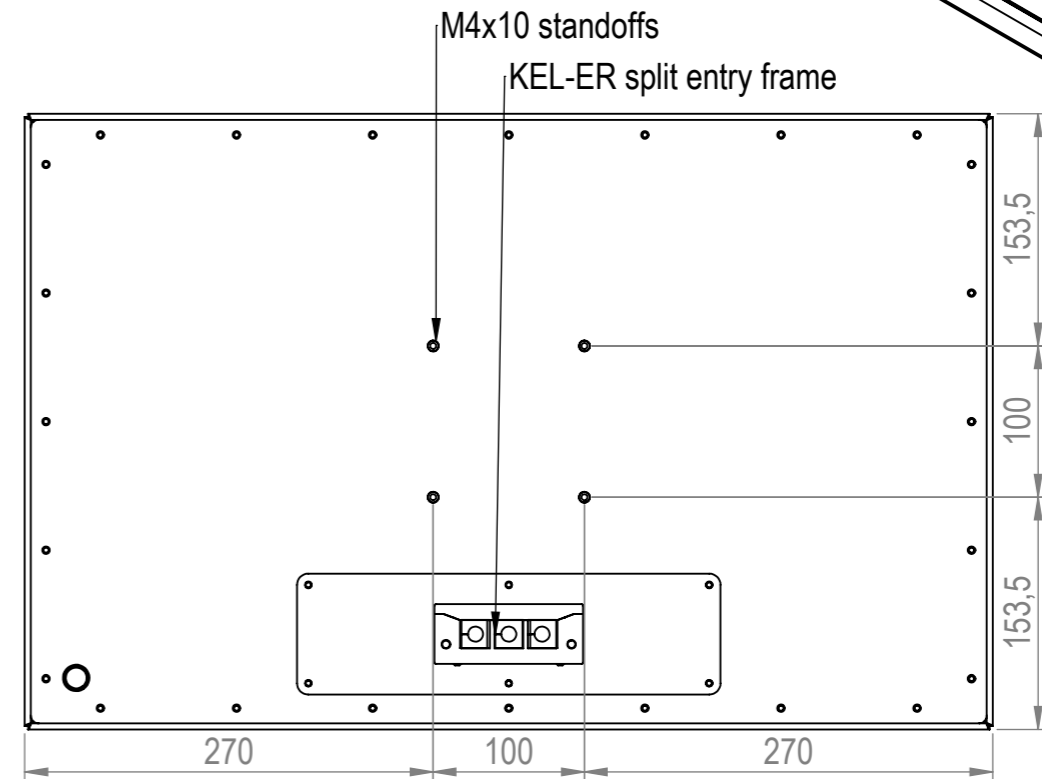

DATE		17-4-2024		DO NOT SCALE DRAWING		DIMENSIONS ARE IN MM	
REV.	DRAWN	AdJ		TFT/Solutions			
1-05	APPROVED	AdJ					
MATERIAL		SS316 housing		DESCRIPTION			
FINISH		Brushed		PAGE NAME			
				L240-PCAP / RU			
				DWG NO.			
				L240-00			
				SCALE:1:5		SHEET 1 OF 3	
						A3	

DATE		17-4-2024		DO NOT SCALE DRAWING		DIMENSIONS ARE IN MM	
REV.	DRAWN	AdJ		TFT/Solutions			
1-05	APPROVED	AdJ					
MATERIAL		SS316 housing		DESCRIPTION			
FINISH		Brushed		PAGE NAME			
				Monitor			
				L240-PCAP / RU			
				DWG NO.			
				L240-00			
				SCALE:1:5		SHEET 2 OF 3	
						A3	

ITEM NO.	PART NUMBER	QTY.
8	WM04-00 Wallmount	1
9	MB-KBPL-05 Keyboardplateau fullsize	1

DATE		17-4-2024		DO NOT SCALE DRAWING		DIMENSIONS ARE IN MM	
REV.	DRAWN	AdJ		TFT/Solutions			
1-05	APPROVED	AdJ					
MATERIAL		SS316 housing		DESCRIPTION			
FINISH		Brushed		PAGE NAME		L240 Accessories	
				DWG NO.		L240-00	
				SCALE:1:6		SHEET 3 OF 3	
						A3	