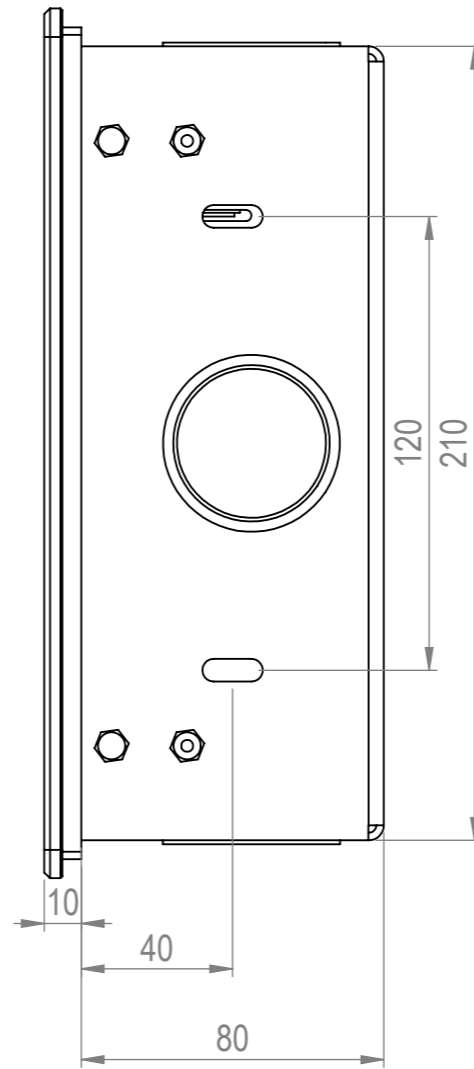

Inbouwdoo WMK-PPC1041-02
is benodigd voor inbouw

DATE		28-4-2024		DO NOT SCALE DRAWING		DIMENSIONS ARE IN MM	
REV.	DRAWN	FB		TFT/Solutions			
1-02	APPROVED	FB					
MATERIAL				DESCRIPTION Assembly			
FINISH				PAGE NAME Zonder inbouwdoo			
				DWG NO. WMK-PS100-C4			A3
				SCALE:1:2		SHEET 1 OF 2	

DATE		28-4-2024		DO NOT SCALE DRAWING		DIMENSIONS ARE IN MM	
REV.	DRAWN	FB		TFT/Solutions			
1-02	APPROVED	FB					
MATERIAL				DESCRIPTION			
				Assembly			
FINISH				PAGE NAME			
				Met inbouwdoos			
				DWG NO.		A3	
				WMK-PS100-C4			
				SCALE:1:2		SHEET 2 OF 2	