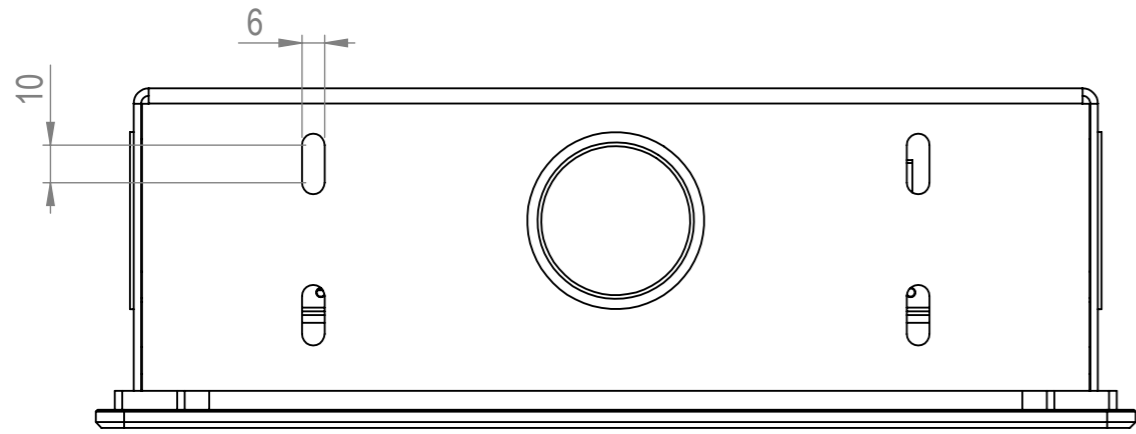

Inbouwdoo WMK-PPC1041-02
is benodigd voor inbouw

DATE		28-4-2024		DO NOT SCALE DRAWING		DIMENSIONS ARE IN MM	
REV.	DRAWN	FB		TFT/Solutions			
1-02	APPROVED	FB					
MATERIAL				DESCRIPTION Assembly			
FINISH				PAGE NAME Zonder inbouwdoo			
				DWG NO. WMK-PS100-C4			A3
				SCALE:1:2		SHEET 1 OF 2	

DATE		28-4-2024		DO NOT SCALE DRAWING		DIMENSIONS ARE IN MM	
REV.	DRAWN	FB		TFT/Solutions			
1-02	APPROVED	FB					
MATERIAL				DESCRIPTION			
				Assembly			
FINISH				PAGE NAME			
				Met inbouwdoos			
				DWG NO.		A3	
				WMK-PS100-C4			
				SCALE:1:2		SHEET 2 OF 2	