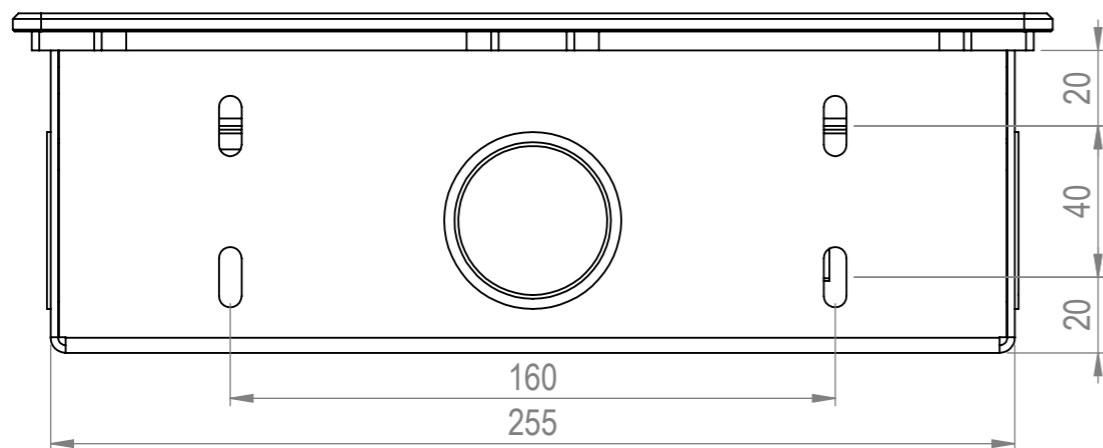

Inbouwdoo WMK-PPC1041-02
is benodigd voor inbouw

DATE		28-4-2024		DO NOT SCALE DRAWING		DIMENSIONS ARE IN MM	
REV.	DRAWN	FB		TFT/Solutions			
1-02	APPROVED	FB					
MATERIAL				DESCRIPTION Assembly			
FINISH				PAGE NAME Zonder inbouwdoo			
				DWG NO. WMK-PS100-C4			A3
				SCALE:1:2		SHEET 1 OF 2	

DATE		28-4-2024		DO NOT SCALE DRAWING		DIMENSIONS ARE IN MM	
REV.	DRAWN	FB		TFT/Solutions			
1-02	APPROVED	FB					
MATERIAL				DESCRIPTION			
				Assembly			
FINISH				PAGE NAME			
				Met inbouwdoos			
				DWG NO.		A3	
				WMK-PS100-C4			
				SCALE:1:2		SHEET 2 OF 2	